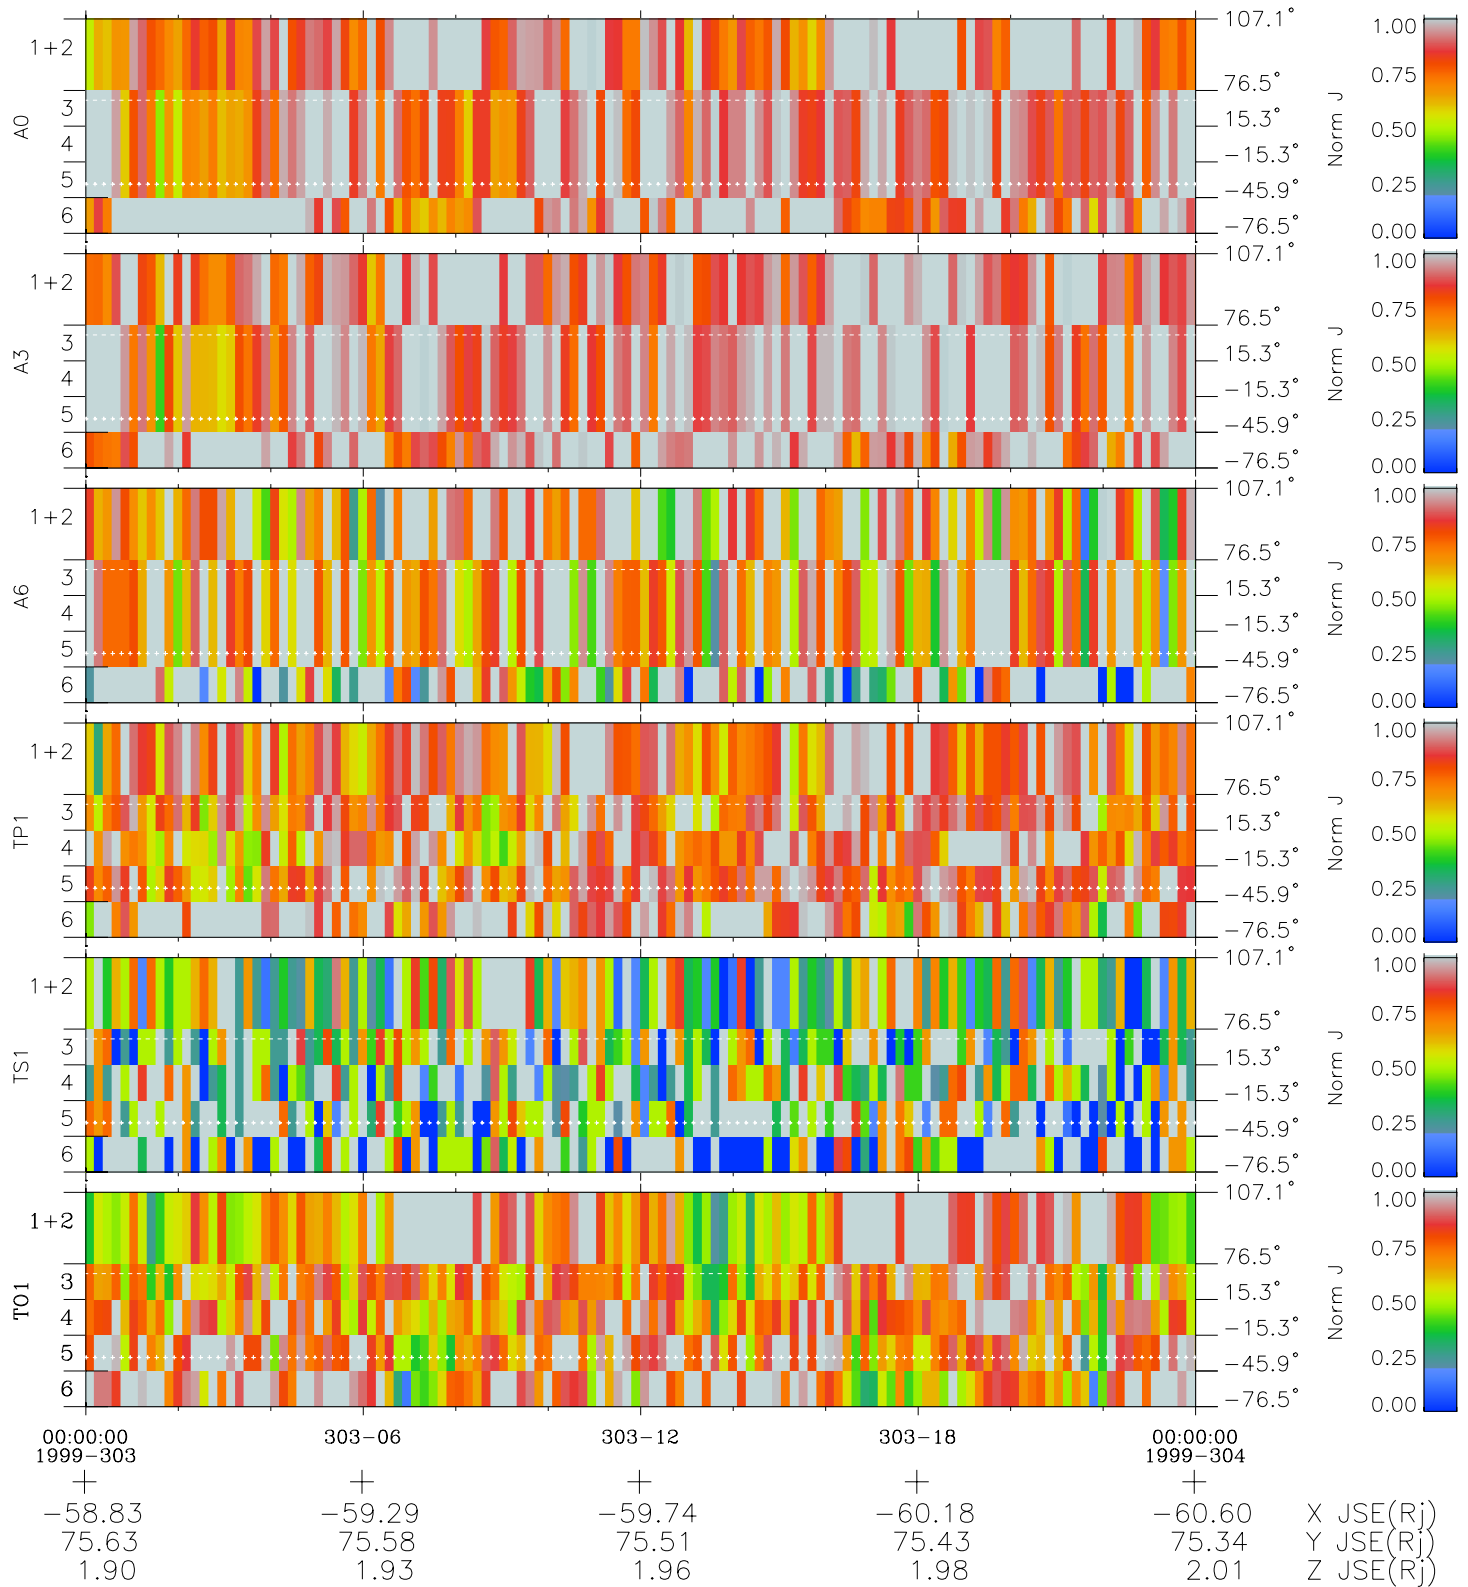

Galileo EPD Real Elevation Anisotropies 99303

Software Version: RTELEV_NORM V 1.20
Data Production: 06-10-00
Plot Production: Mon Sep 17 03:11:20 2001
Color File: wondr3
Geofactor File: 1.1

- ◇ = Jupiter look direction
- = Corotation look direction