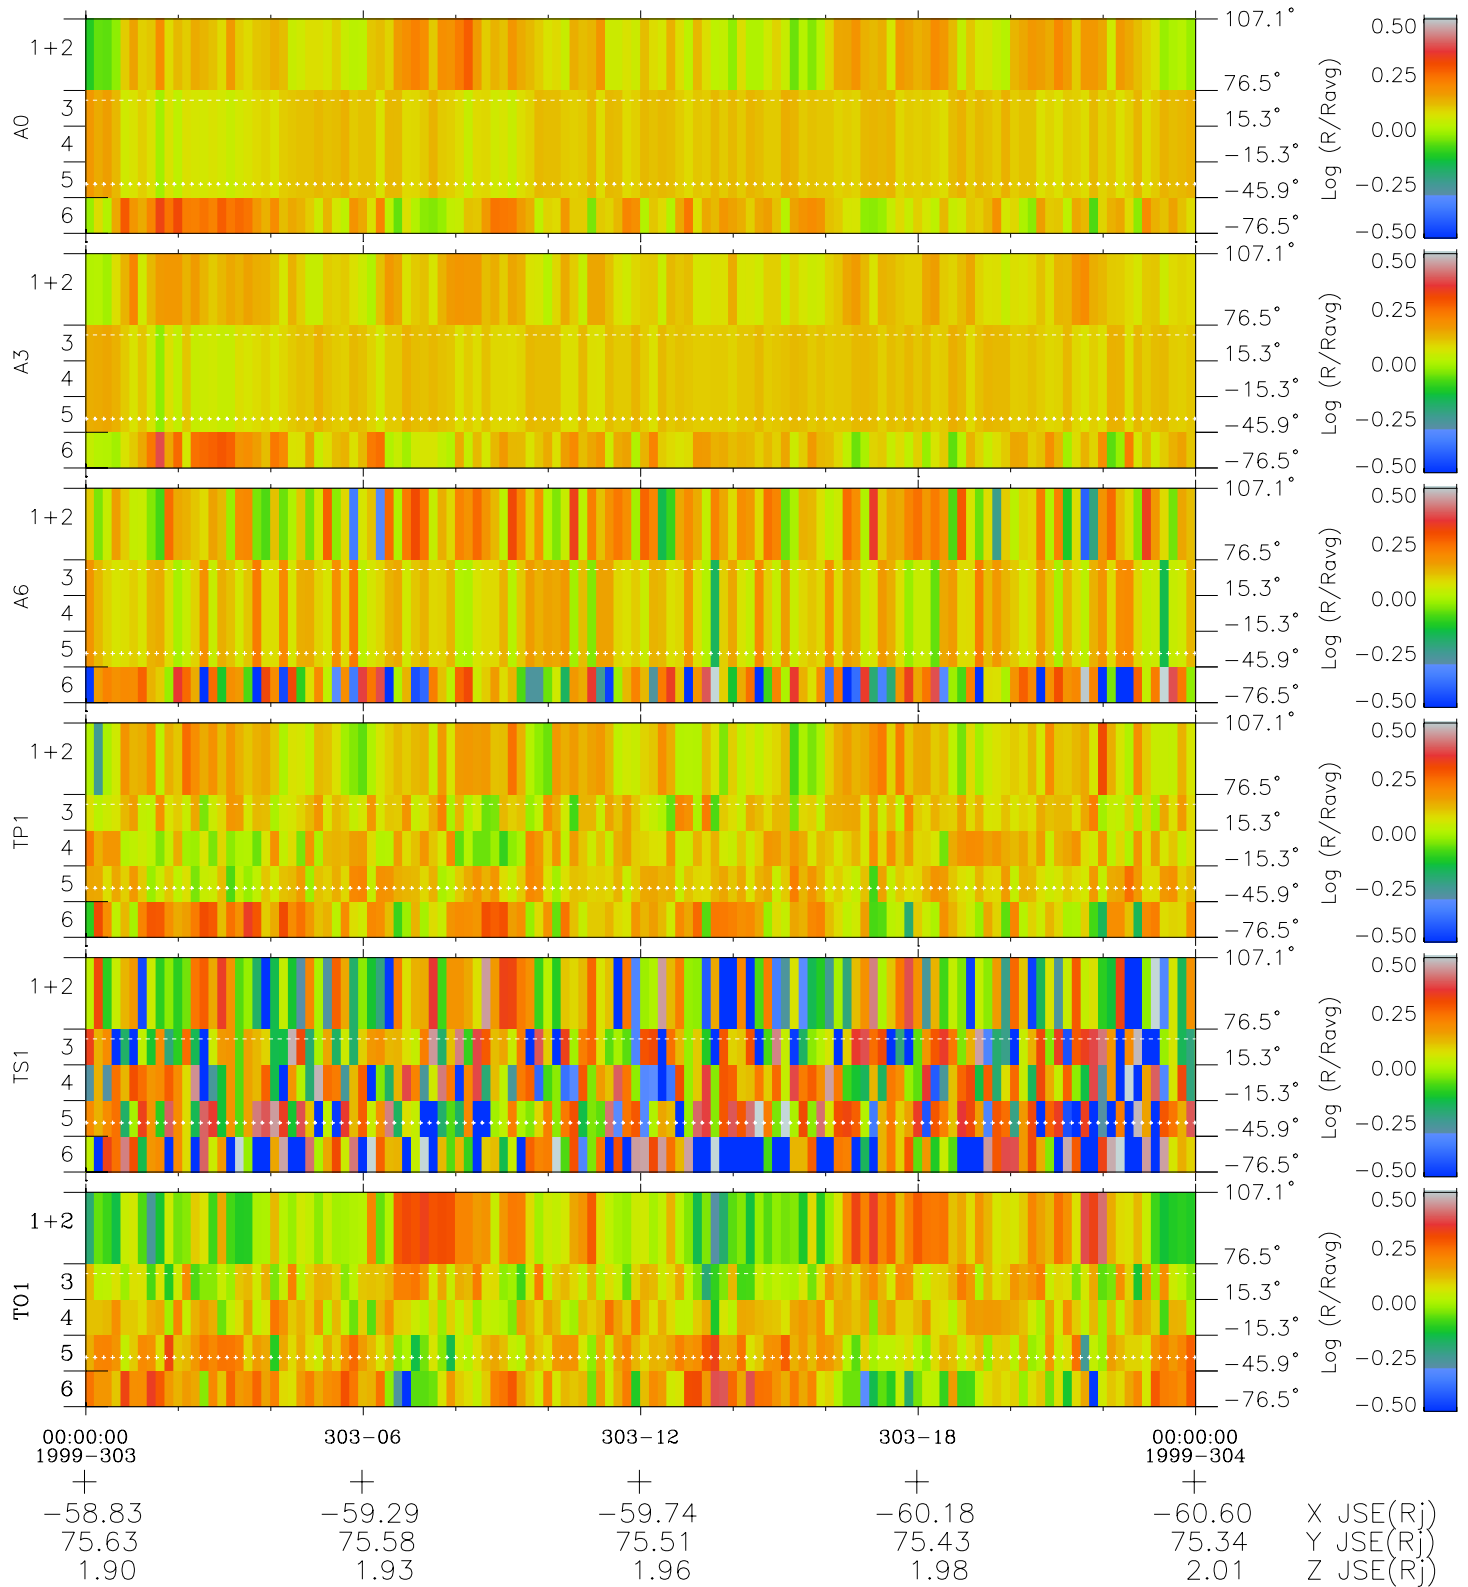

Galileo EPD Real Elevation Anisotropies 99303

Software Version: RTELEV_MEAN V 1.20
 Data Production: 06-10-00
 Plot Production: Mon Sep 17 03:10:57 2001
 Color File: wondr3
 Geofactor File: 1.1

- ◇ = Jupiter look direction
- = Corotation look direction