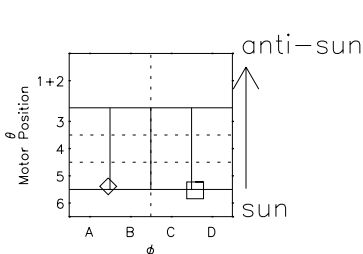

Galileo EPD Real Elevation Anisotropies 99303

Software Version: RTELEV_MEAN V 1.20
 Data Production: 06-10-00
 Plot Production: Mon Sep 17 03:10:57 2001
 Color File: wondr3
 Geofactor File: 1.1

- ◇ = Jupiter look direction
- = Corotation look direction