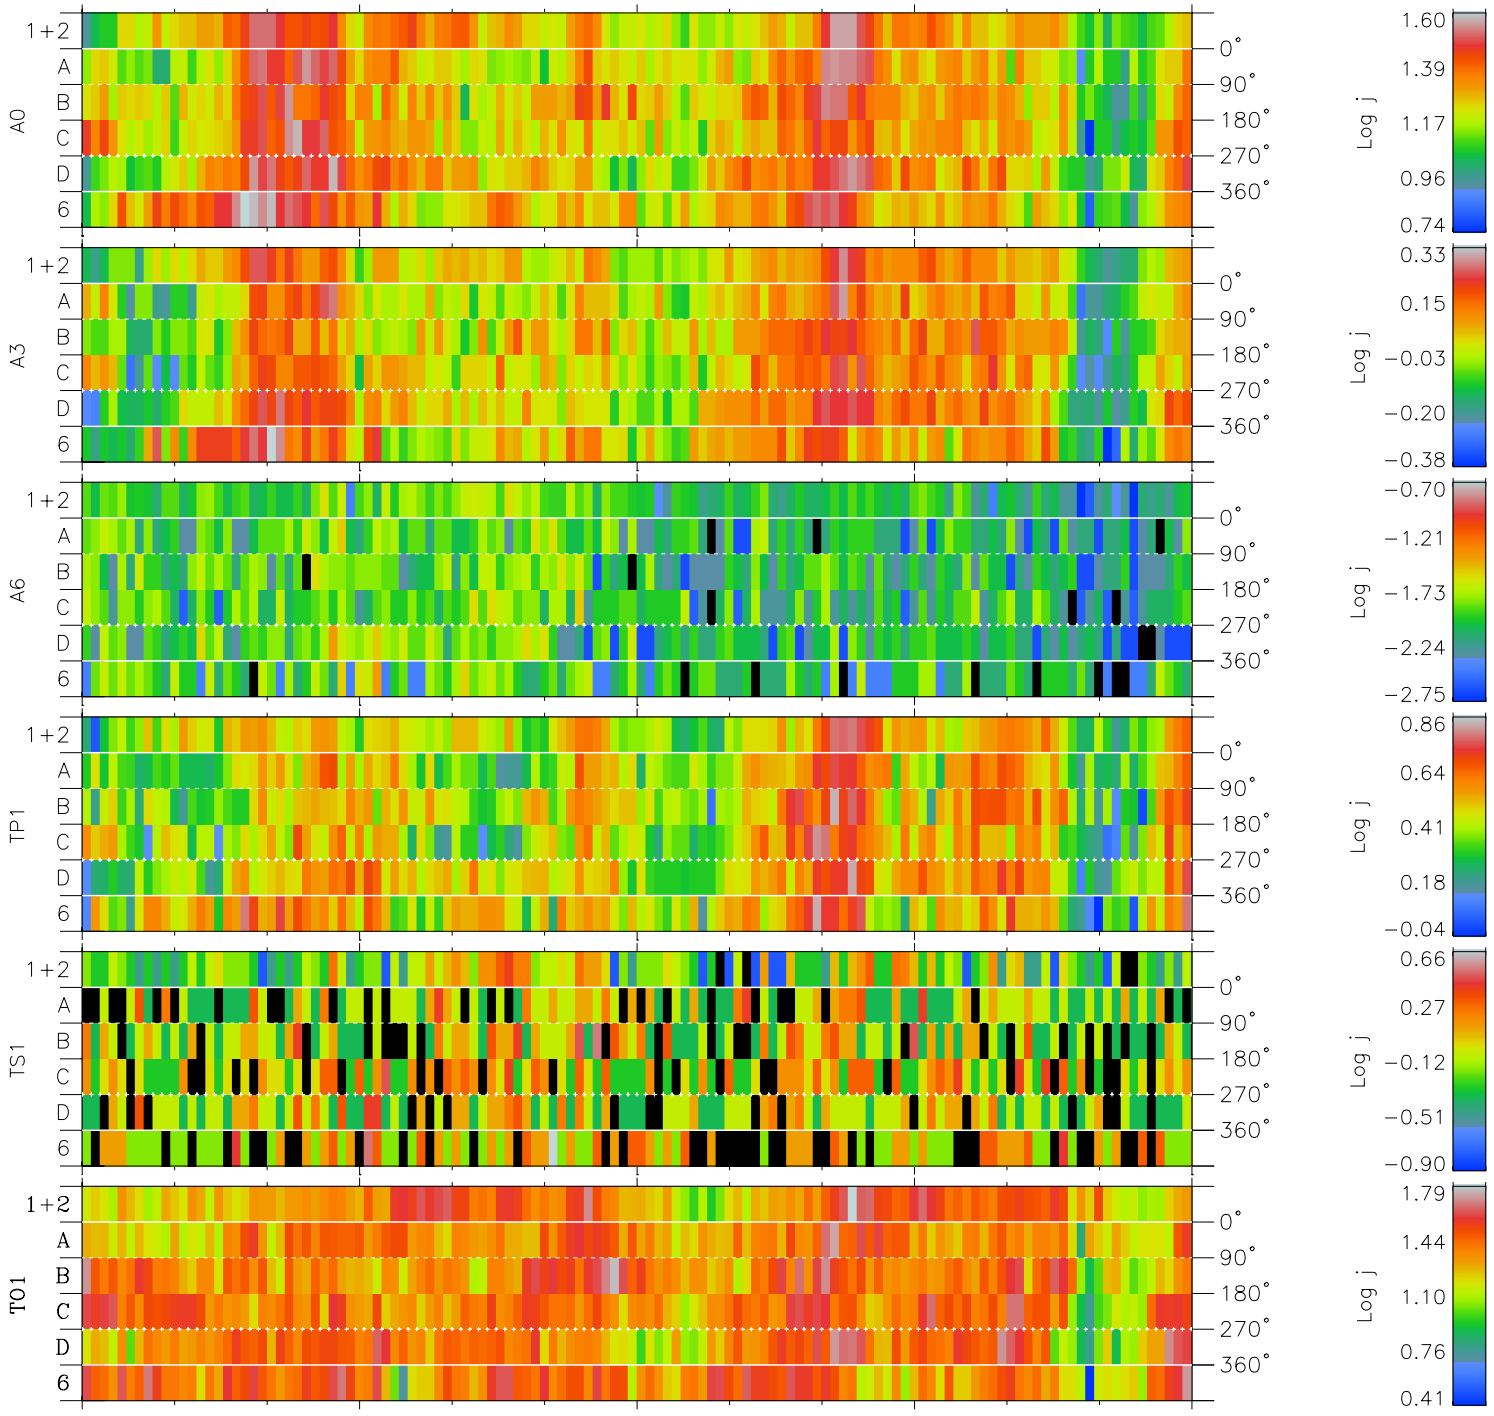

Galileo EPD Real Time Azimuth Anisotropies 99303

Software Version: RTAZIM_FLUX V 1.20
 Data Production: 06-10-00
 Plot Production: Mon Sep 17 03:11:42 2001
 Color File: wondr3
 Geofactor File: 1.1

00:00:00 1999-303	303-06	303-12	303-18	00:00:00 1999-304	
+	+	+	+	+	X JSE(R _j)
-58.83	-59.29	-59.74	-60.18	-60.60	Y JSE(R _j)
75.63	75.58	75.51	75.43	75.34	Z JSE(R _j)
1.90	1.93	1.96	1.98	2.01	

- ◇ = Jupiter look direction
- = Corotation look direction