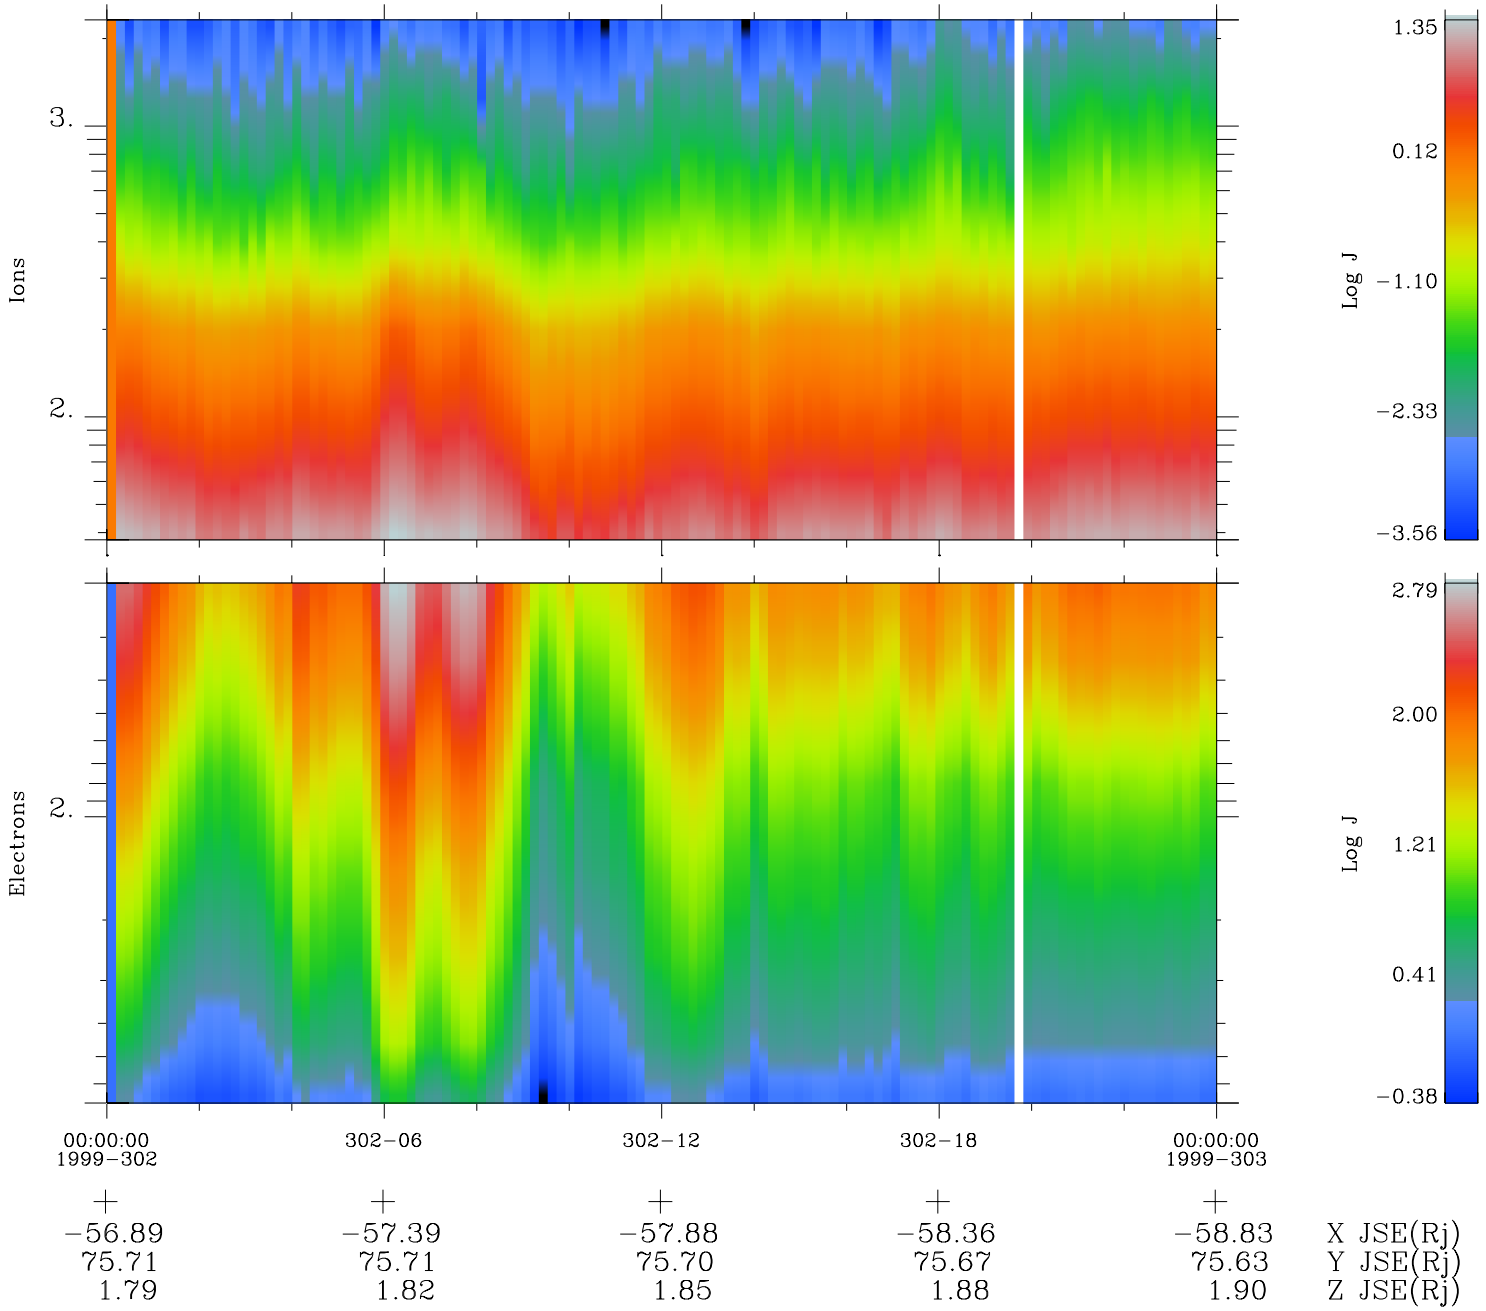

Galileo EPD Real Time Omni Spectrum 99302

Software Version: RTSPEC_OMNI V 1.20
 Data Production: 06-10-00
 Plot Production: Mon Sep 17 03:02:10 2001
 Color File: wondr3
 Geofactor File: 1.1

◇ = Jupiter look direction
 □ = Corotation look direction