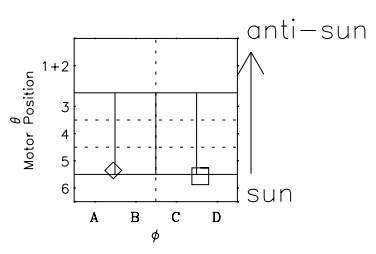

Galileo EPD Real Time Omni Spectrum 99302

Software Version: RTSPEC_OMNI V 1.20
 Data Production: 06-10-00
 Plot Production: Mon Sep 17 03:02:10 2001
 Color File: wondr3
 Geofactor File: 1.1

◇ = Jupiter look direction
 □ = Corotation look direction