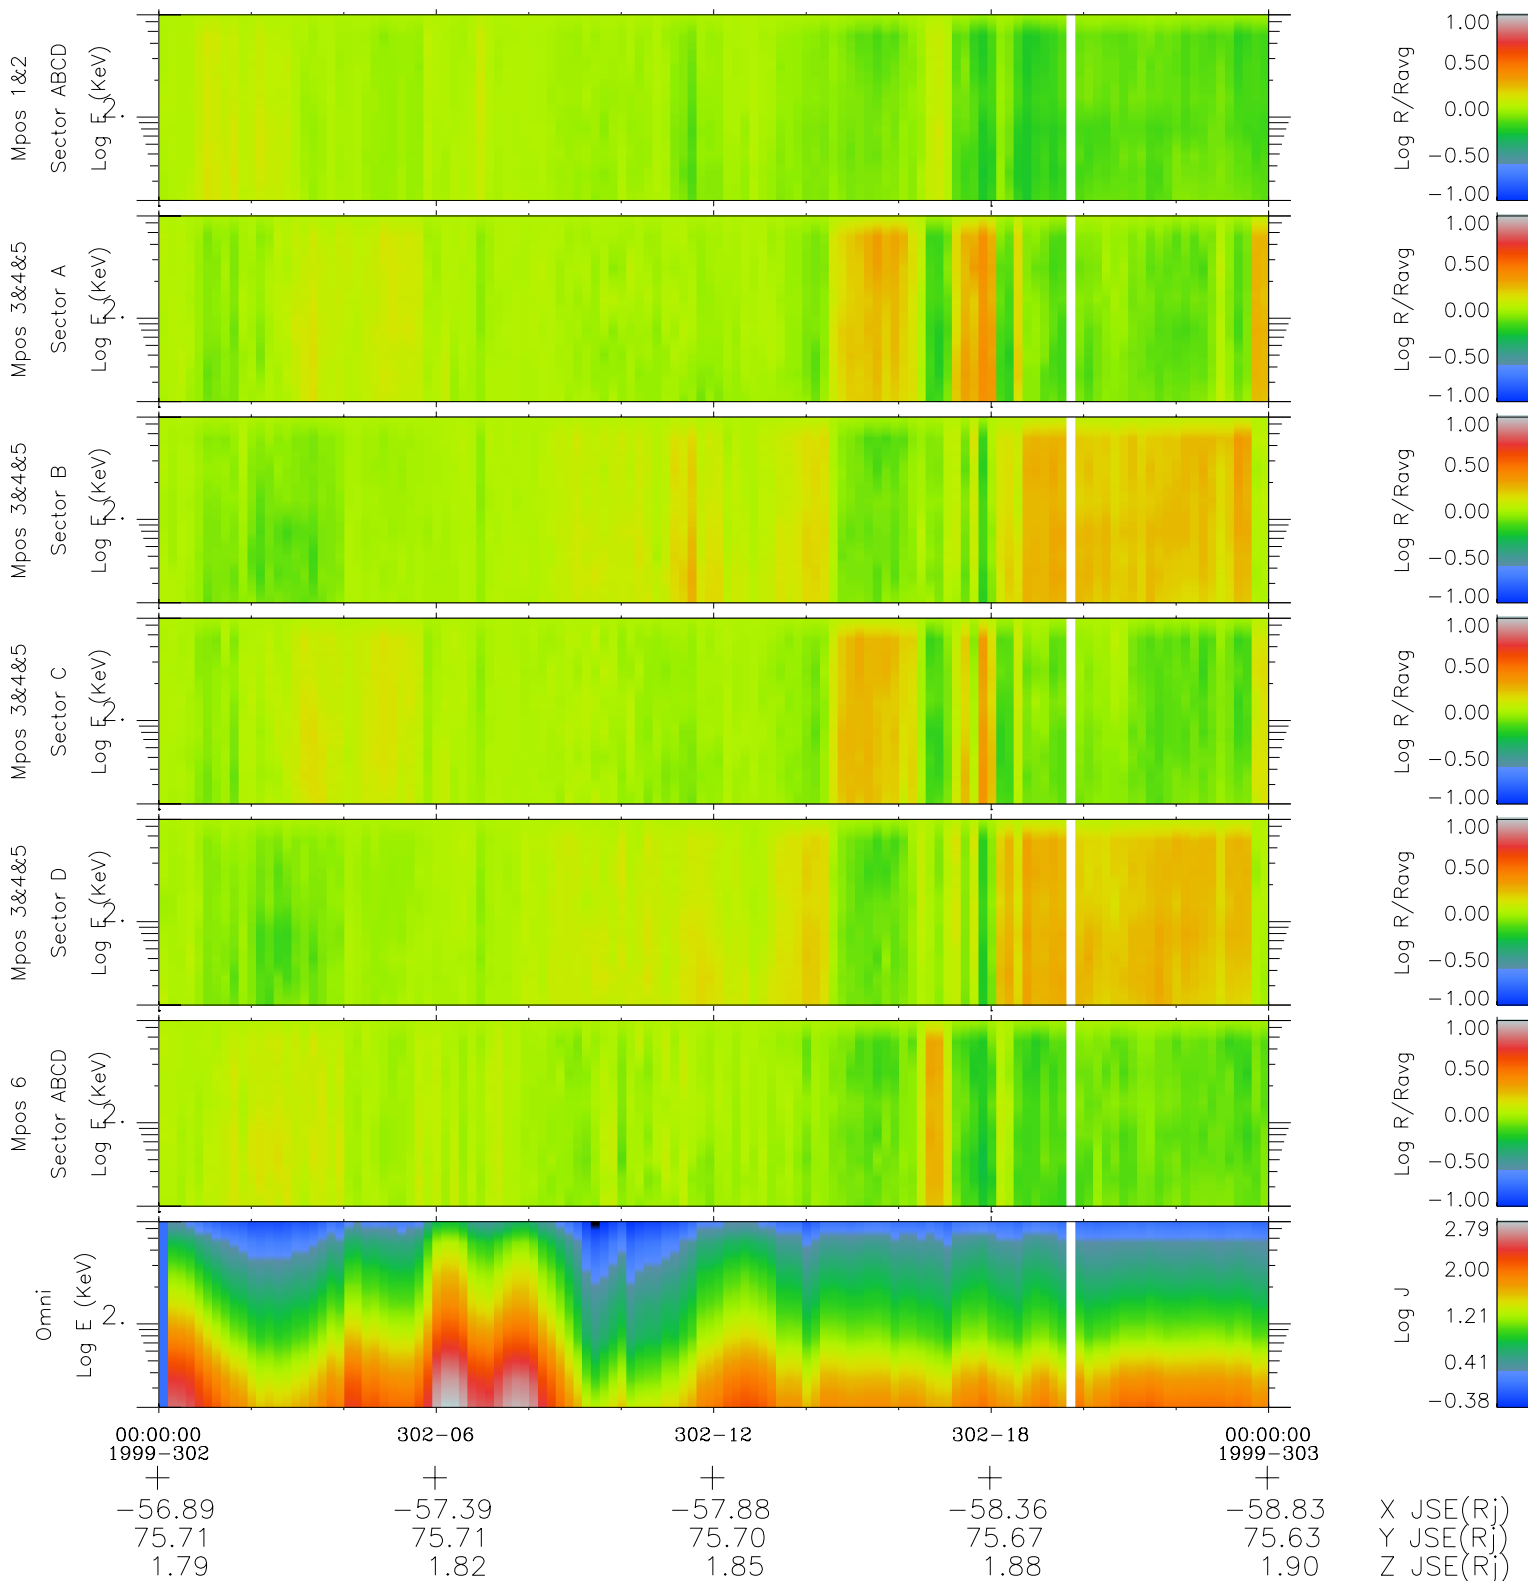

Galileo EPD Real Time R6 Electrons Spectra 99302

Software Version: RTSPEC_R6 V 1.20
 Data Production: 06-10-00
 Plot Production: Mon Sep 17 03:02:05 2001
 Color File: wondr3
 Geofactor File: 1.1

◇ = Jupiter look direction
 □ = Corotation look direction