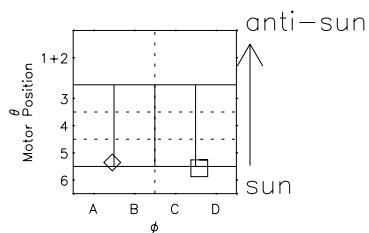

Galileo EPD Real Time R6 Electrons Spectra 99302

Software Version: RTSPEC_R6 V 1.20
 Data Production: 06-10-00
 Plot Production: Mon Sep 17 03:02:05 2001
 Color File: wondr3
 Geofactor File: 1.1

◇ = Jupiter look direction
 □ = Corotation look direction