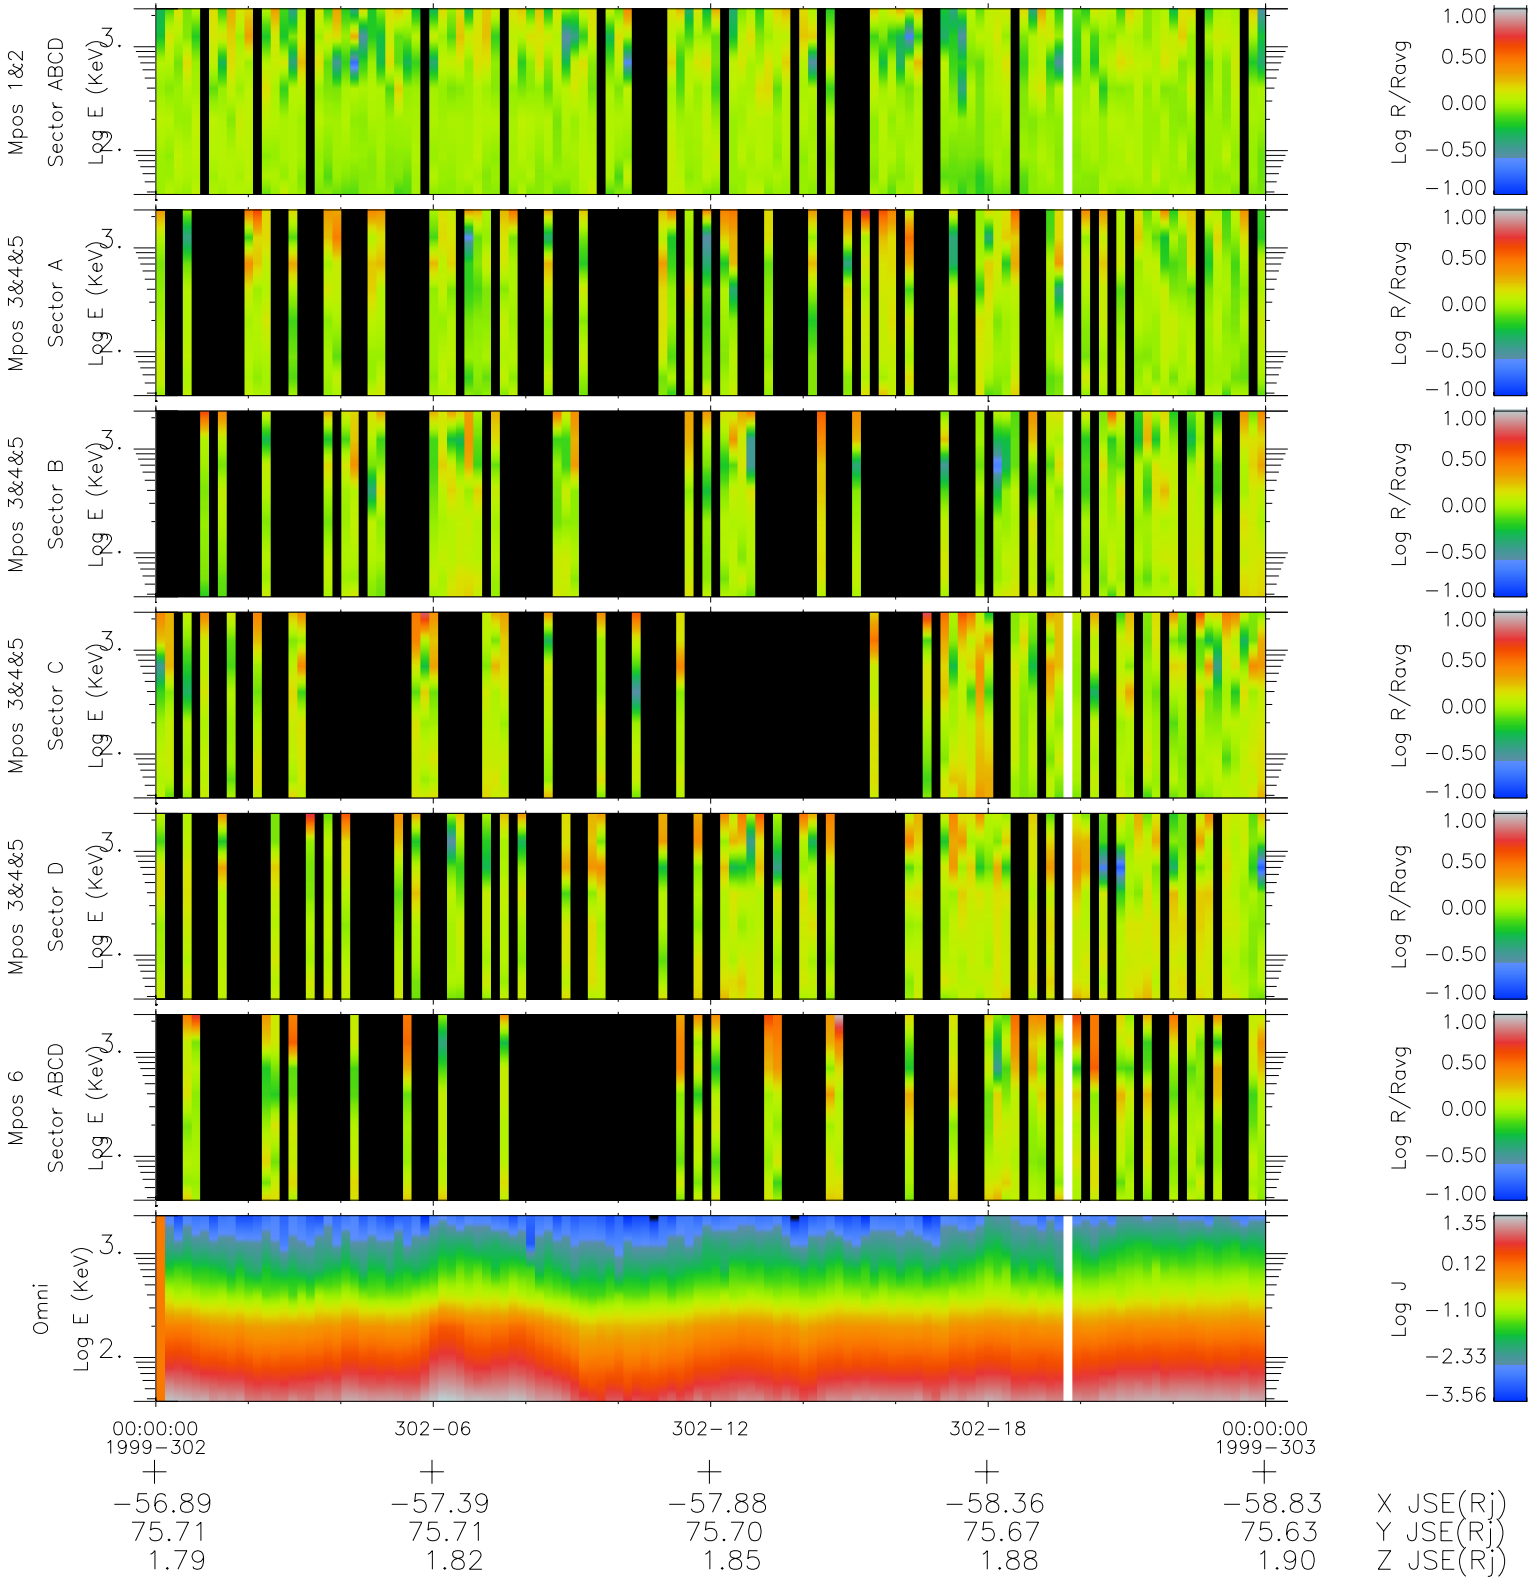

# Galileo EPD Real Time R6 Ions Spectra 99302

Software Version: RTSPEC\_R6 V 1.20  
 Data Production: 06-10-00  
 Plot Production: Mon Sep 17 03:01:58 2001  
 Color File: wondr3  
 Geofactor File: 1.1

- ◇ = Jupiter look direction
- = Corotation look direction