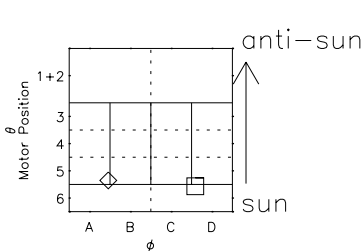

# Galileo EPD Real Time R6 Ions Spectra 99302

Software Version: RTSPEC\_R6 V 1.20  
 Data Production: 06-10-00  
 Plot Production: Mon Sep 17 03:01:58 2001  
 Color File: wondr3  
 Geofactor File: 1.1

- ◇ = Jupiter look direction
- = Corotation look direction