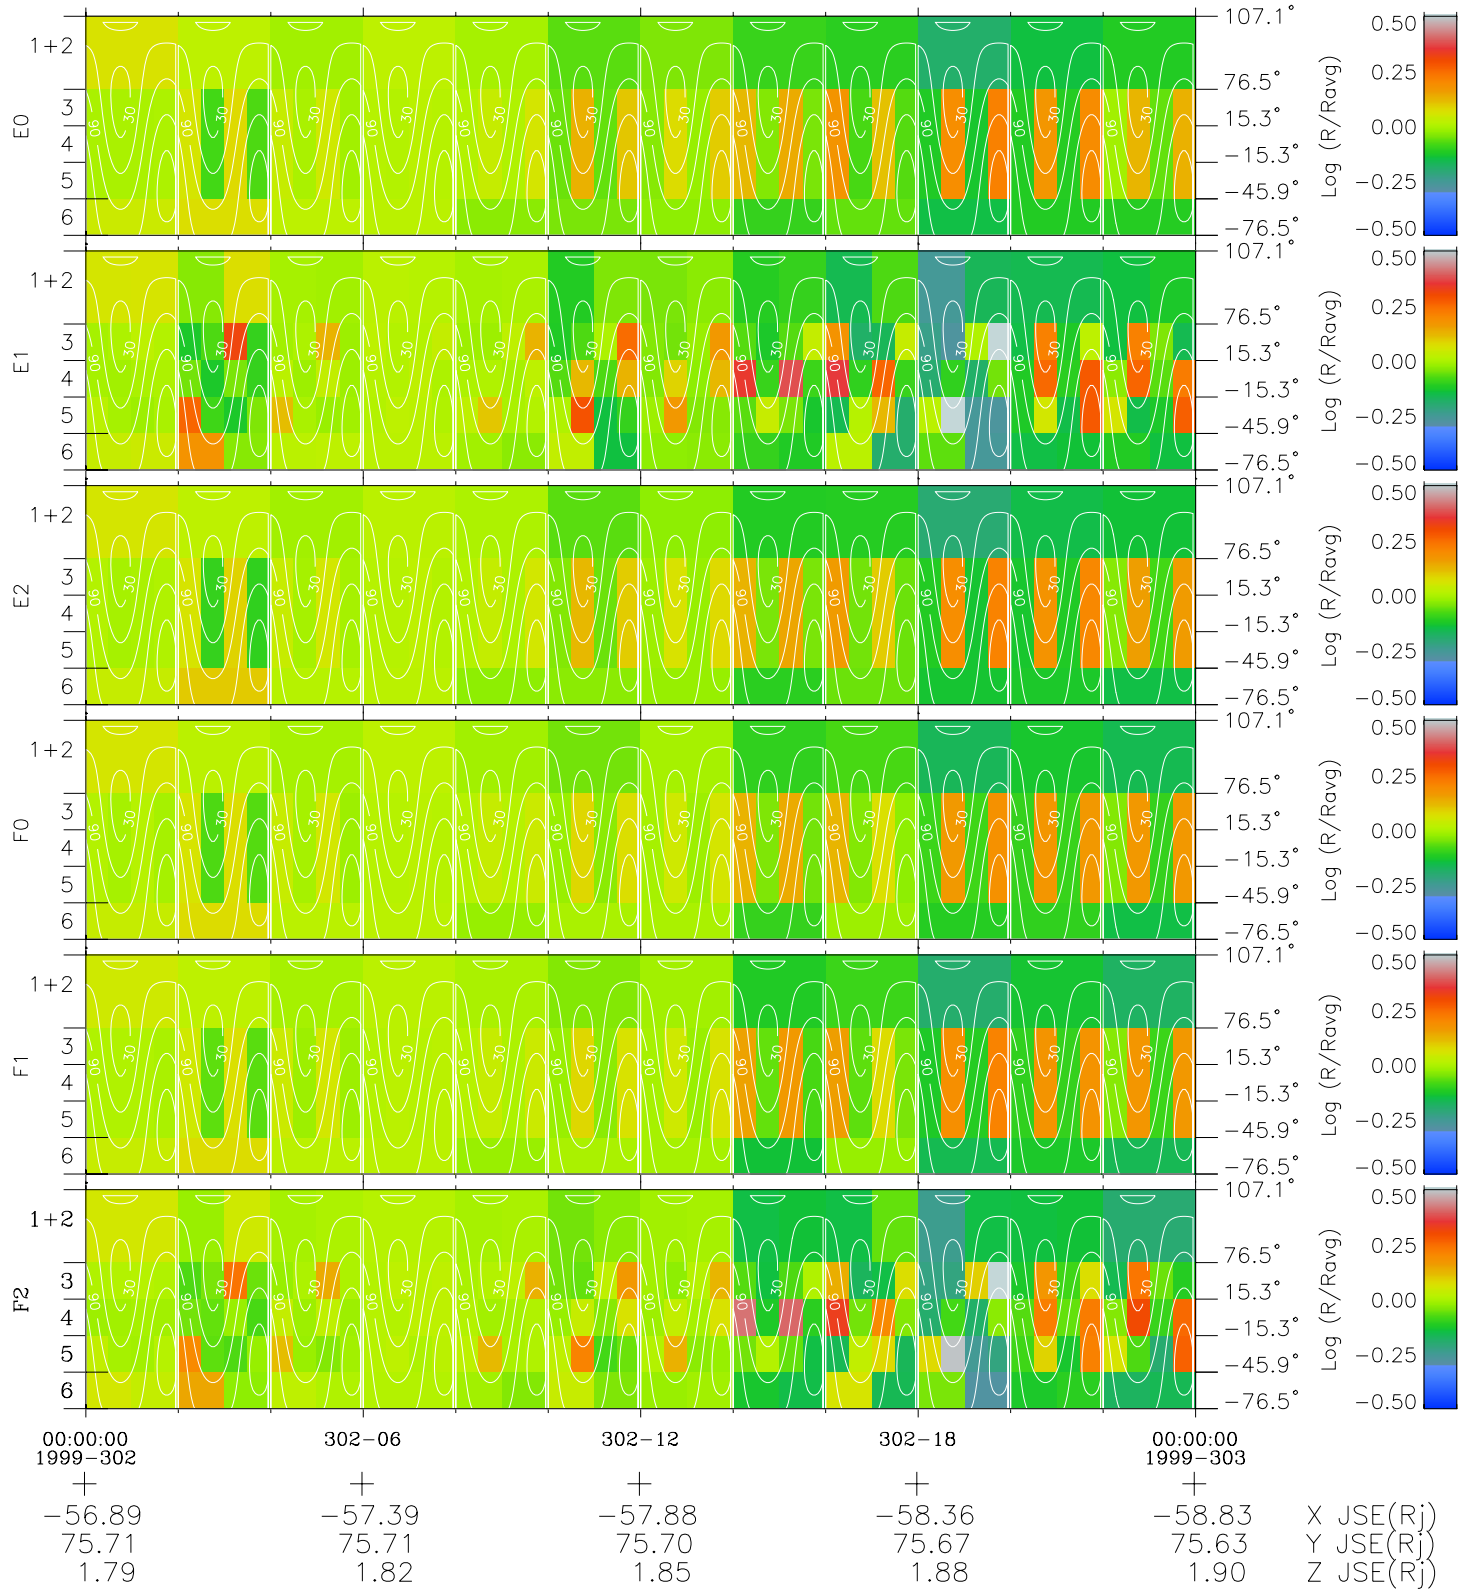

Galileo EPD Real Time All-Sky Anisotropies 99302

Software Version: RTSKY_MEAN V 1.20
 Data Production: 06-10-00
 Plot Production: Mon Sep 17 03:02:24 2001
 Color File: wondr3
 Geofactor File: 1.1

- ◇ = Jupiter look direction
- = Corotation look direction