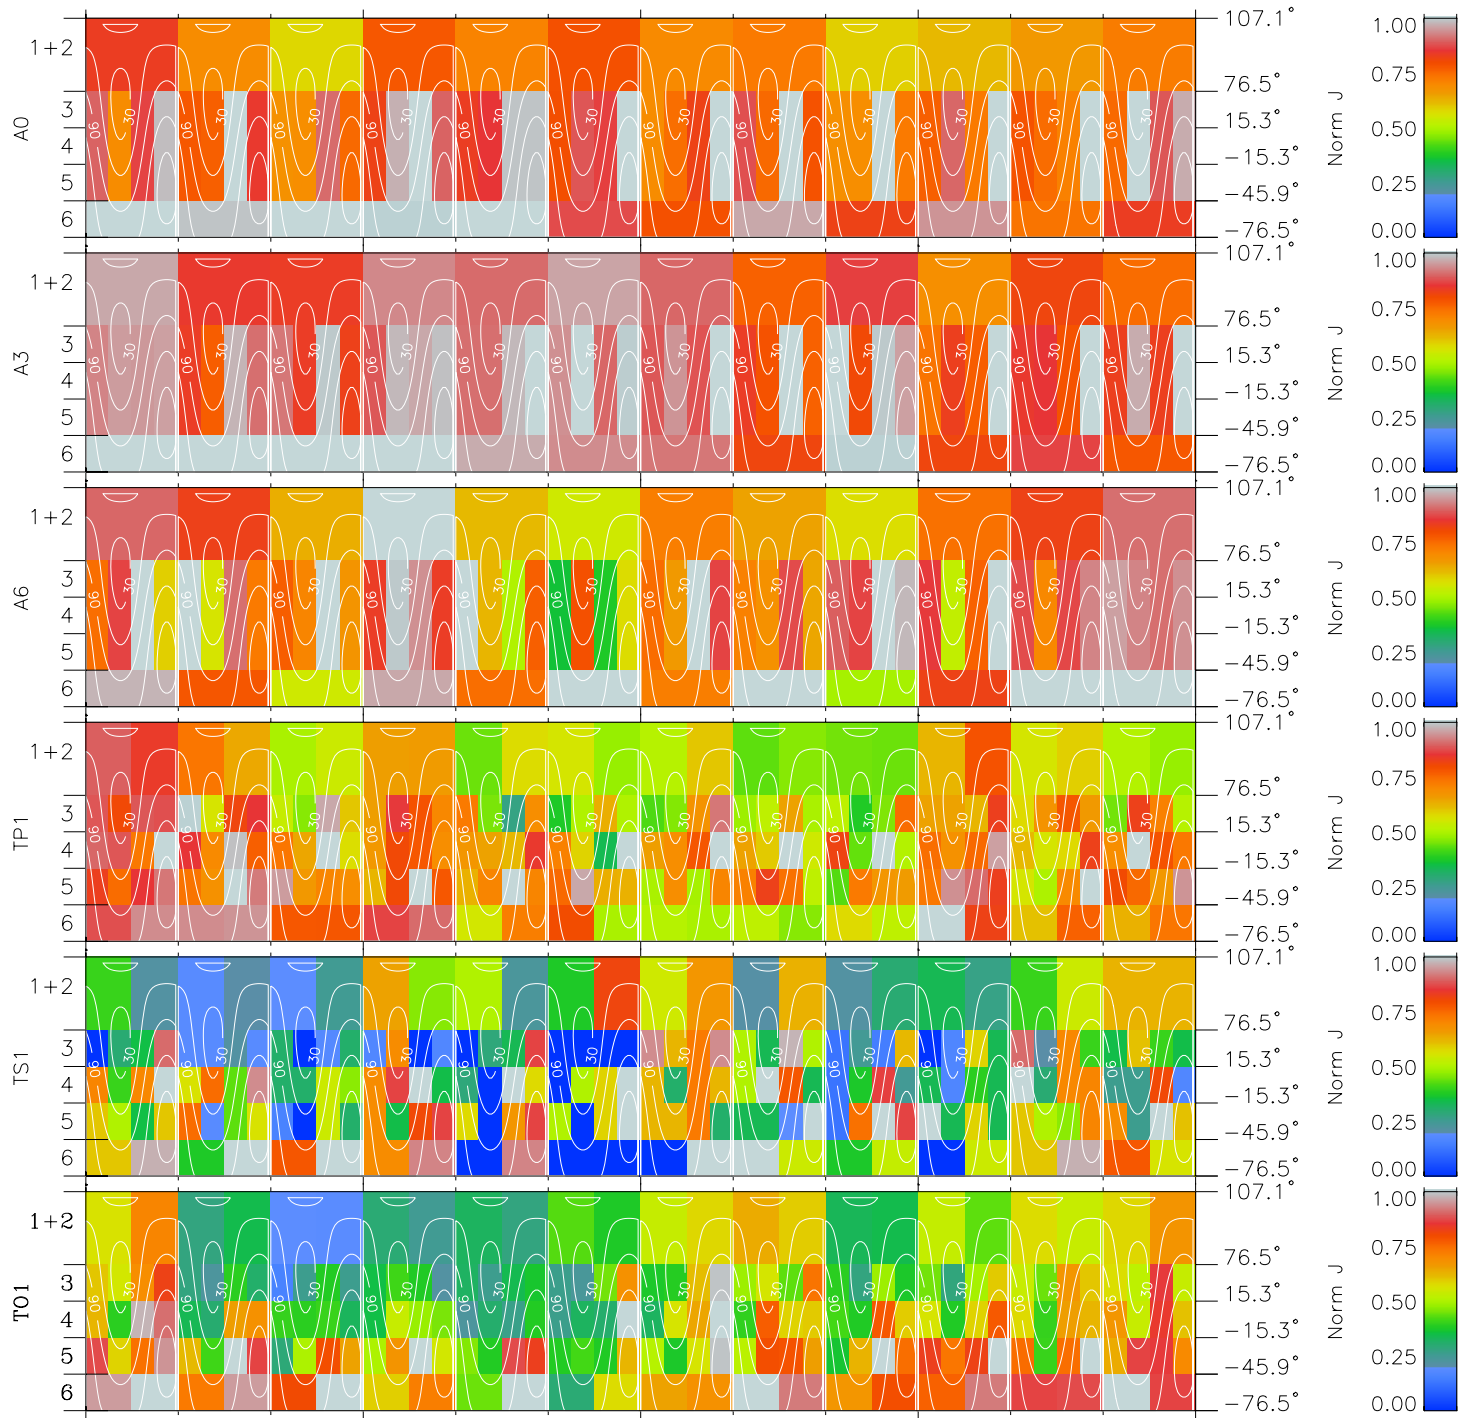

# Galileo EPD Real Time All-Sky Anisotropies 99302

Software Version: RTSKY\_NORM V 1.20  
 Data Production: 06-10-00  
 Plot Production: Mon Sep 17 03:02:46 2001  
 Color File: wondr3  
 Geofactor File: 1.1

00:00:00 1999-302	302-06	302-12	302-18	00:00:00 1999-303	
+	+	+	+	+	
-56.89	-57.39	-57.88	-58.36	-58.83	X JSE(R <sub>j</sub> )
75.71	75.71	75.70	75.67	75.63	Y JSE(R <sub>j</sub> )
1.79	1.82	1.85	1.88	1.90	Z JSE(R <sub>j</sub> )

- ◇ = Jupiter look direction
- = Corotation look direction