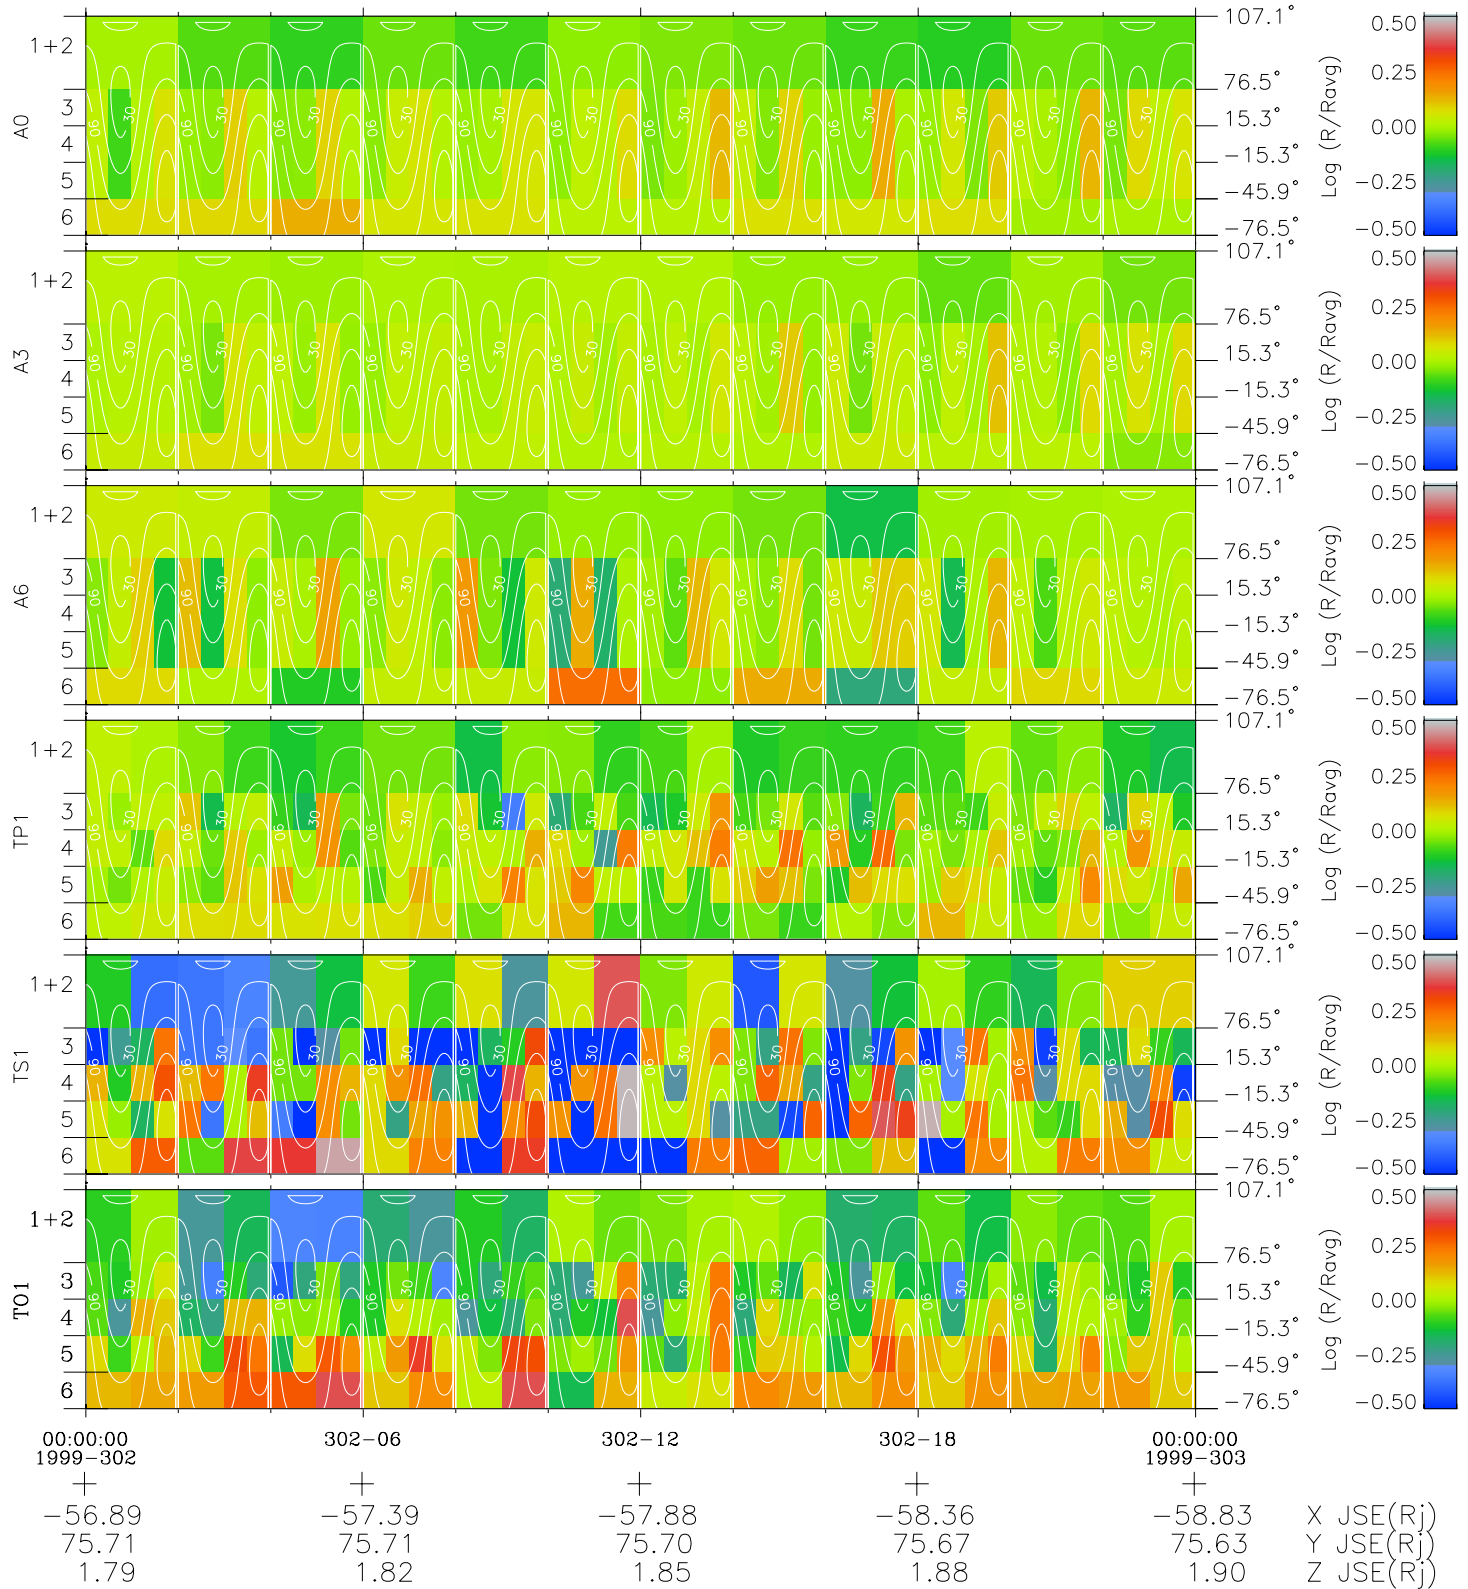

Galileo EPD Real Time All-Sky Anisotropies 99302

Software Version: RTSKY_MEAN V 1.20
 Data Production: 06-10-00
 Plot Production: Mon Sep 17 03:02:18 2001
 Color File: wondr3
 Geofactor File: 1.1

- ◇ = Jupiter look direction
- = Corotation look direction