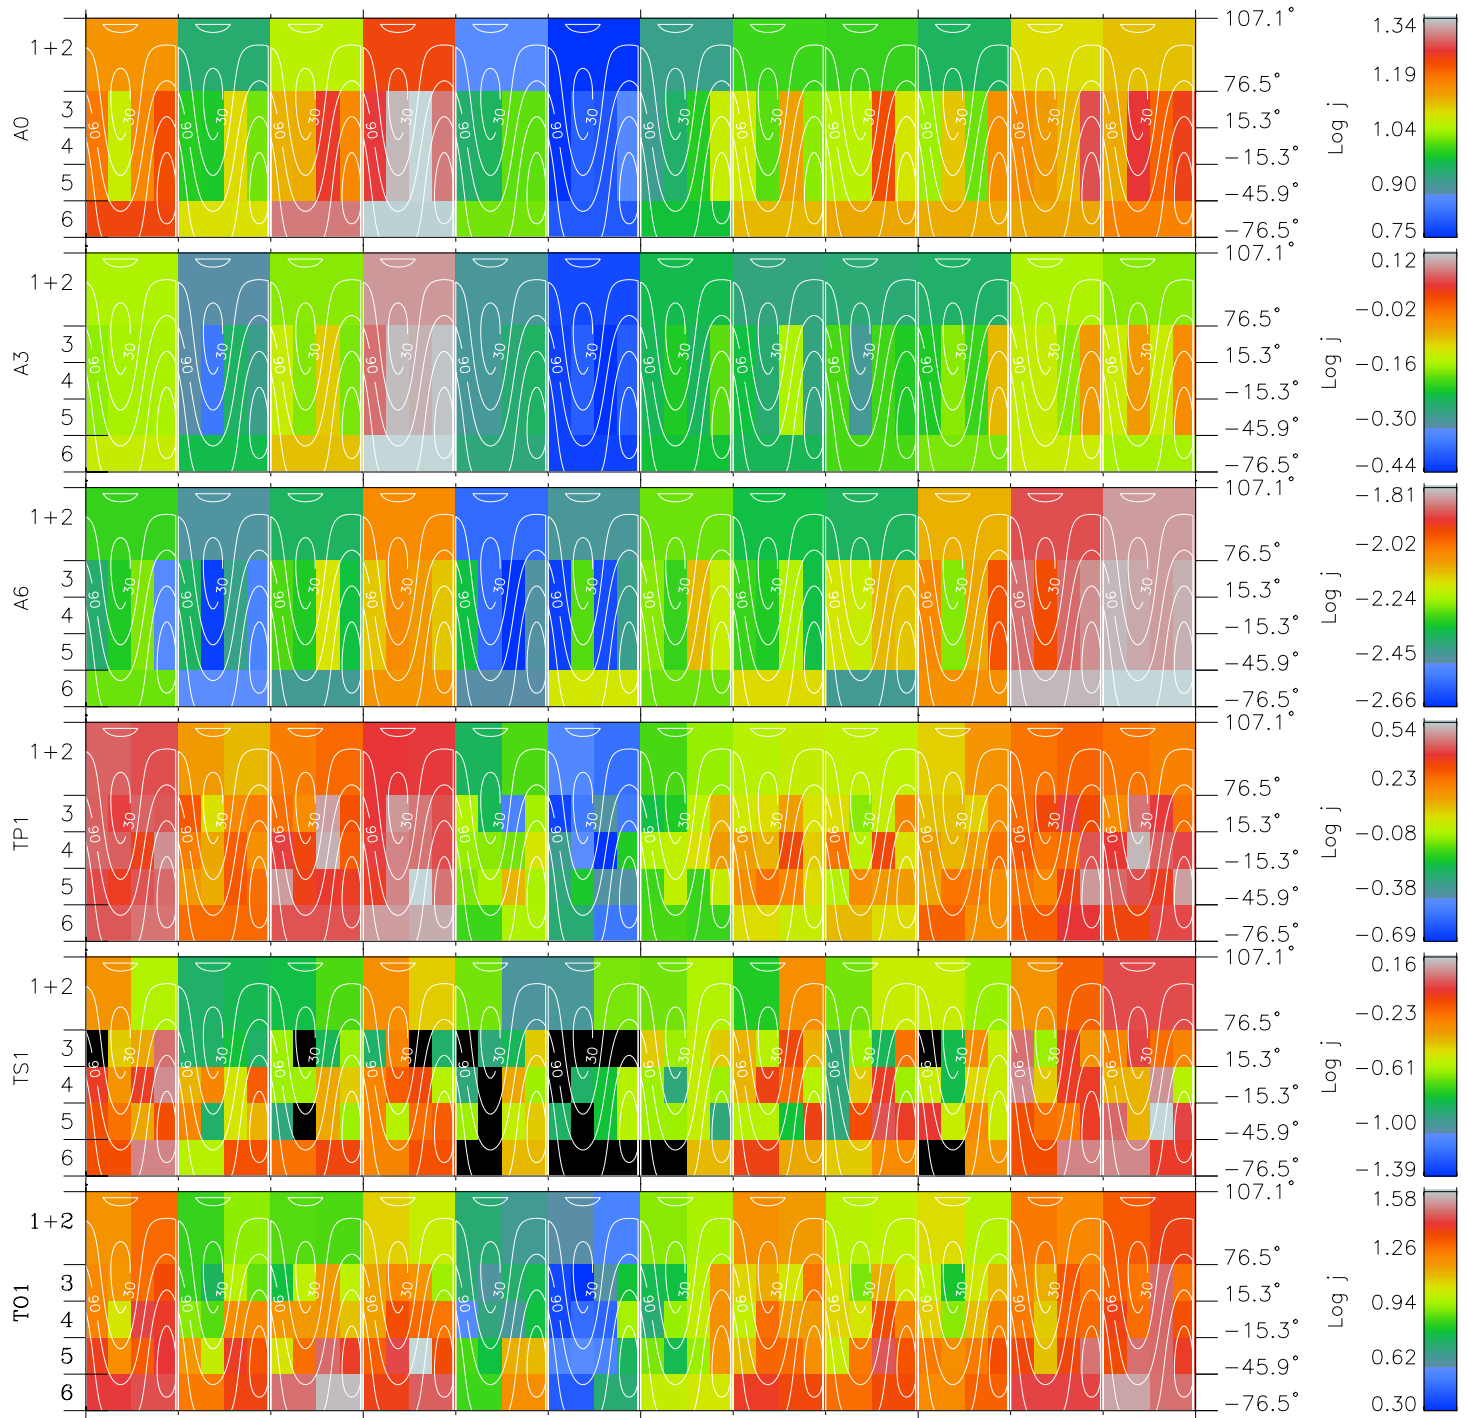

# Galileo EPD Real Time All-Sky Anisotropies 99302

Software Version: RTSKY\_FLUX V 1.20  
 Data Production: 06-10-00  
 Plot Production: Mon Sep 17 03:02:31 2001  
 Color File: wondr3  
 Geofactor File: 1.1

00:00:00  
1999-302

302-06

302-12

302-18

00:00:00  
1999-303

+  
-56.89  
75.71  
1.79

+  
-57.39  
75.71  
1.82

+  
-57.88  
75.70  
1.85

+  
-58.36  
75.67  
1.88

+  
-58.83  
75.63  
1.90

X JSE( $R_j$ )  
Y JSE( $R_j$ )  
Z JSE( $R_j$ )

◇ = Jupiter look direction  
 □ = Corotation look direction