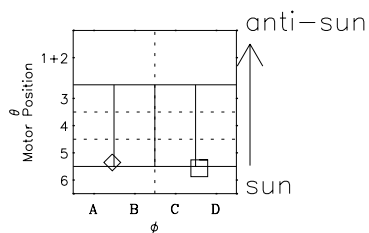

Galileo EPD Real-Time Omni 99302

Software Version: RTLINE_OMNI V 1.20
Data Production: 06-10-00
Plot Production: Mon Sep 17 03:04:03 2001

- ◇ = Jupiter look direction
- = Corotation look direction