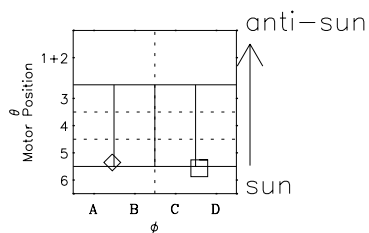

# Galileo EPD Real-Time Omni 99302

Software Version: RTLINE\_OMNI V 1.20  
Data Production: 06-10-00  
Plot Production: Mon Sep 17 03:04:03 2001

- ◇ = Jupiter look direction
- = Corotation look direction