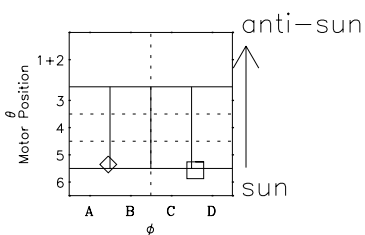

Galileo EPD Real-Time Omni 99302

Software Version: RTLINE_OMNI V 1.20
Data Production: 06-10-00
Plot Production: Mon Sep 17 03:04:02 2001

- ◇ = Jupiter look direction
- = Corotation look direction