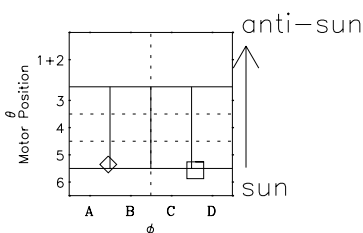

Galileo EPD Real-Time Six-Sector 99302

Software Version: RTLINE_R6 V 1.20
Data Production: 06-10-00
Plot Production: Mon Sep 17 03:04:12 2001

◇ = Jupiter look direction
□ = Corotation look direction