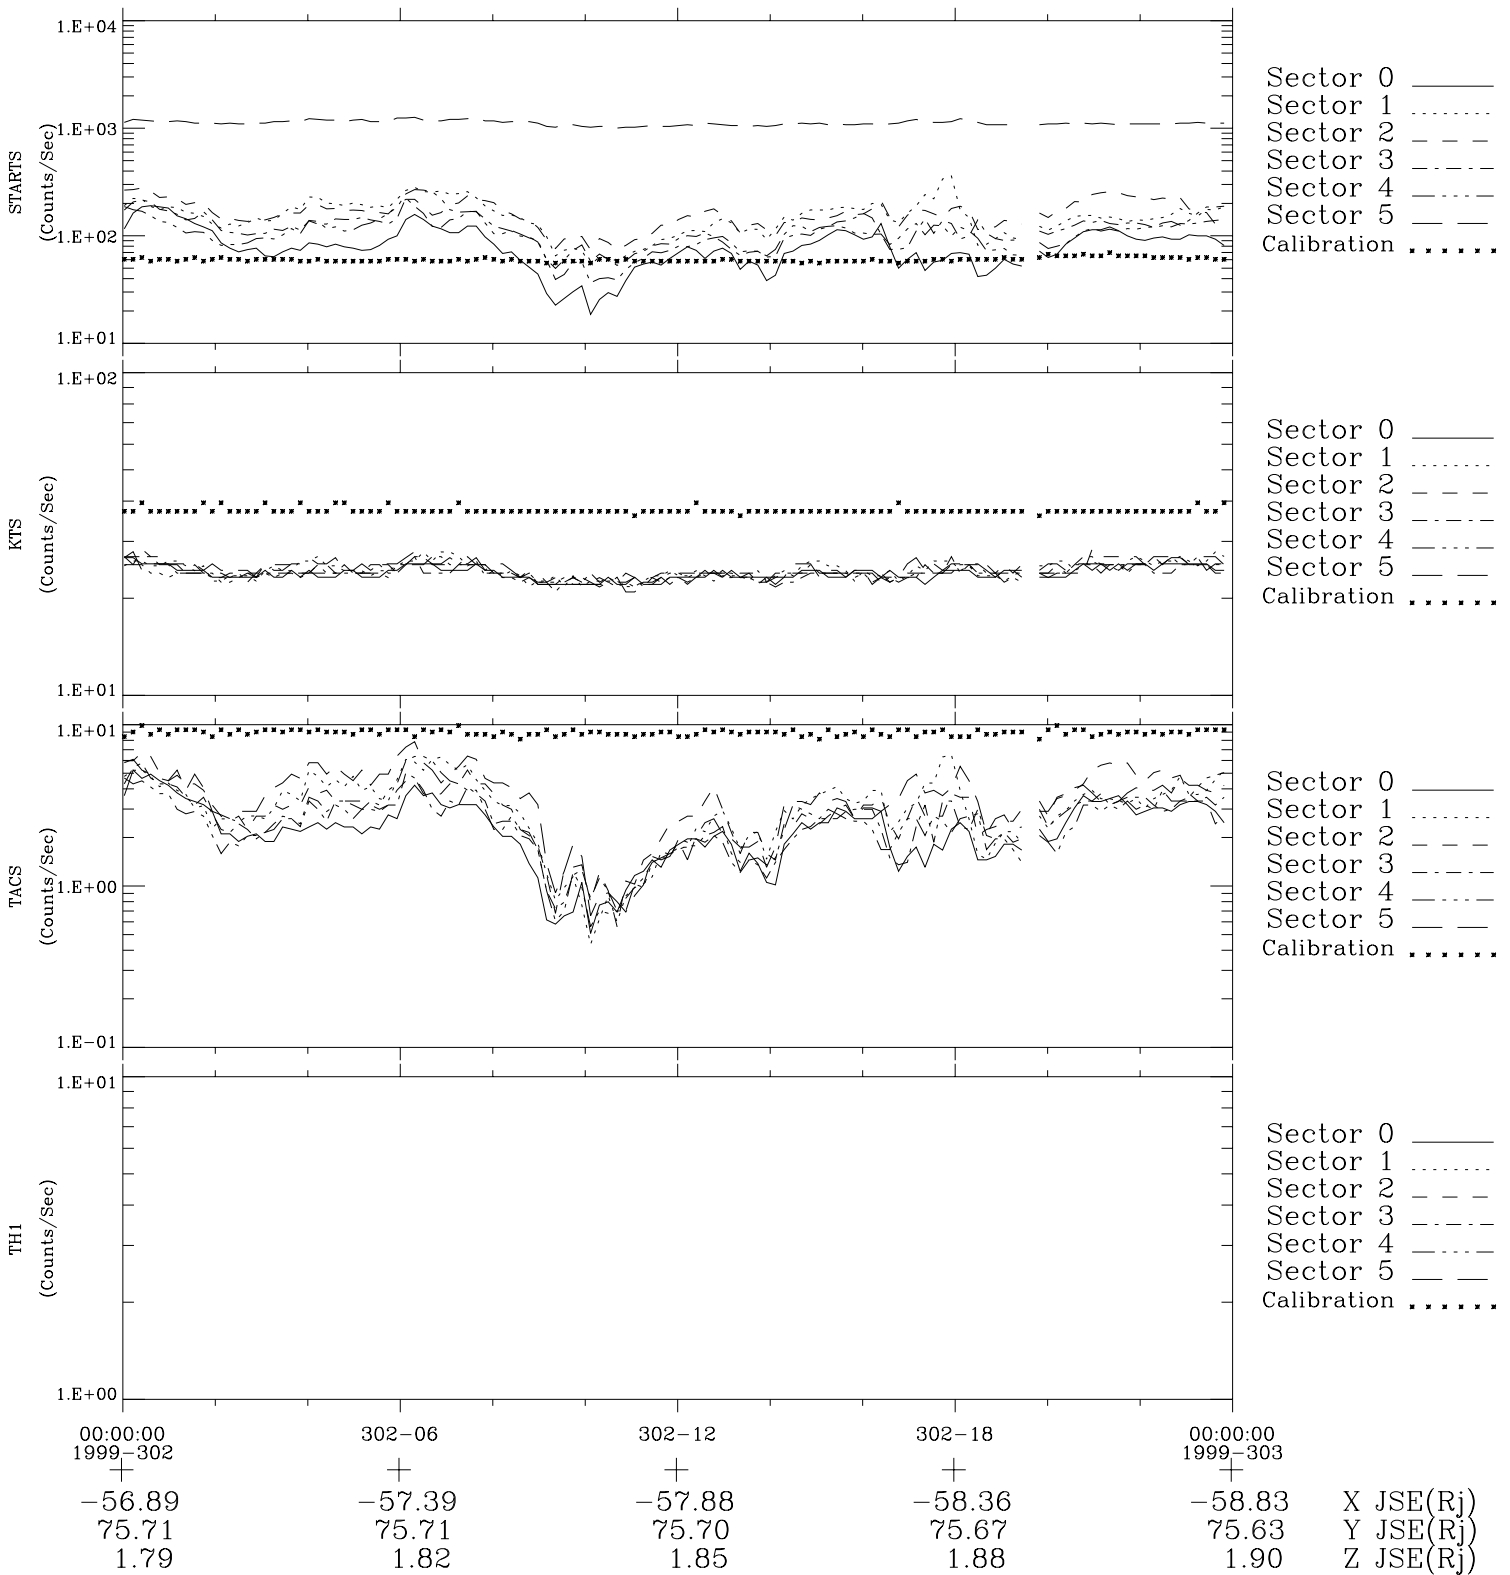

Galileo EPD Real-Time Six-Sector 99302

Software Version: RTLINE_R6 V 1.20
Data Production: 06-10-00
Plot Production: Mon Sep 17 03:04:12 2001

◇ = Jupiter look direction
□ = Corotation look direction