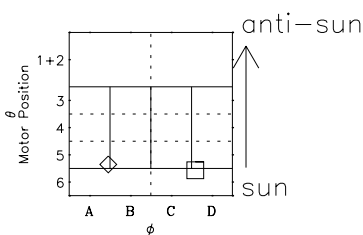

Galileo EPD Real-Time Six-Sector 99302

Software Version: RTLINE_R6 V 1.20
Data Production: 06-10-00
Plot Production: Mon Sep 17 03:04:11 2001

◇ = Jupiter look direction
□ = Corotation look direction