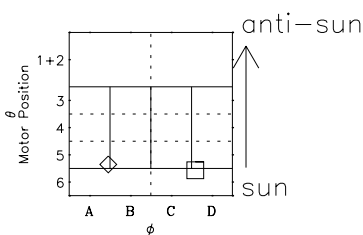

Galileo EPD Real-Time Six-Sector 99302

Software Version: RTLINE_R6 V 1.20
Data Production: 06-10-00
Plot Production: Mon Sep 17 03:04:10 2001

◇ = Jupiter look direction
□ = Corotation look direction