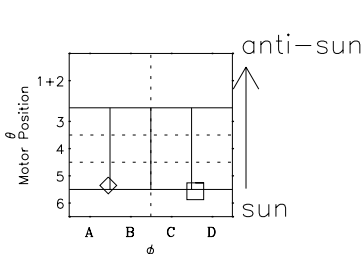

# Galileo EPD Real-Time Six-Sector 99302

Software Version: RTLINE\_R6 V 1.20  
Data Production: 06-10-00  
Plot Production: Mon Sep 17 03:04:10 2001

◇ = Jupiter look direction  
□ = Corotation look direction