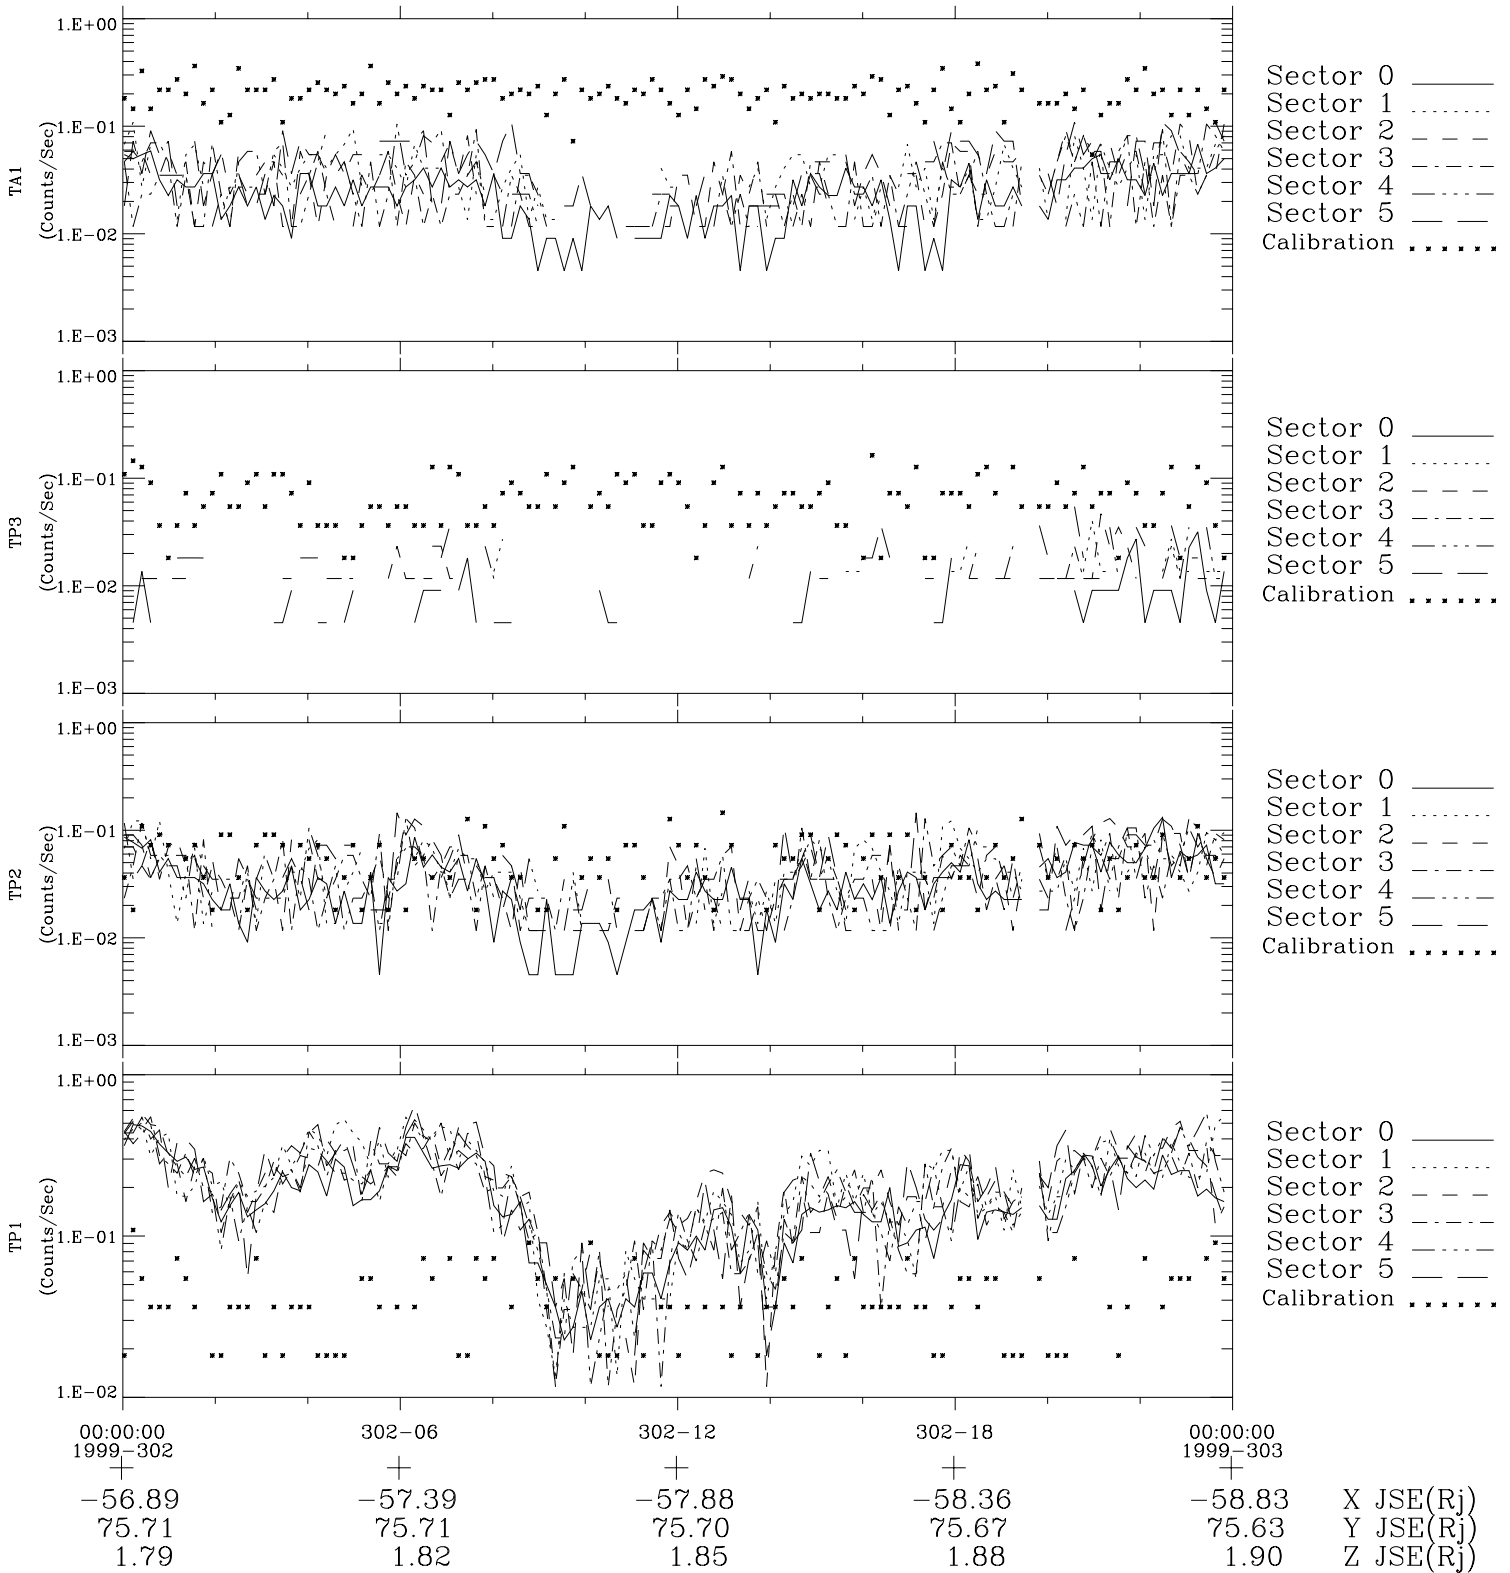

# Galileo EPD Real-Time Six-Sector 99302

Software Version: RTLINE\_R6 V 1.20  
Data Production: 06-10-00  
Plot Production: Mon Sep 17 03:04:10 2001

◇ = Jupiter look direction  
□ = Corotation look direction