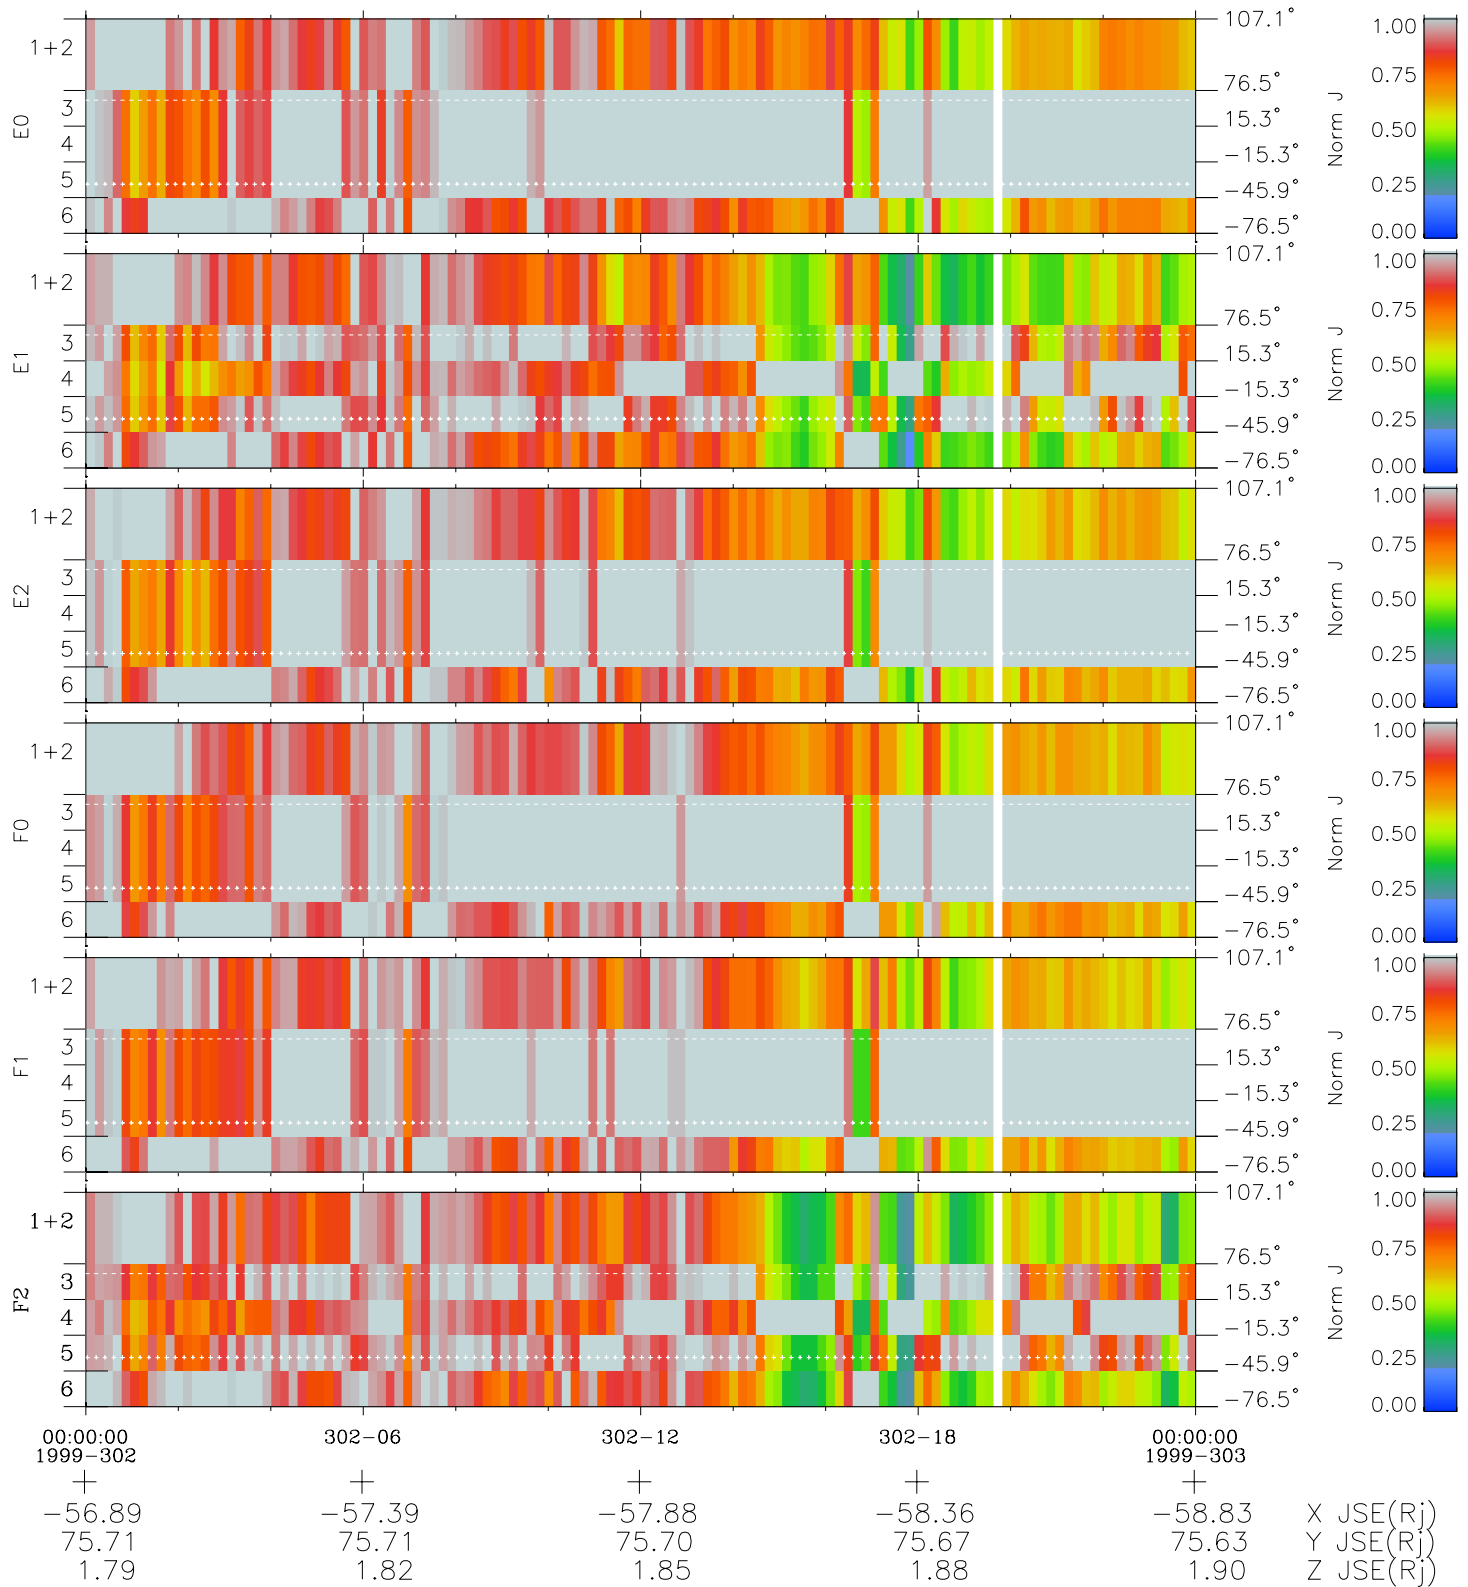

Galileo EPD Real Elevation Anisotropies 99302

Software Version: RTELEV_NORM V 1.20
Data Production: 06-10-00
Plot Production: Mon Sep 17 03:03:26 2001
Color File: wondr3
Geofactor File: 1.1

- ◇ = Jupiter look direction
- = Corotation look direction