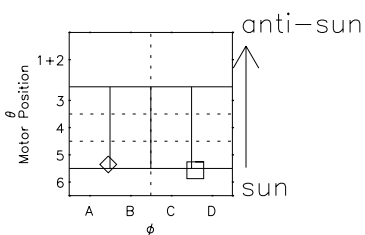

Galileo EPD Real Elevation Anisotropies 99302

Software Version: RTELEV_NORM V 1.20
Data Production: 06-10-00
Plot Production: Mon Sep 17 03:03:26 2001
Color File: wondr3
Geofactor File: 1.1

- ◇ = Jupiter look direction
- = Corotation look direction