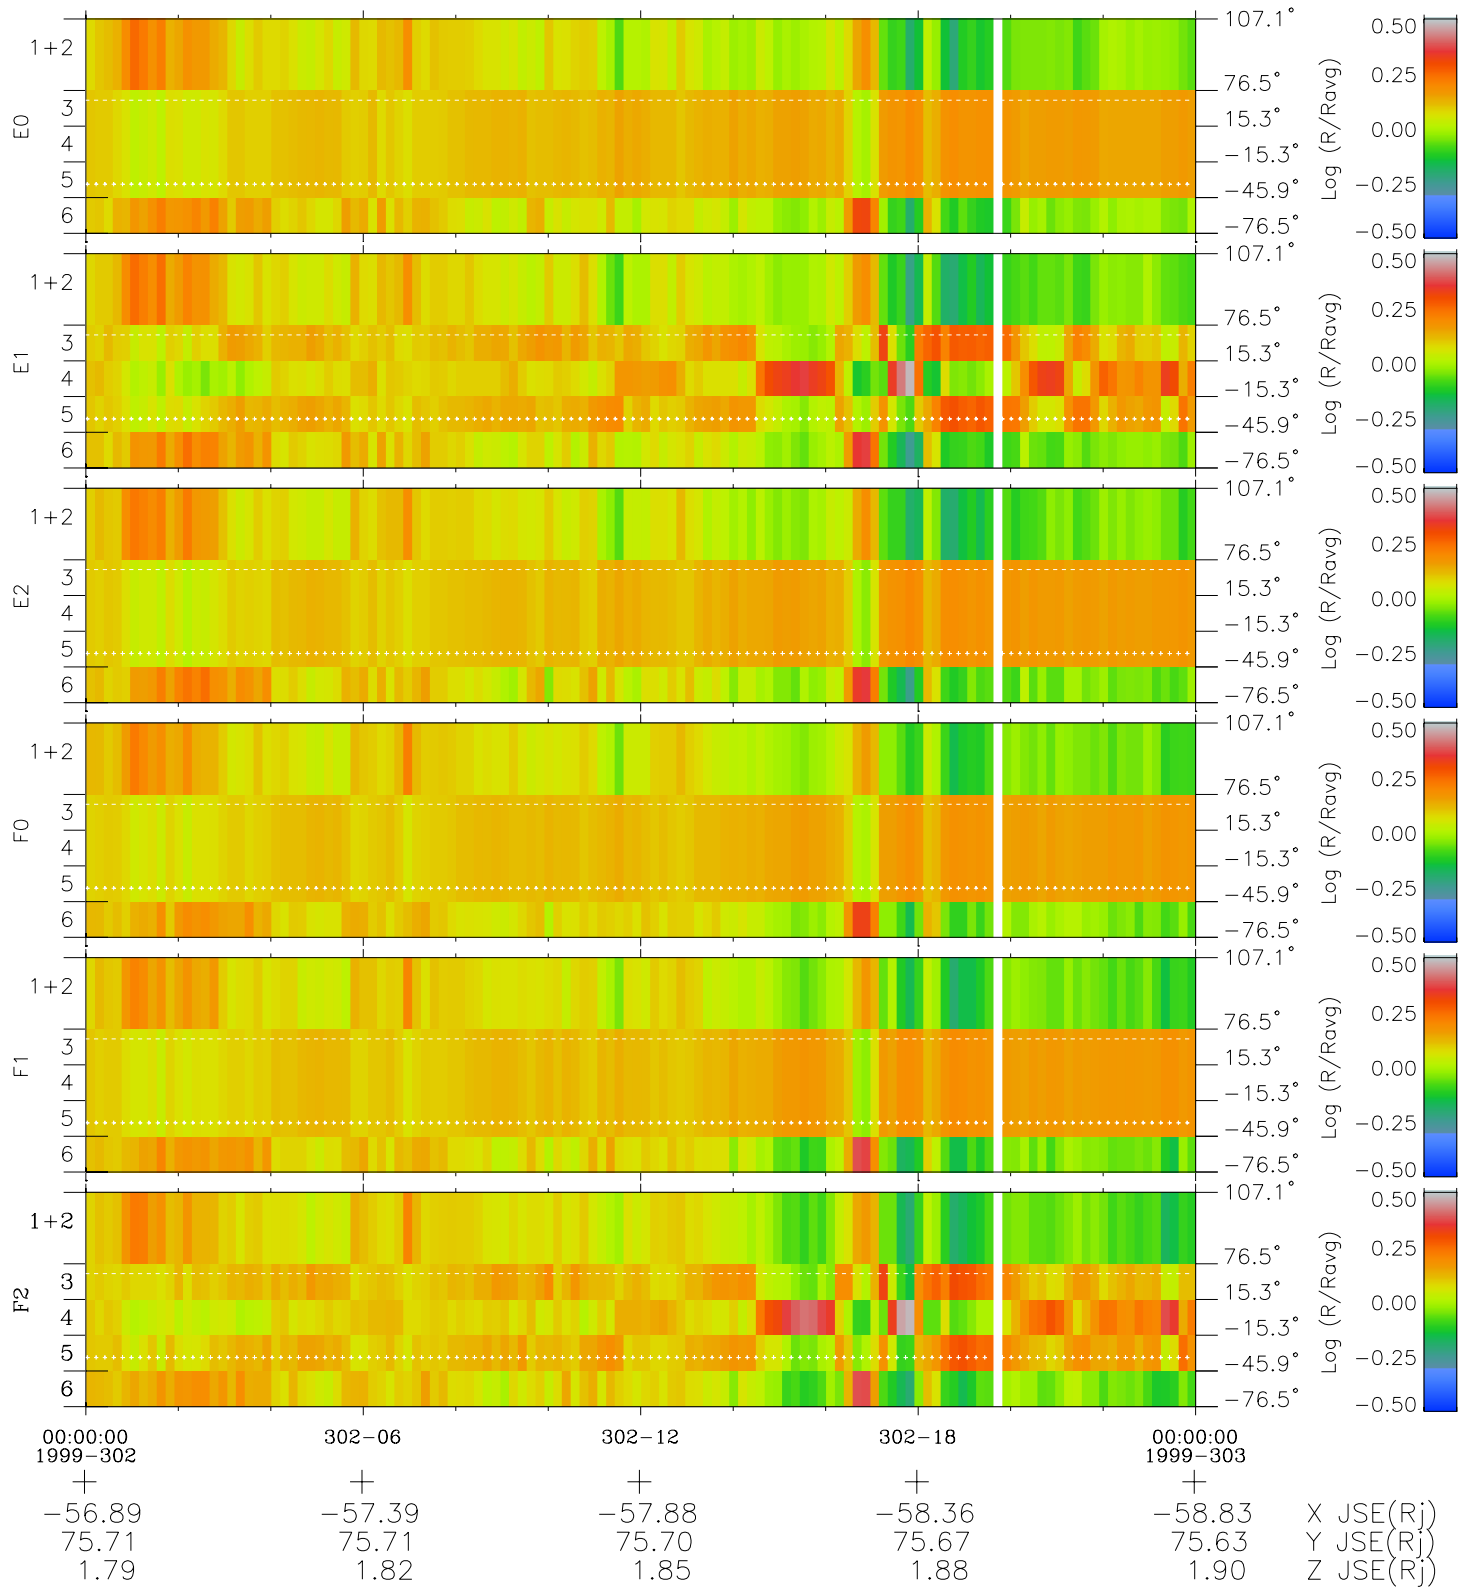

# Galileo EPD Real Elevation Anisotropies 99302

Software Version: RTELEV\_MEAN V 1.20  
 Data Production: 06-10-00  
 Plot Production: Mon Sep 17 03:03:04 2001  
 Color File: wondr3  
 Geofactor File: 1.1

- ◇ = Jupiter look direction
- = Corotation look direction