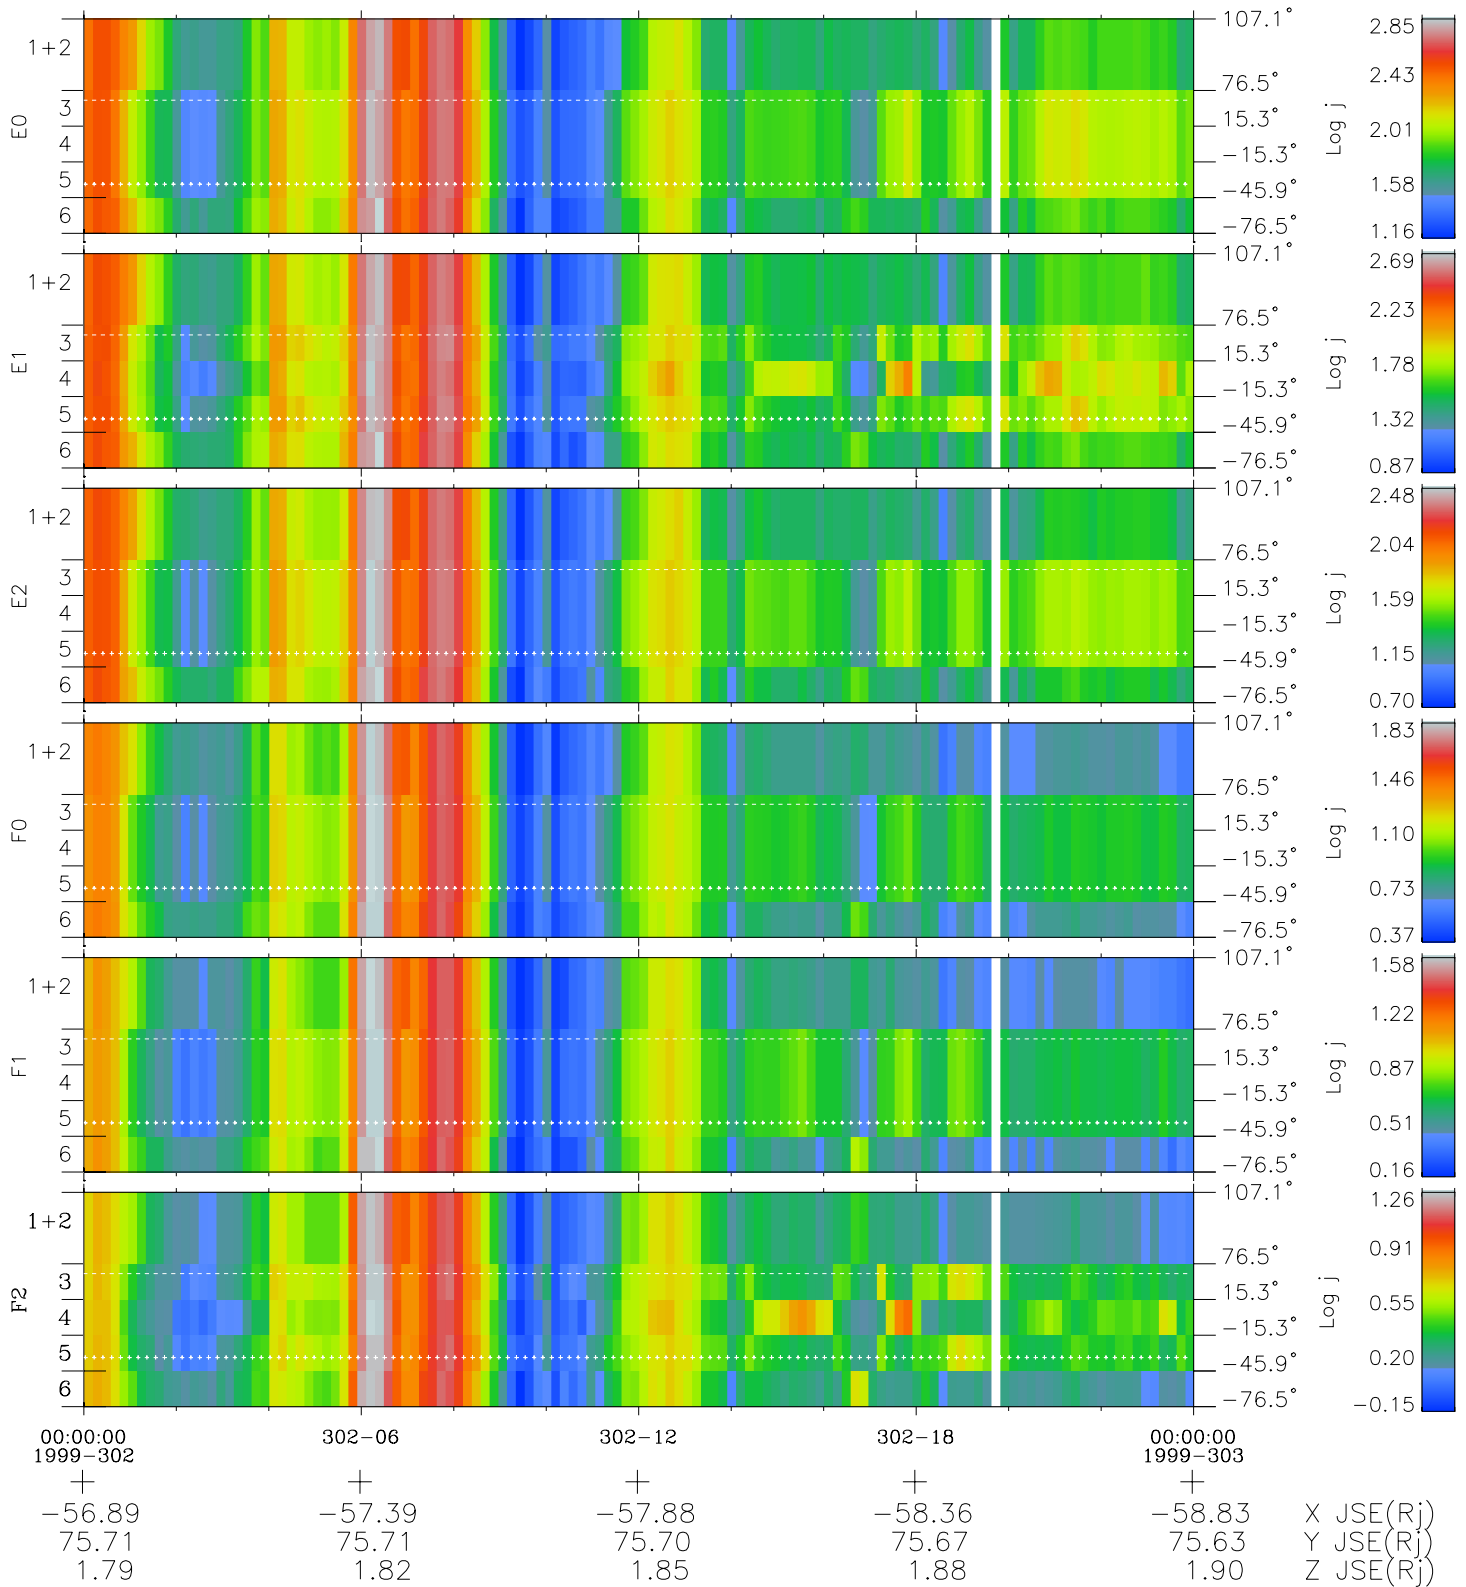

# Galileo EPD Real Elevation Anisotropies 99302

Software Version: RTELEV\_FLUX V 1.20  
Data Production: 06-10-00  
Plot Production: Mon Sep 17 03:03:15 2001  
Color File: wondr3  
Geofactor File: 1.1

- ◇ = Jupiter look direction
- = Corotation look direction