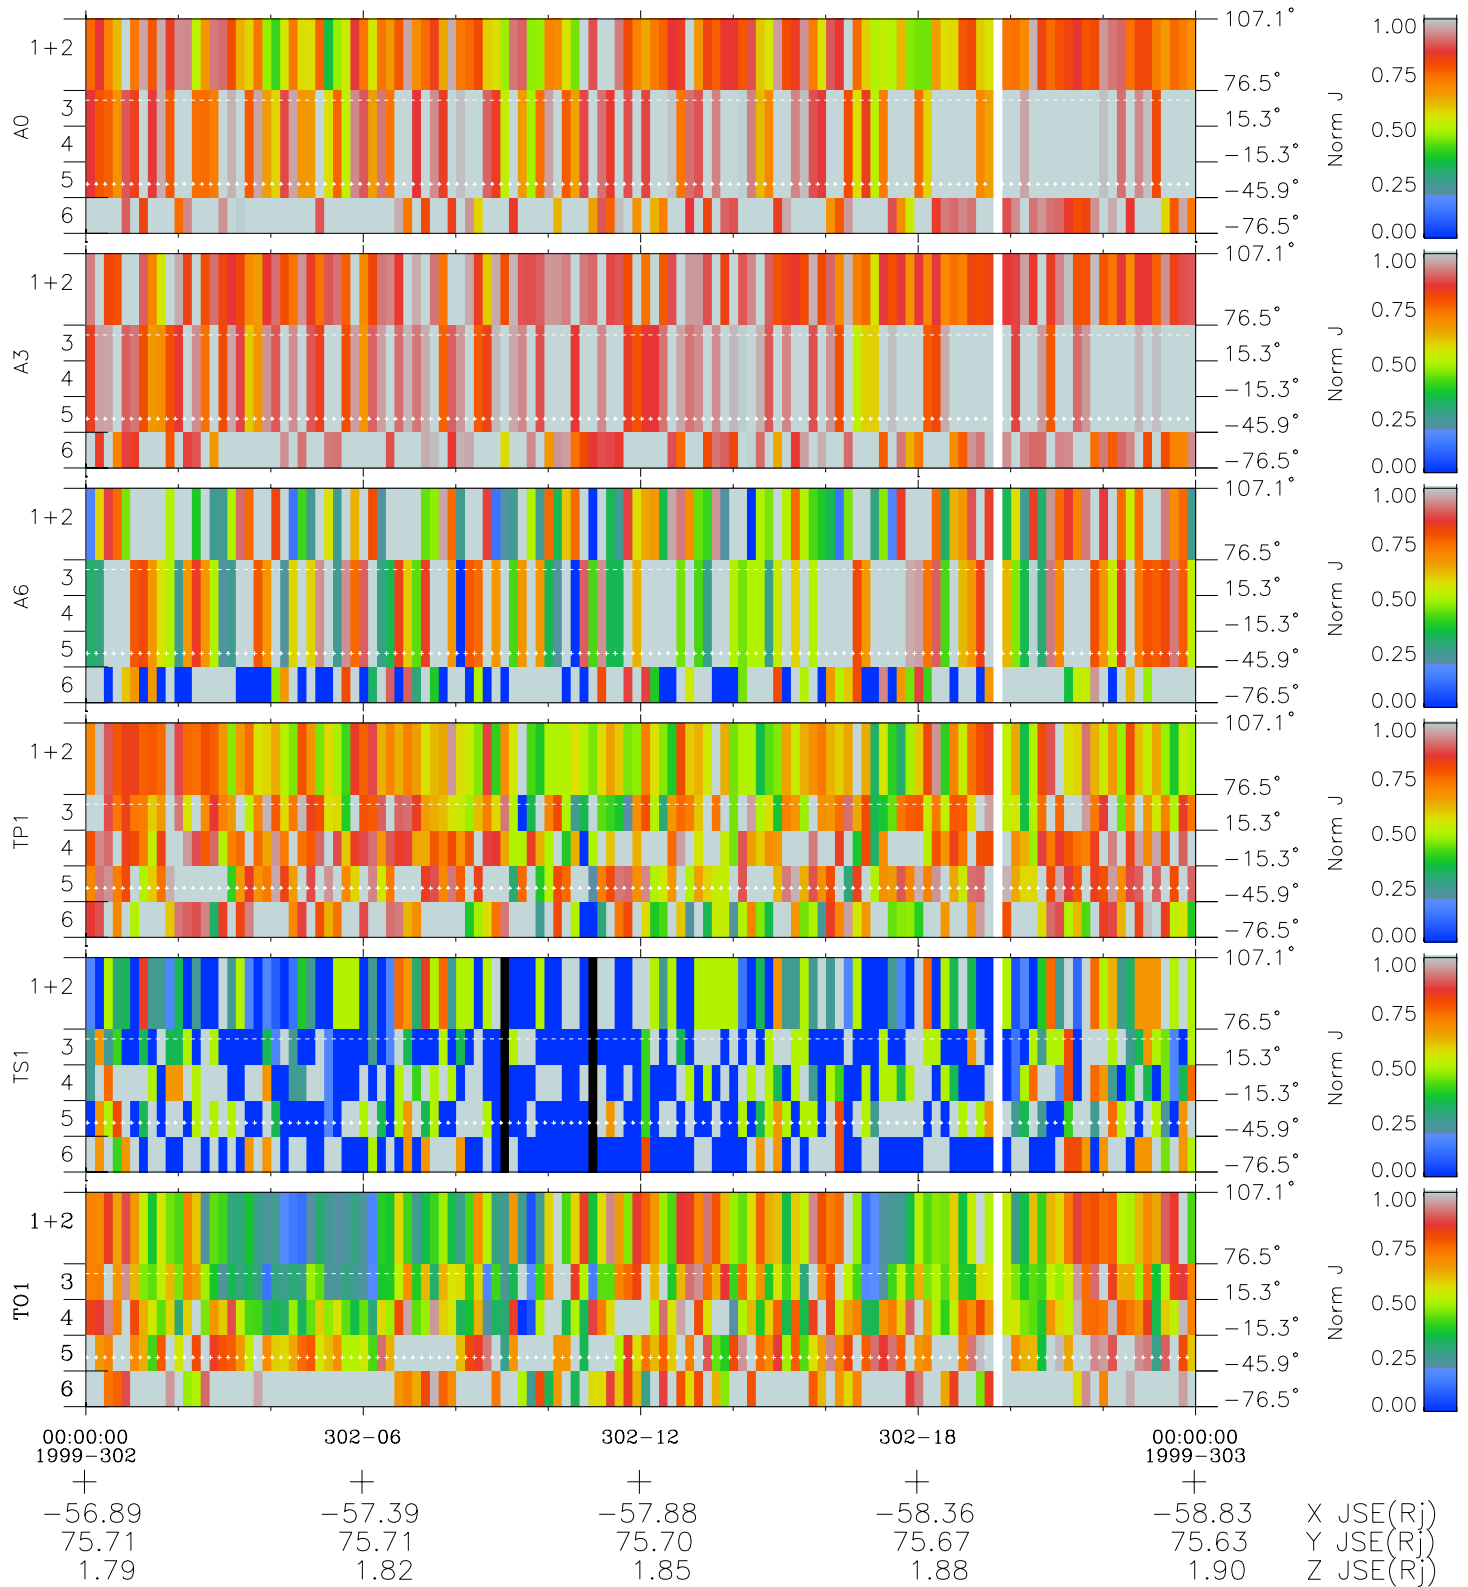

# Galileo EPD Real Elevation Anisotropies 99302

Software Version: RTELEV\_NORM V 1.20  
Data Production: 06-10-00  
Plot Production: Mon Sep 17 03:03:21 2001  
Color File: wondr3  
Geofactor File: 1.1

- ◇ = Jupiter look direction
- = Corotation look direction