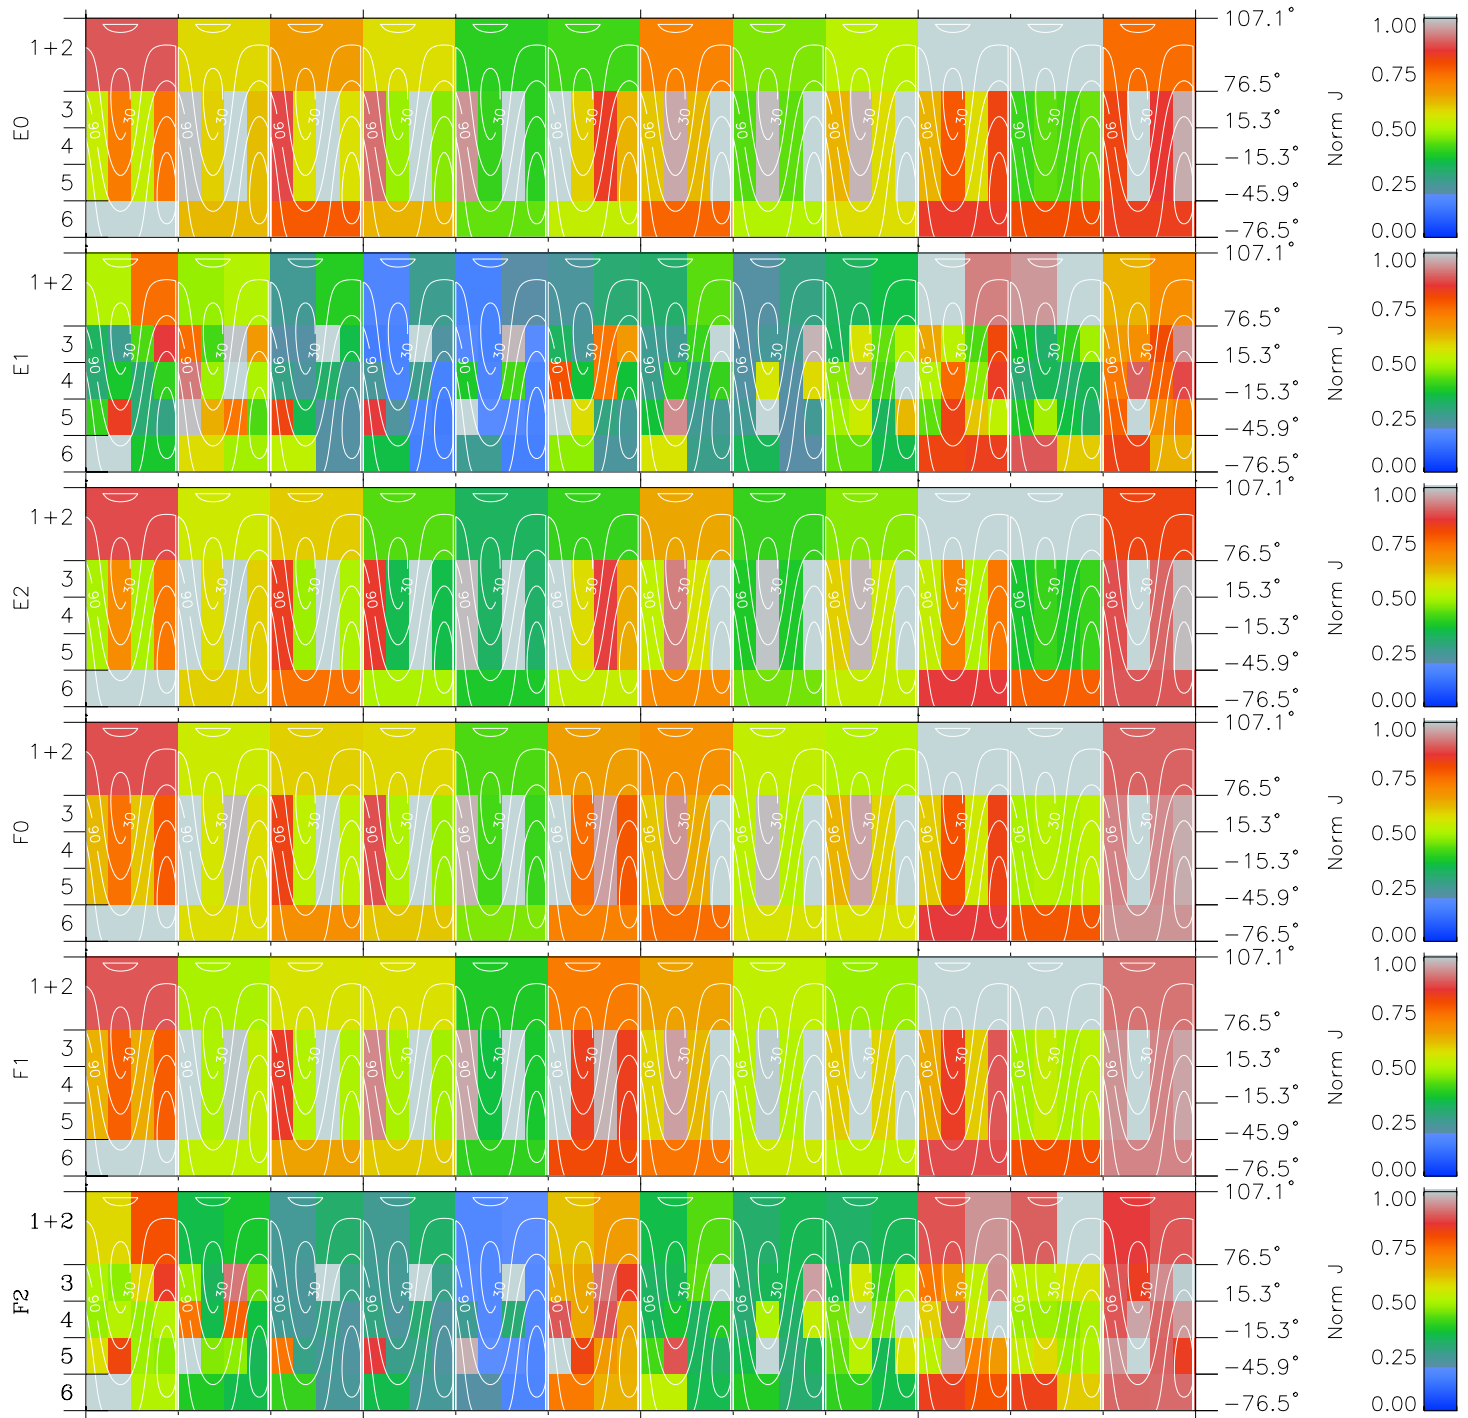

Galileo EPD Real Time All-Sky Anisotropies 99301

Software Version: RTSKY_NORM V 1.20
 Data Production: 06-10-00
 Plot Production: Mon Sep 17 02:54:58 2001
 Color File: wondr3
 Geofactor File: 1.1

Time	301-06	301-12	301-18	00:00:00 1999-302	
+	+	+	+	+	X JSE(R _j)
-54.77	-55.32	-55.85	-56.38	-56.89	Y JSE(R _j)
75.56	75.62	75.66	75.69	75.71	Z JSE(R _j)
1.68	1.71	1.74	1.77	1.79	

- ◇ = Jupiter look direction
- = Corotation look direction