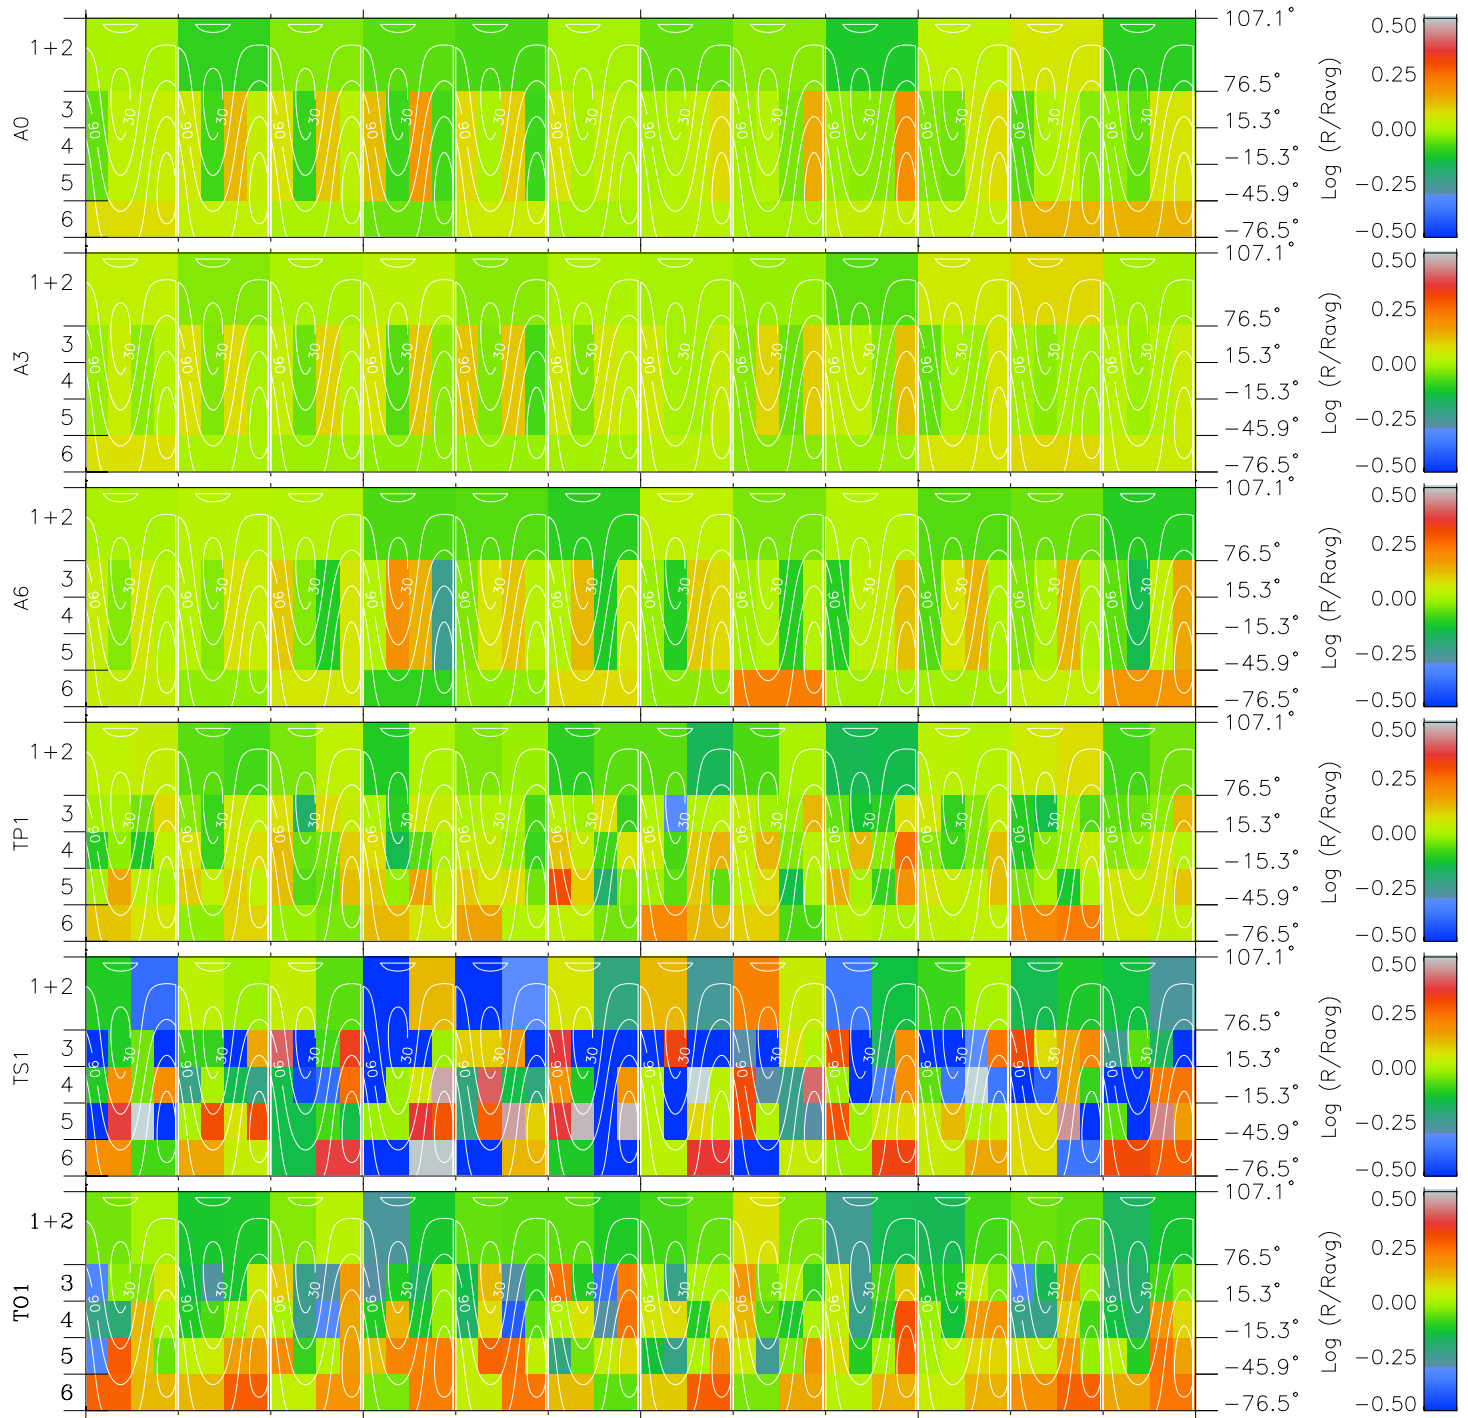

Galileo EPD Real Time All-Sky Anisotropies 99301

Software Version: RTSKY_MEAN V 1.20
 Data Production: 06-10-00
 Plot Production: Mon Sep 17 02:54:23 2001
 Color File: wondr3
 Geofactor File: 1.1

00:00:00 1999-301	301-06	301-12	301-18	00:00:00 1999-302	
+	+	+	+	+	
-54.77	-55.32	-55.85	-56.38	-56.89	X JSE(R _j)
75.56	75.62	75.66	75.69	75.71	Y JSE(R _j)
1.68	1.71	1.74	1.77	1.79	Z JSE(R _j)

- ◇ = Jupiter look direction
- = Corotation look direction