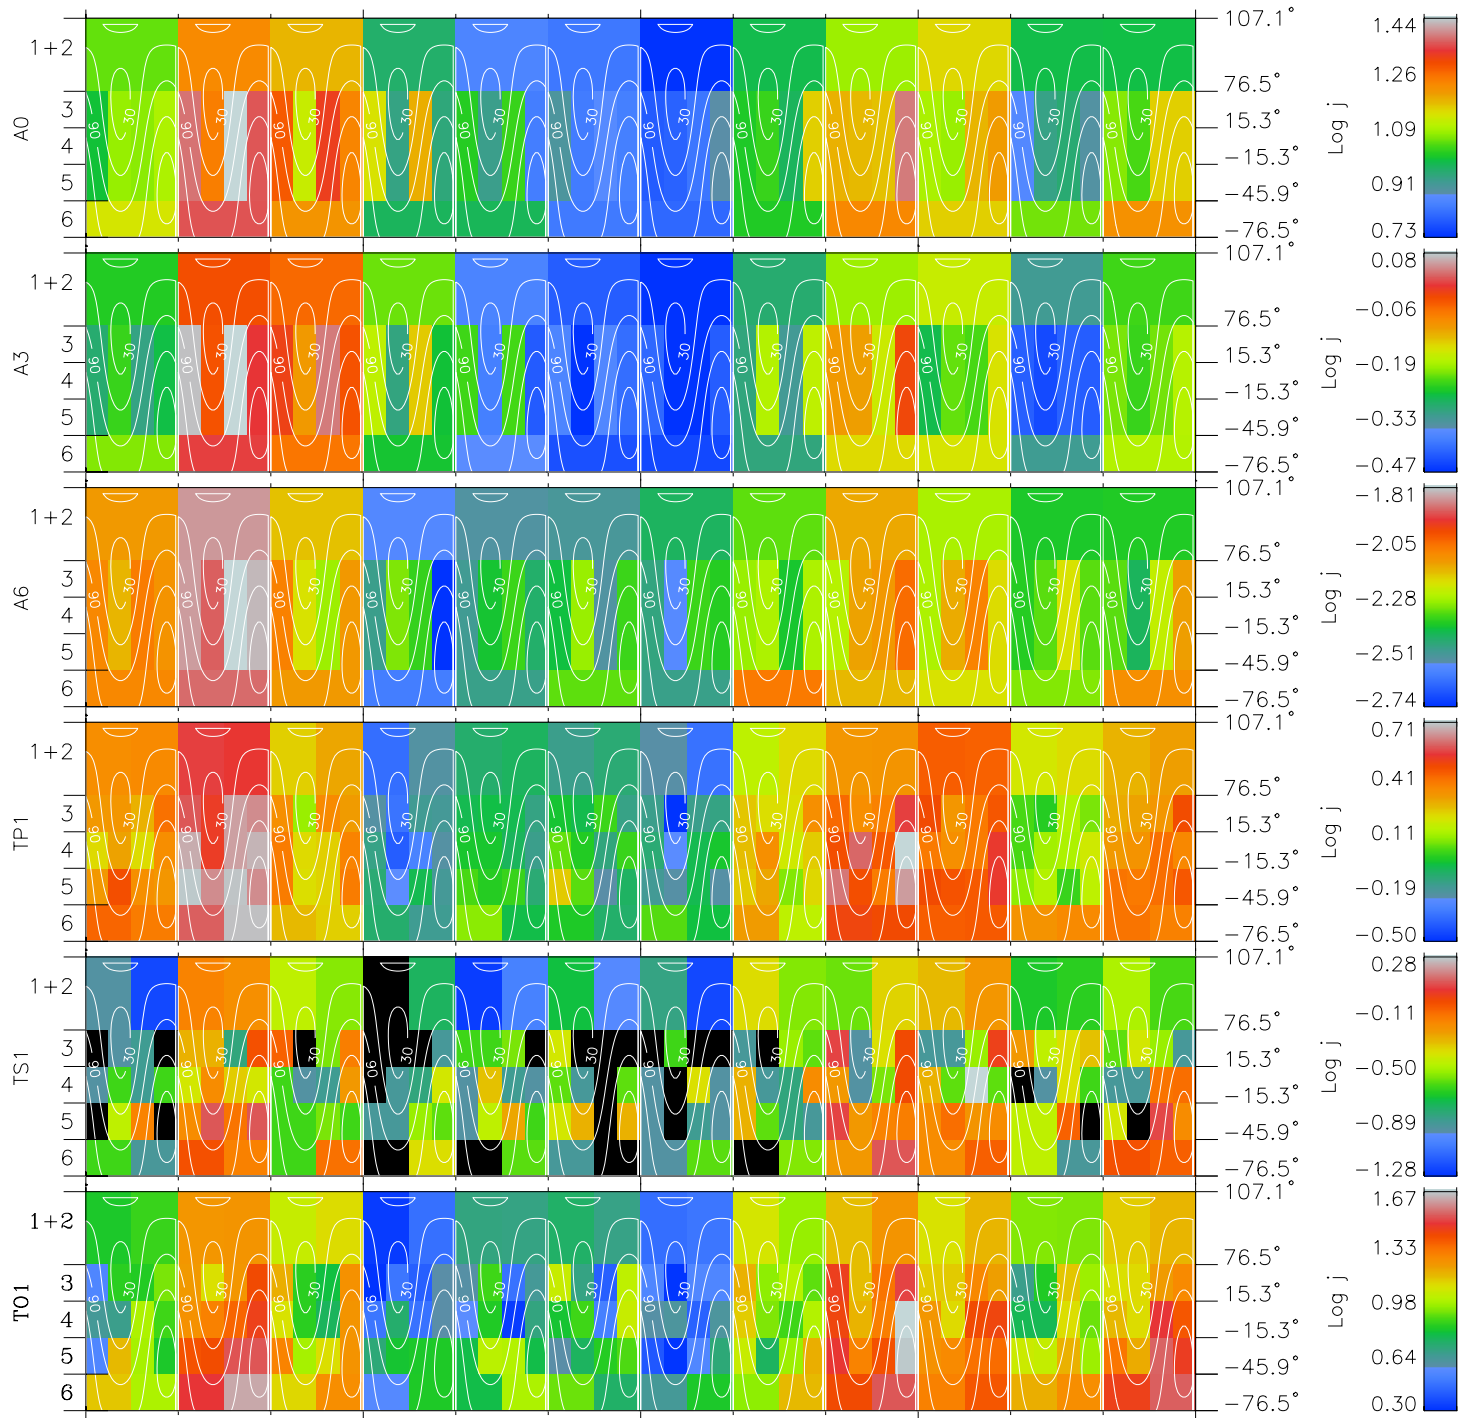

Galileo EPD Real Time All-Sky Anisotropies 99301

Software Version: RTSKY_FLUX V 1.20
 Data Production: 06-10-00
 Plot Production: Mon Sep 17 02:54:37 2001
 Color File: wondr3
 Geofactor File: 1.1

00:00:00 1999-301	301-06	301-12	301-18	00:00:00 1999-302	
+	+	+	+	+	X JSE(R _j)
-54.77	-55.32	-55.85	-56.38	-56.89	Y JSE(R _j)
75.56	75.62	75.66	75.69	75.71	Z JSE(R _j)
1.68	1.71	1.74	1.77	1.79	

- ◇ = Jupiter look direction
- = Corotation look direction