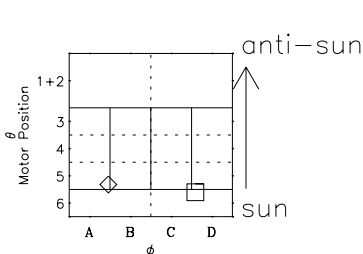

Galileo EPD Real-Time Six-Sector 99301

Software Version: RTLINE_R6 V 1.20
Data Production: 06-10-00
Plot Production: Mon Sep 17 02:56:16 2001

◇ = Jupiter look direction
□ = Corotation look direction