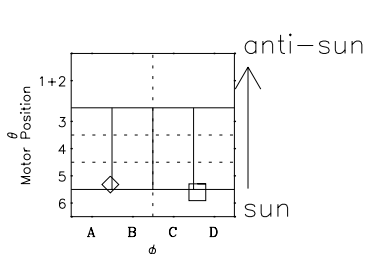

Galileo EPD Real-Time Six-Sector 99301

Software Version: RTLINE_R6 V 1.20
Data Production: 06-10-00
Plot Production: Mon Sep 17 02:56:15 2001

◇ = Jupiter look direction
□ = Corotation look direction