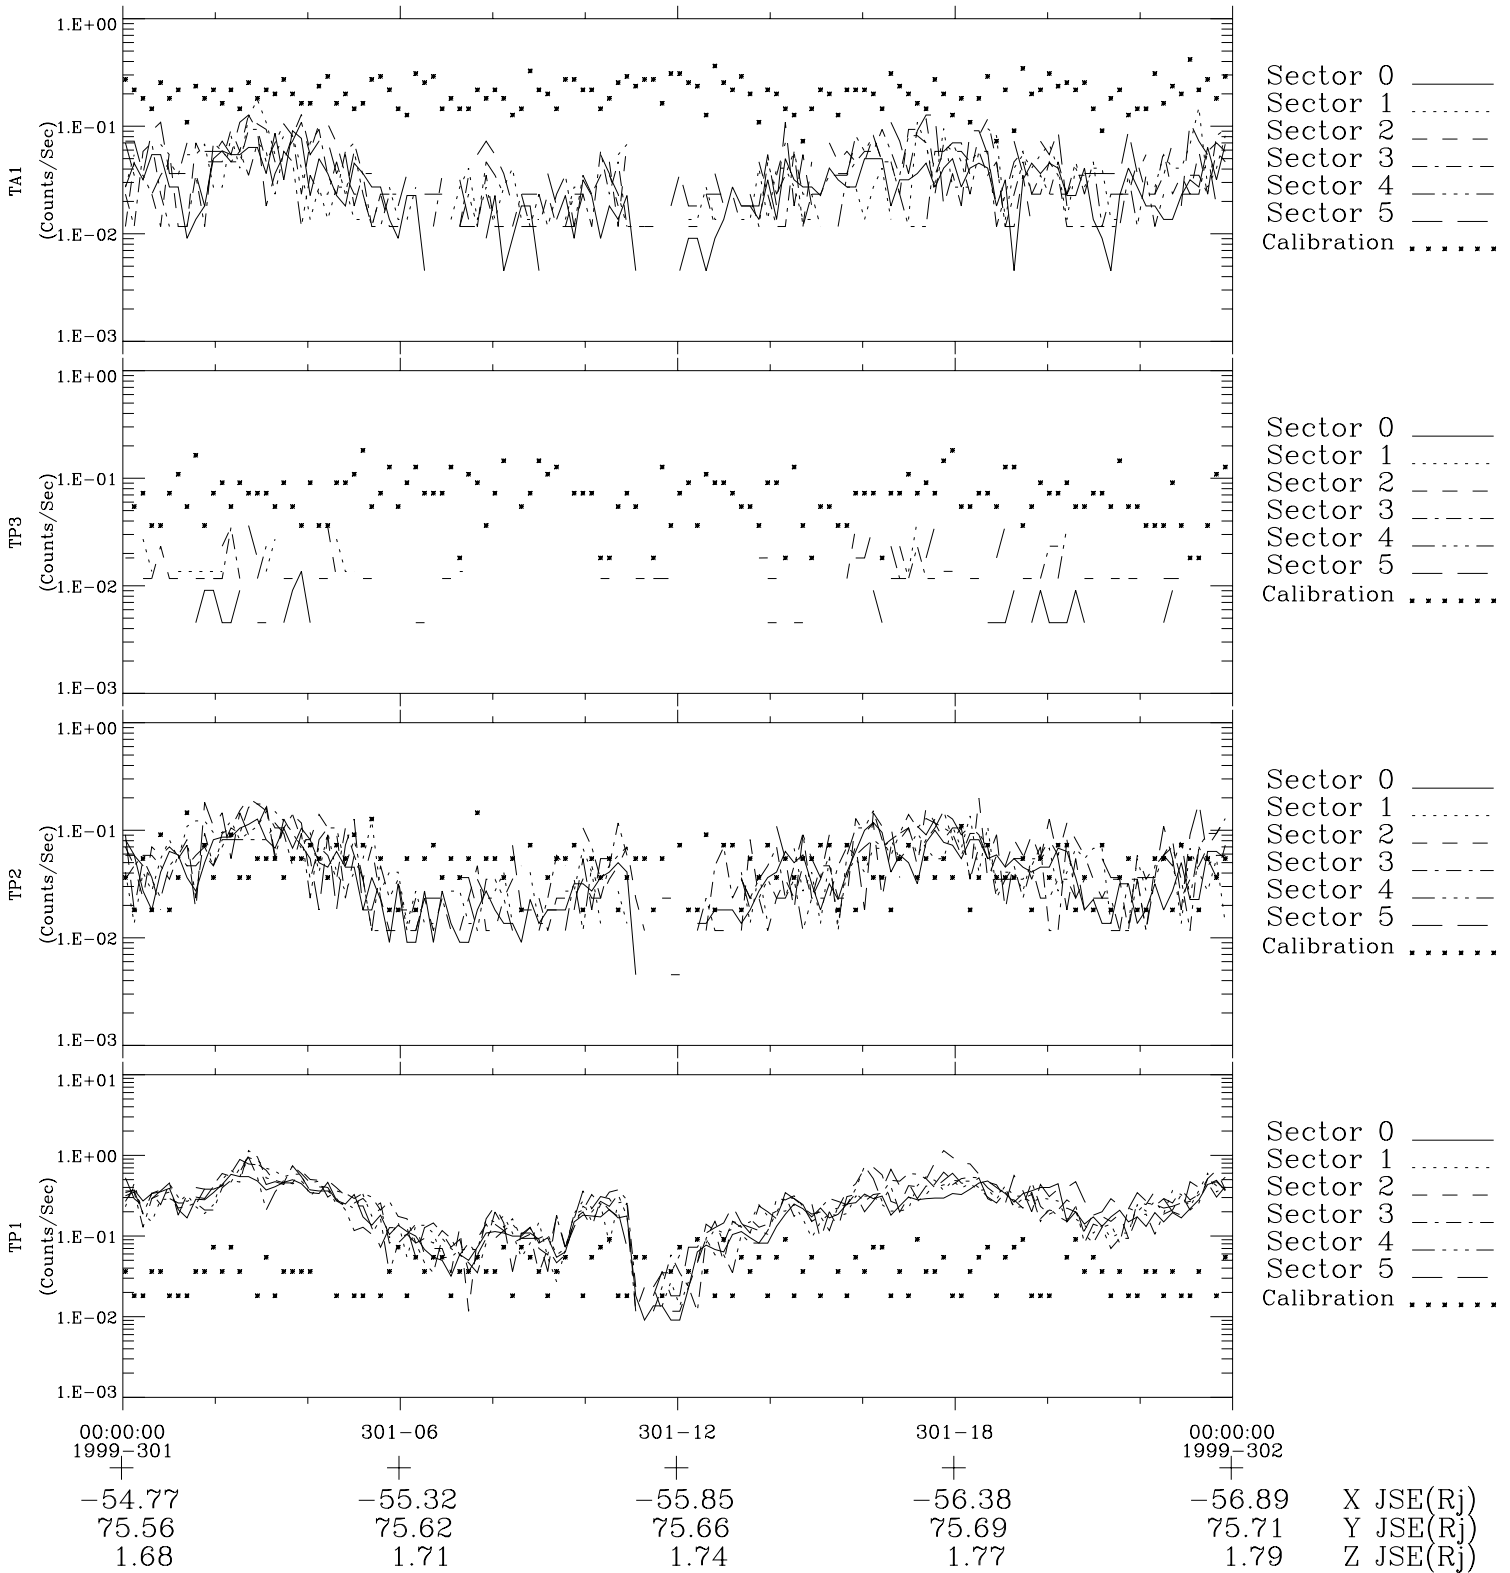

Galileo EPD Real-Time Six-Sector 99301

Software Version: RTLINE_R6 V 1.20
Data Production: 06-10-00
Plot Production: Mon Sep 17 02:56:15 2001

◇ = Jupiter look direction
□ = Corotation look direction