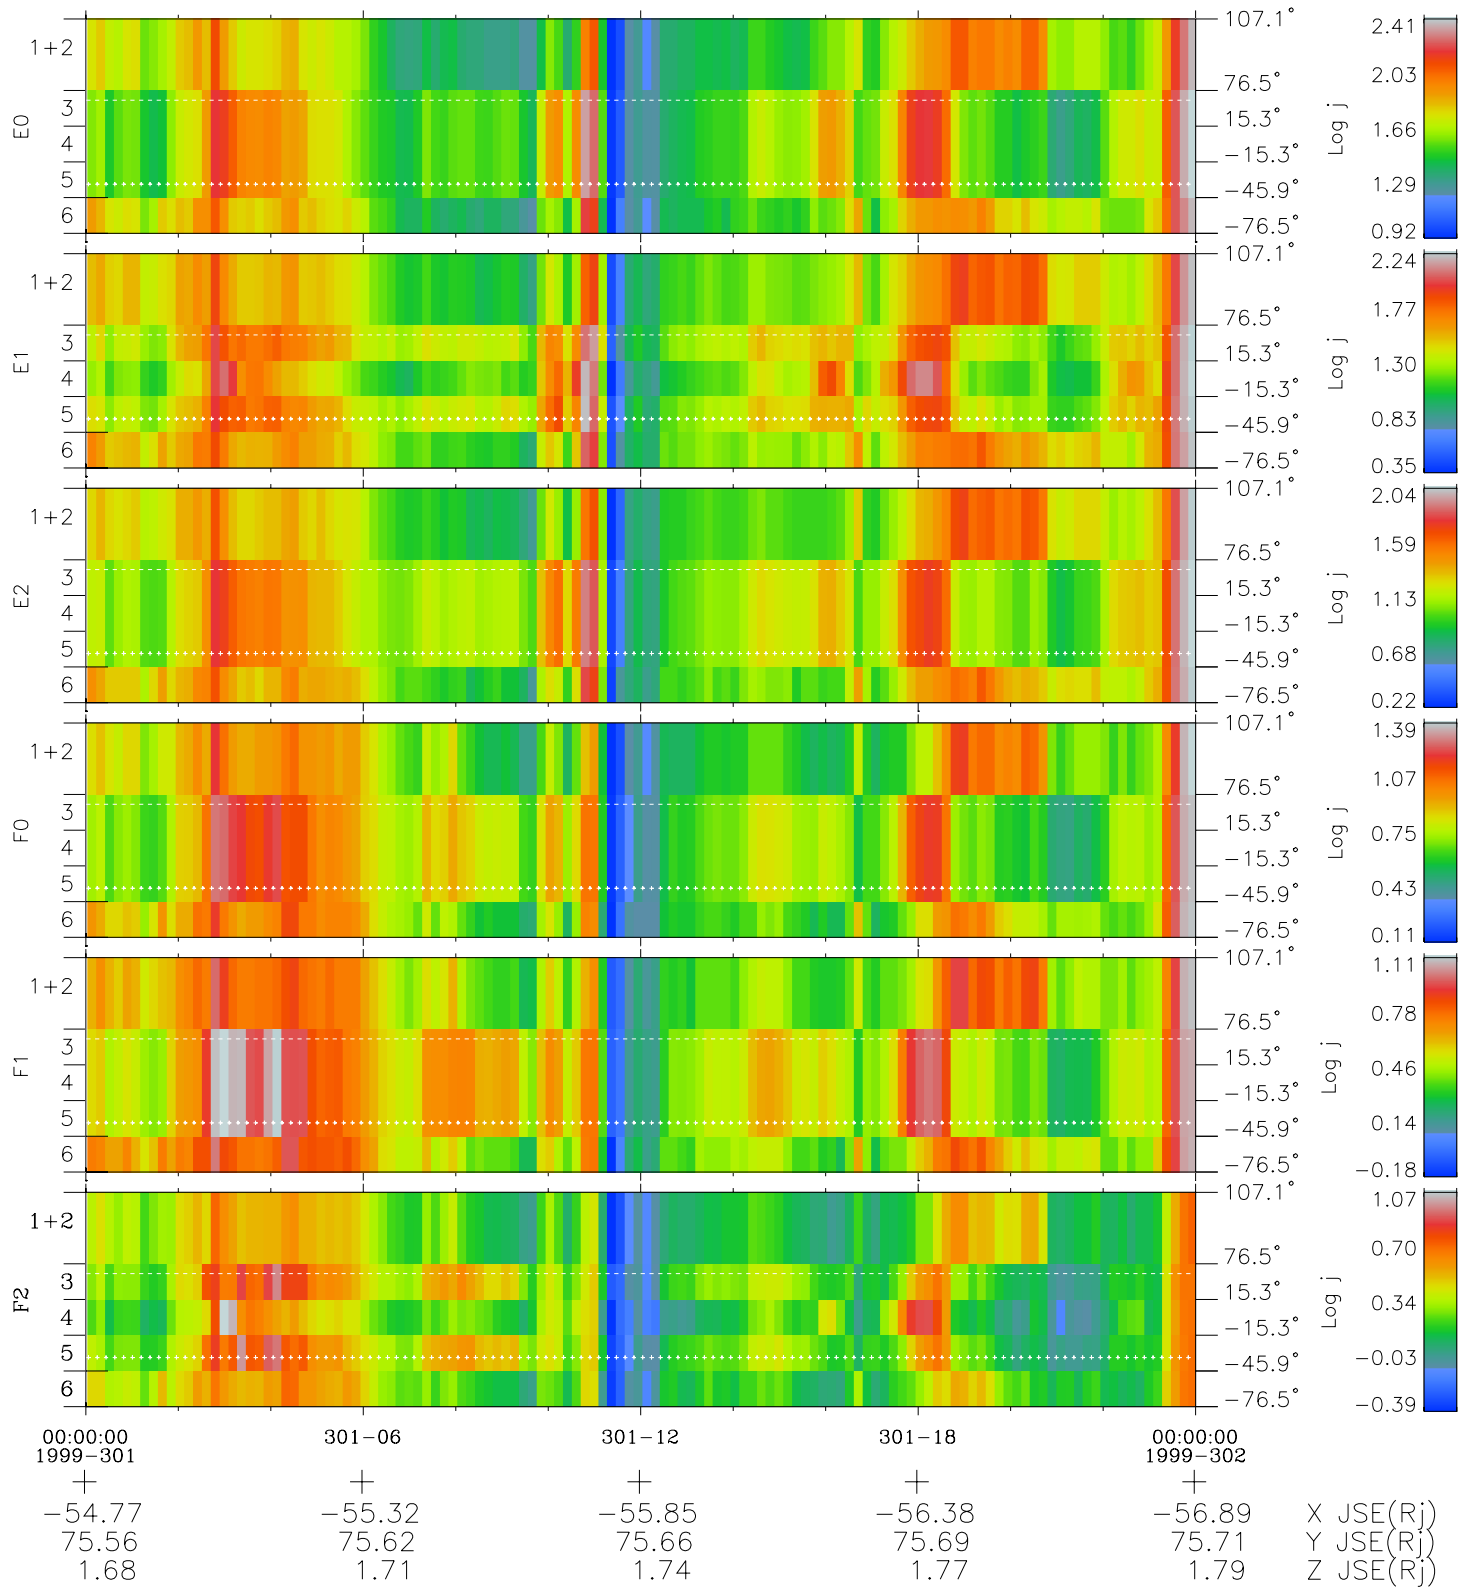

Galileo EPD Real Elevation Anisotropies 99301

Software Version: RTELEV_FLUX V 1.20
Data Production: 06-10-00
Plot Production: Mon Sep 17 02:55:20 2001
Color File: wondr3
Geofactor File: 1.1

- ◇ = Jupiter look direction
- = Corotation look direction