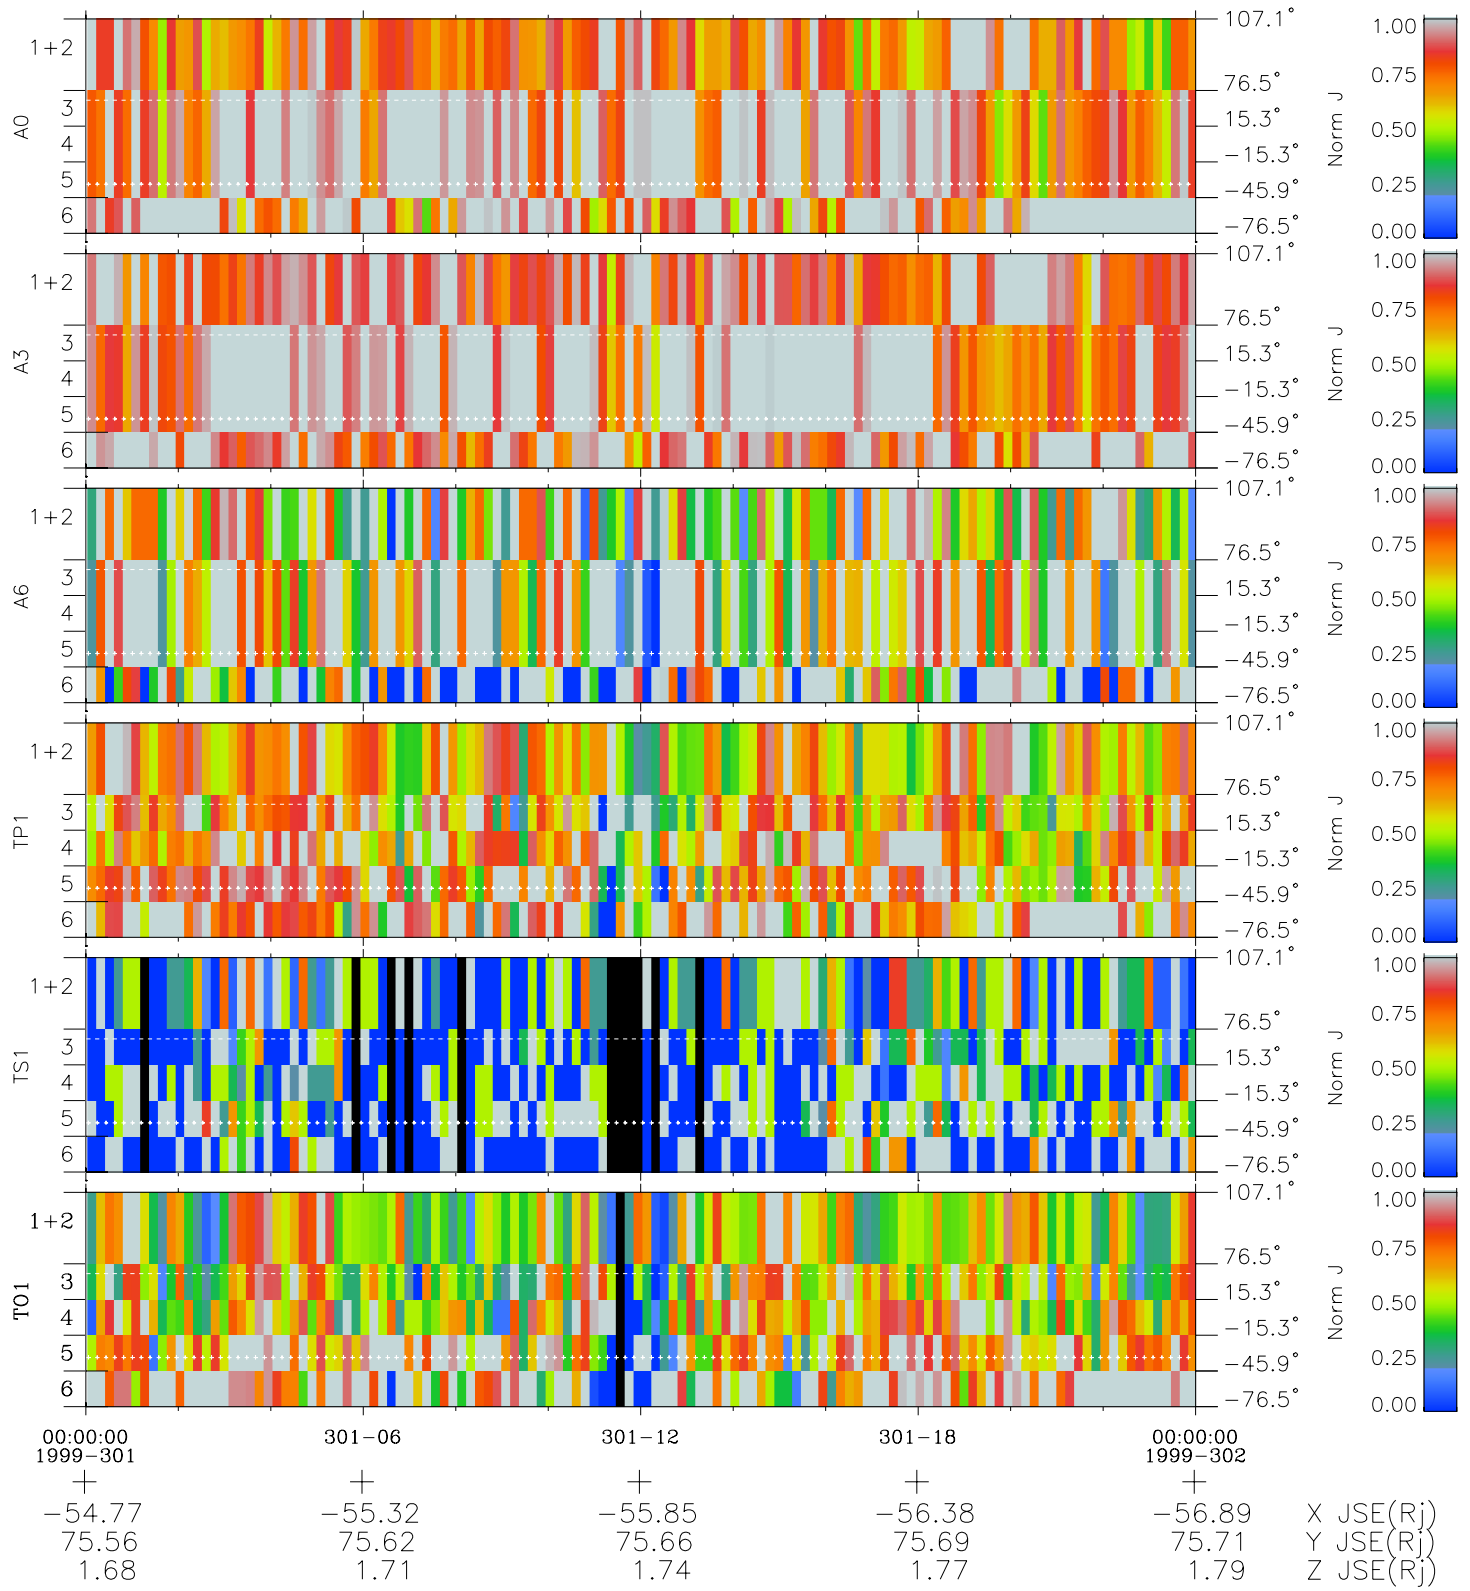

Galileo EPD Real Elevation Anisotropies 99301

Software Version: RTELEV_NORM V 1.20
Data Production: 06-10-00
Plot Production: Mon Sep 17 02:55:26 2001
Color File: wondr3
Geofactor File: 1.1

- ◇ = Jupiter look direction
- = Corotation look direction