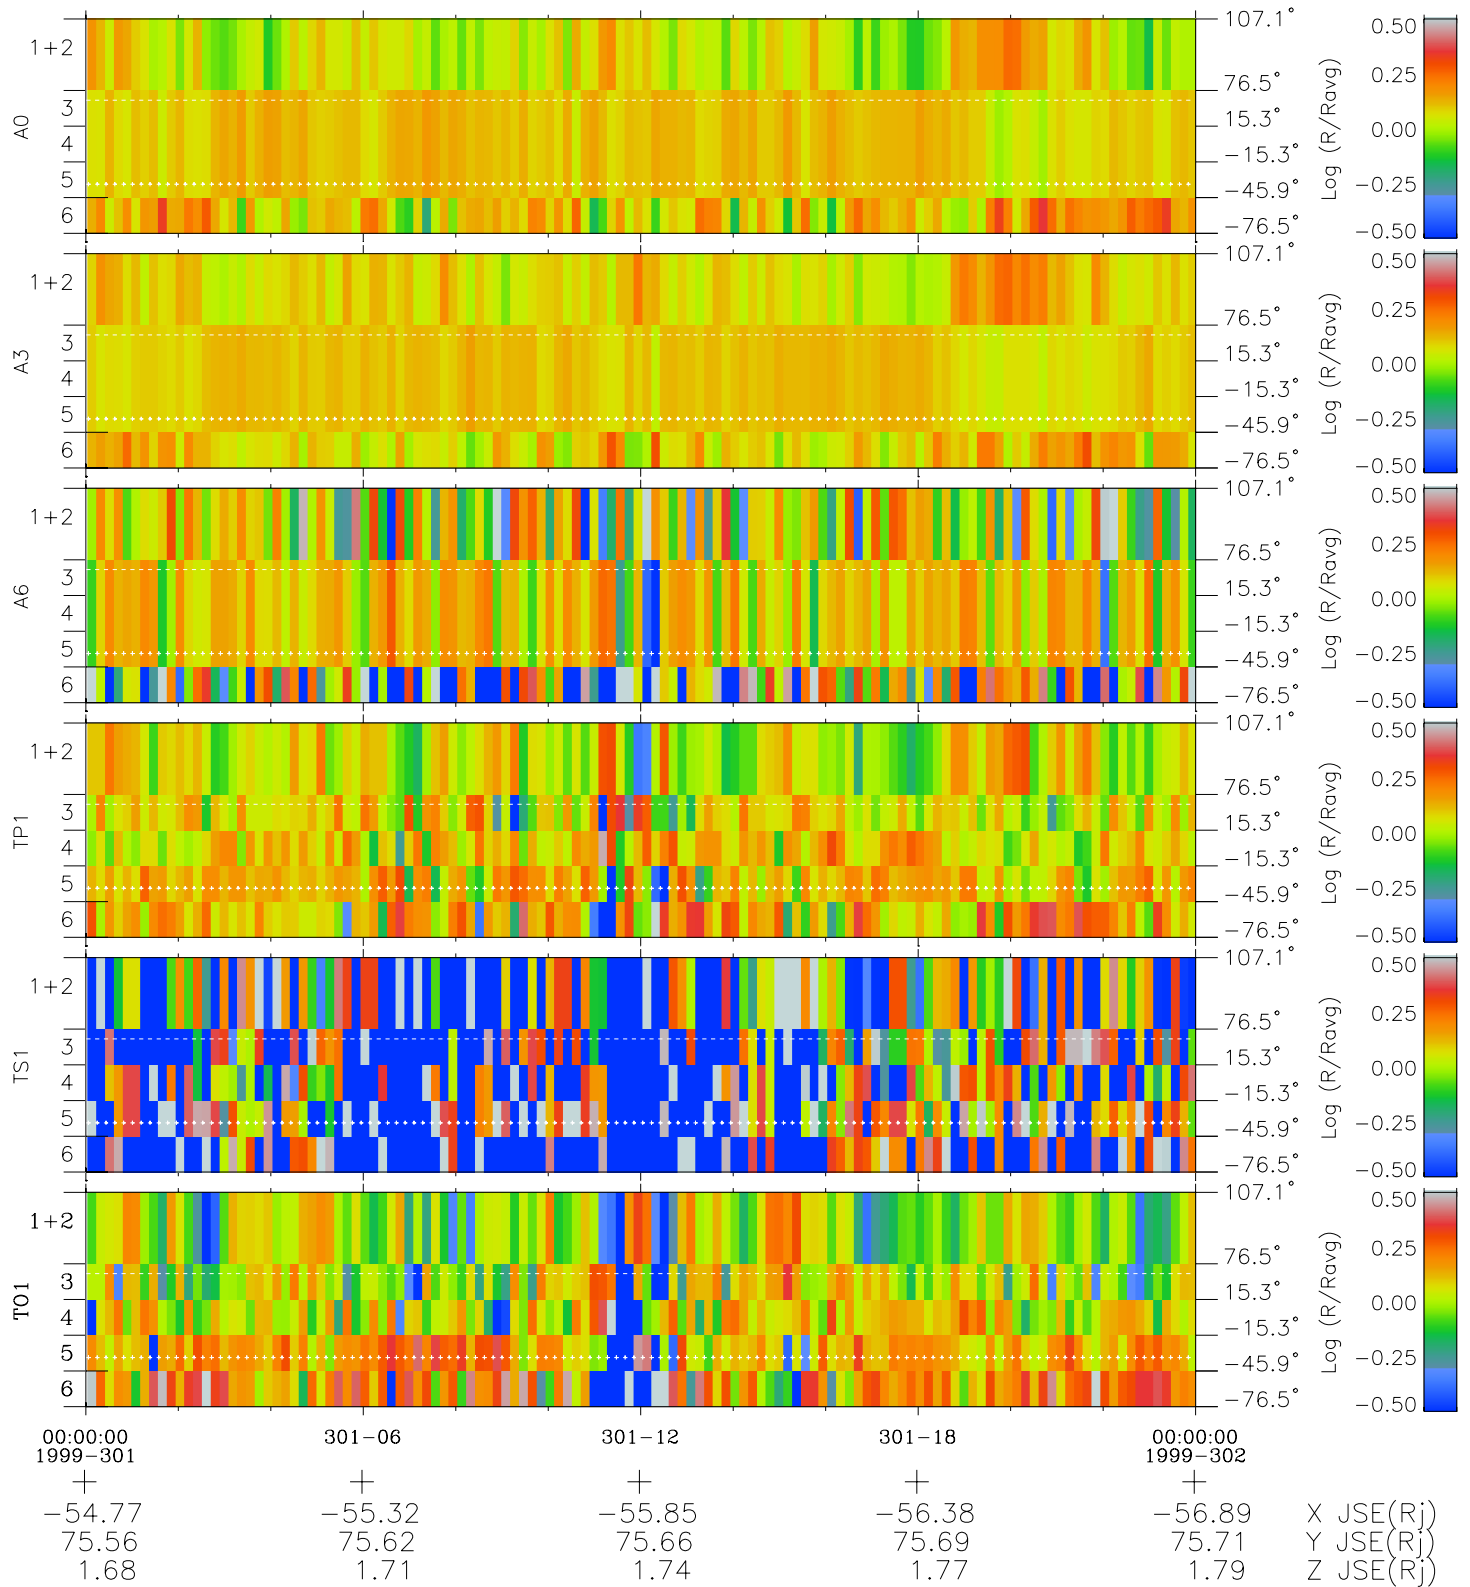

Galileo EPD Real Elevation Anisotropies 99301

Software Version: RTELEV_MEAN V 1.20
 Data Production: 06-10-00
 Plot Production: Mon Sep 17 02:55:04 2001
 Color File: wondr3
 Geofactor File: 1.1

- ◇ = Jupiter look direction
- = Corotation look direction