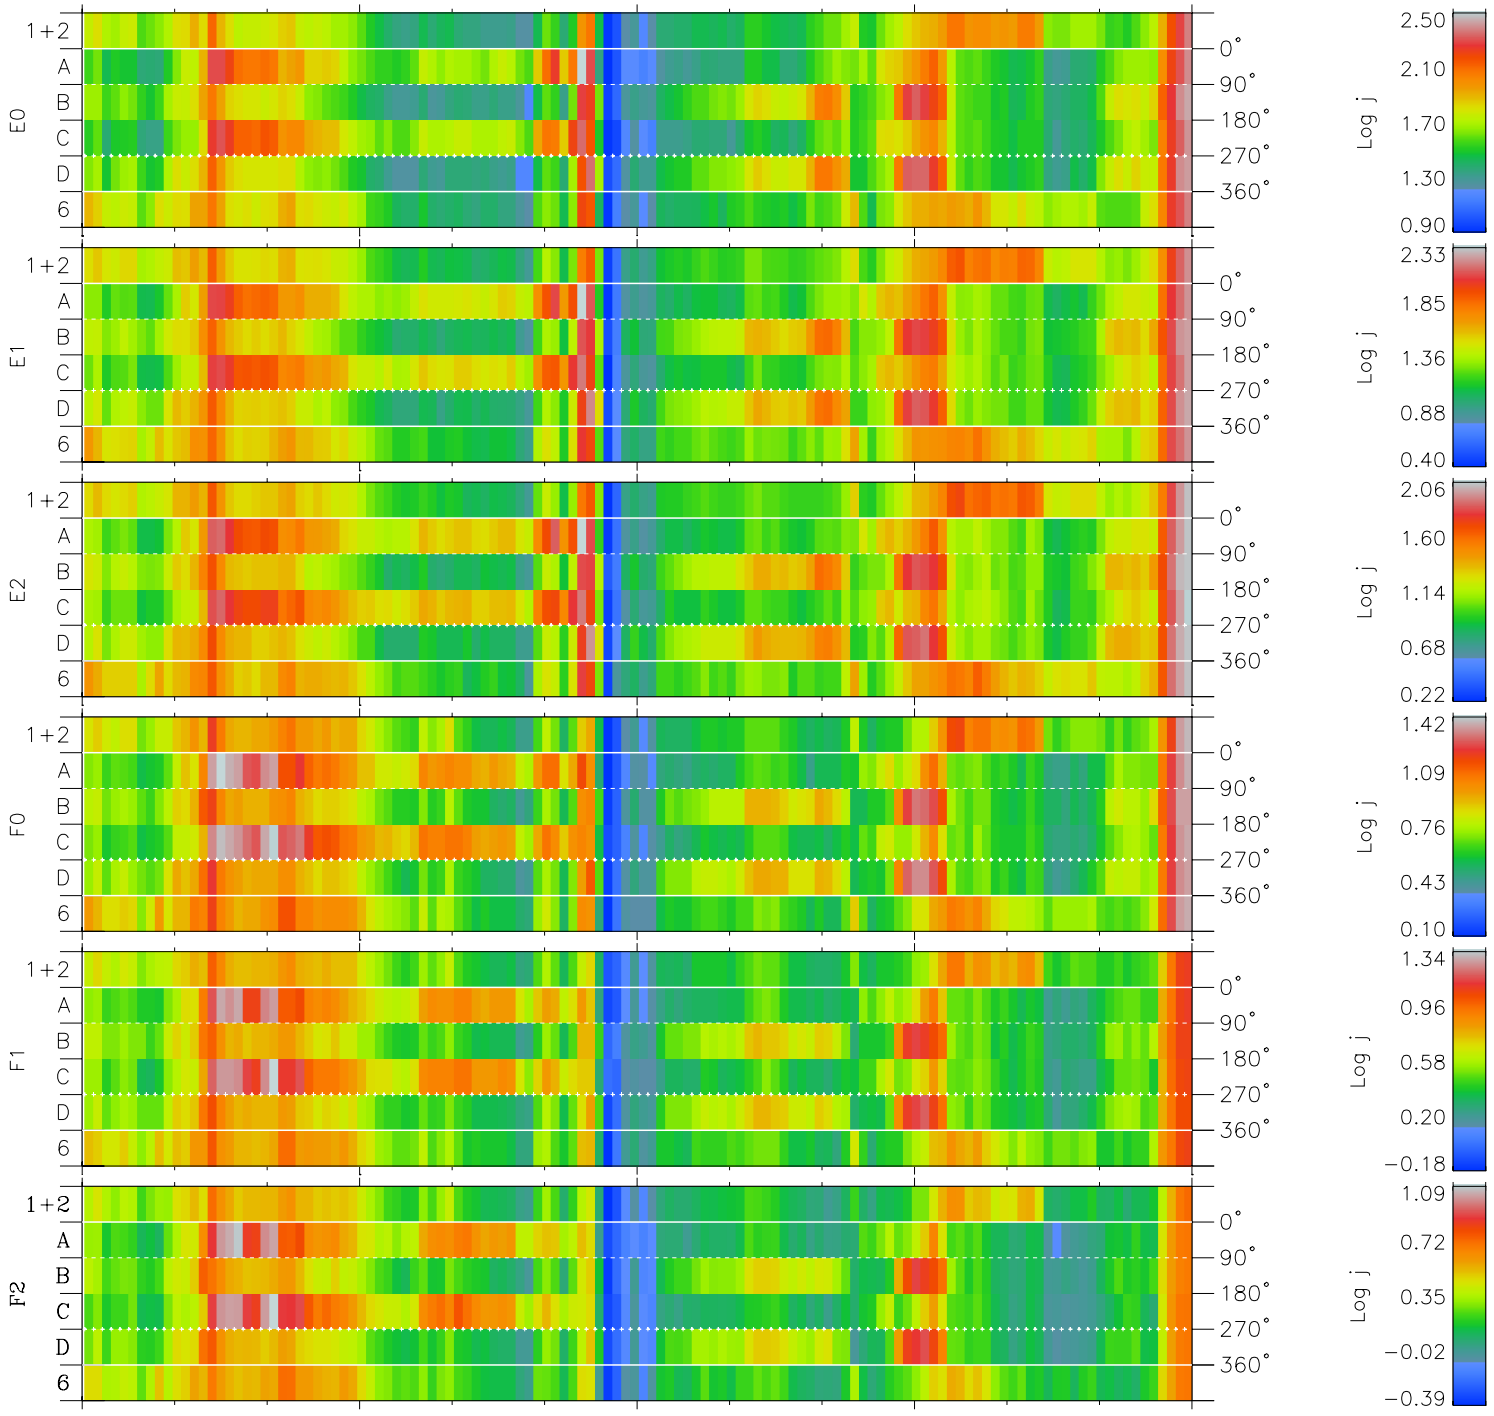

# Galileo EPD Real Time Azimuth Anisotropies 99301

Software Version: RTAZIM\_FLUX V 1.20  
 Data Production: 06-10-00  
 Plot Production: Mon Sep 17 02:55:52 2001  
 Color File: wondr3  
 Geofactor File: 1.1

00:00:00 1999-301	301-06	301-12	301-18	00:00:00 1999-302	
+	+	+	+	+	X JSE(R <sub>j</sub> )
-54.77	-55.32	-55.85	-56.38	-56.89	Y JSE(R <sub>j</sub> )
75.56	75.62	75.66	75.69	75.71	Z JSE(R <sub>j</sub> )
1.68	1.71	1.74	1.77	1.79	

◇ = Jupiter look direction  
 □ = Corotation look direction