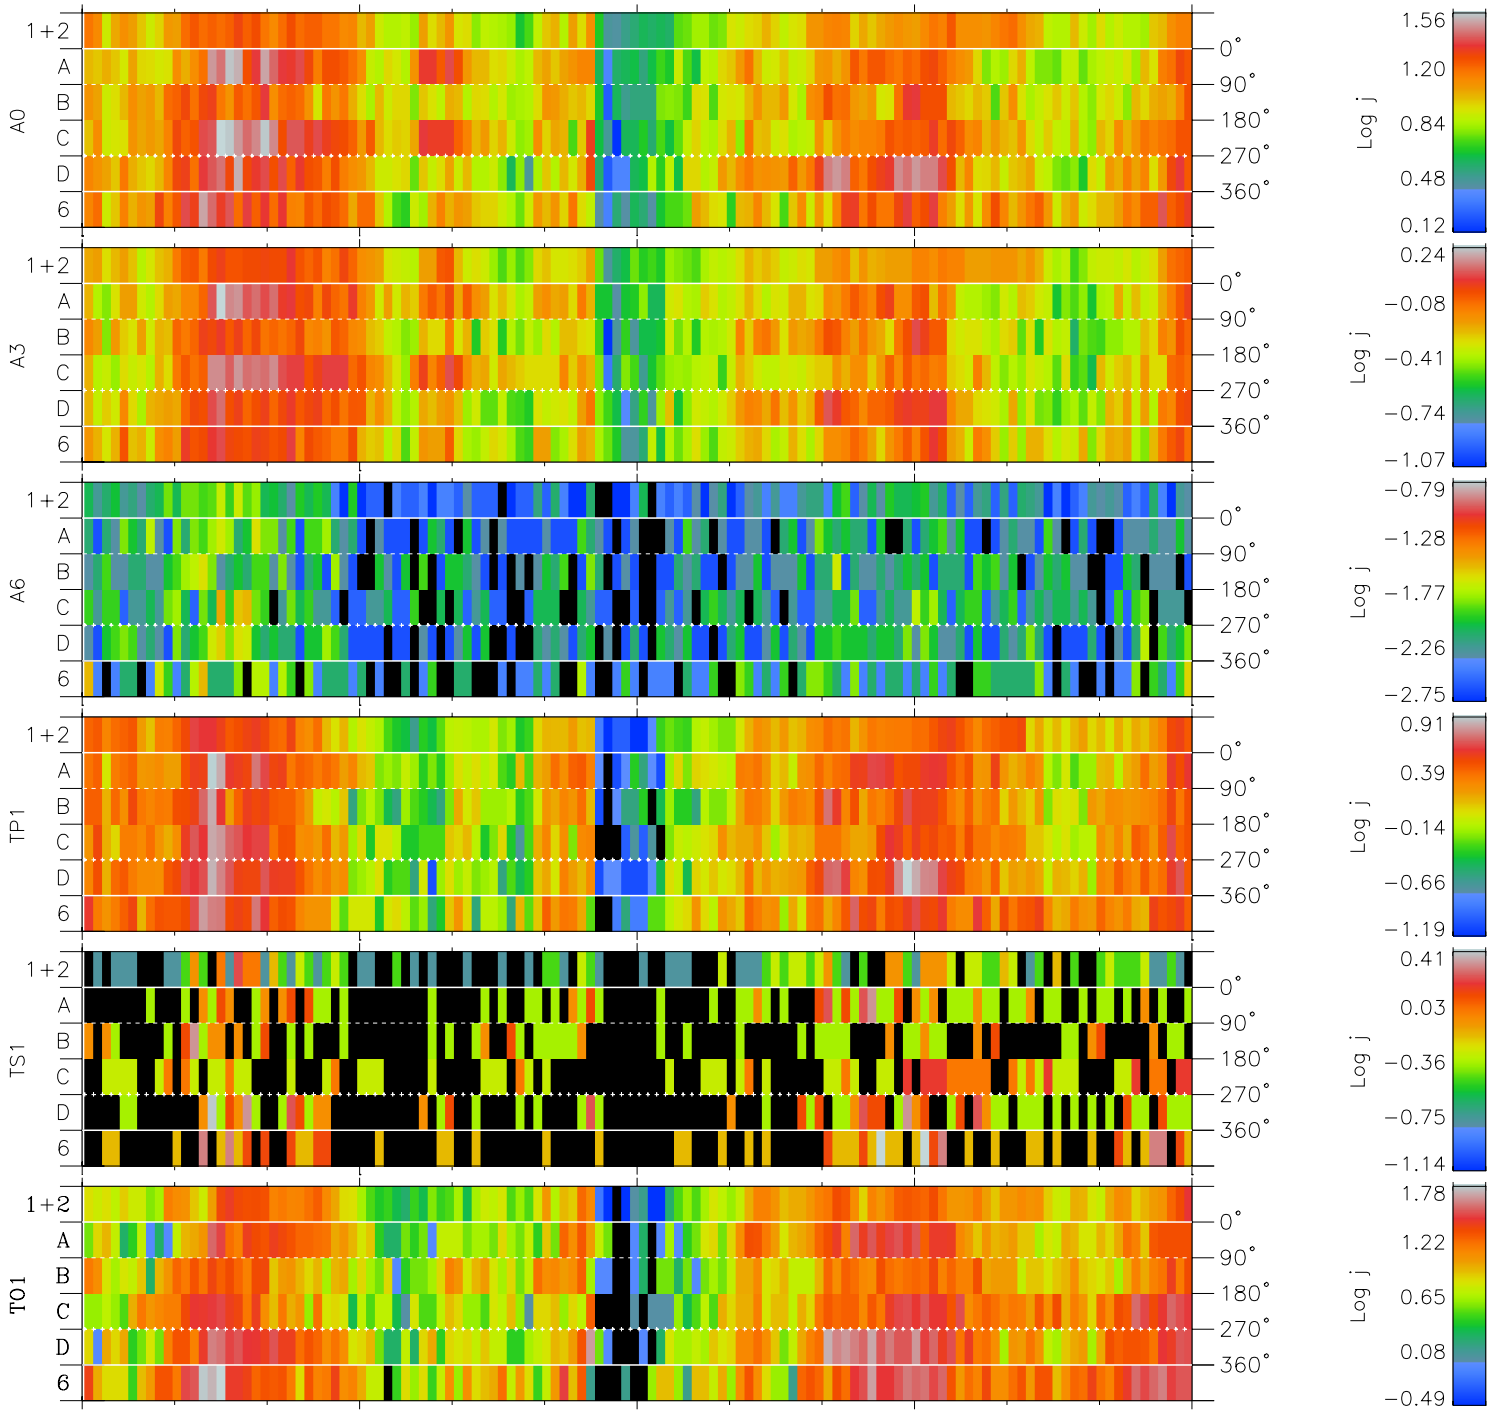

# Galileo EPD Real Time Azimuth Anisotropies 99301

Software Version: RTAZIM\_FLUX V 1.20  
 Data Production: 06-10-00  
 Plot Production: Mon Sep 17 02:55:47 2001  
 Color File: wondr3  
 Geofactor File: 1.1

00:00:00 1999-301	301-06	301-12	301-18	00:00:00 1999-302	X JSE(R <sub>j</sub> )
+	+	+	+	+	Y JSE(R <sub>j</sub> )
-54.77	-55.32	-55.85	-56.38	-56.89	Z JSE(R <sub>j</sub> )
75.56	75.62	75.66	75.69	75.71	
1.68	1.71	1.74	1.77	1.79	

- ◇ = Jupiter look direction
- = Corotation look direction