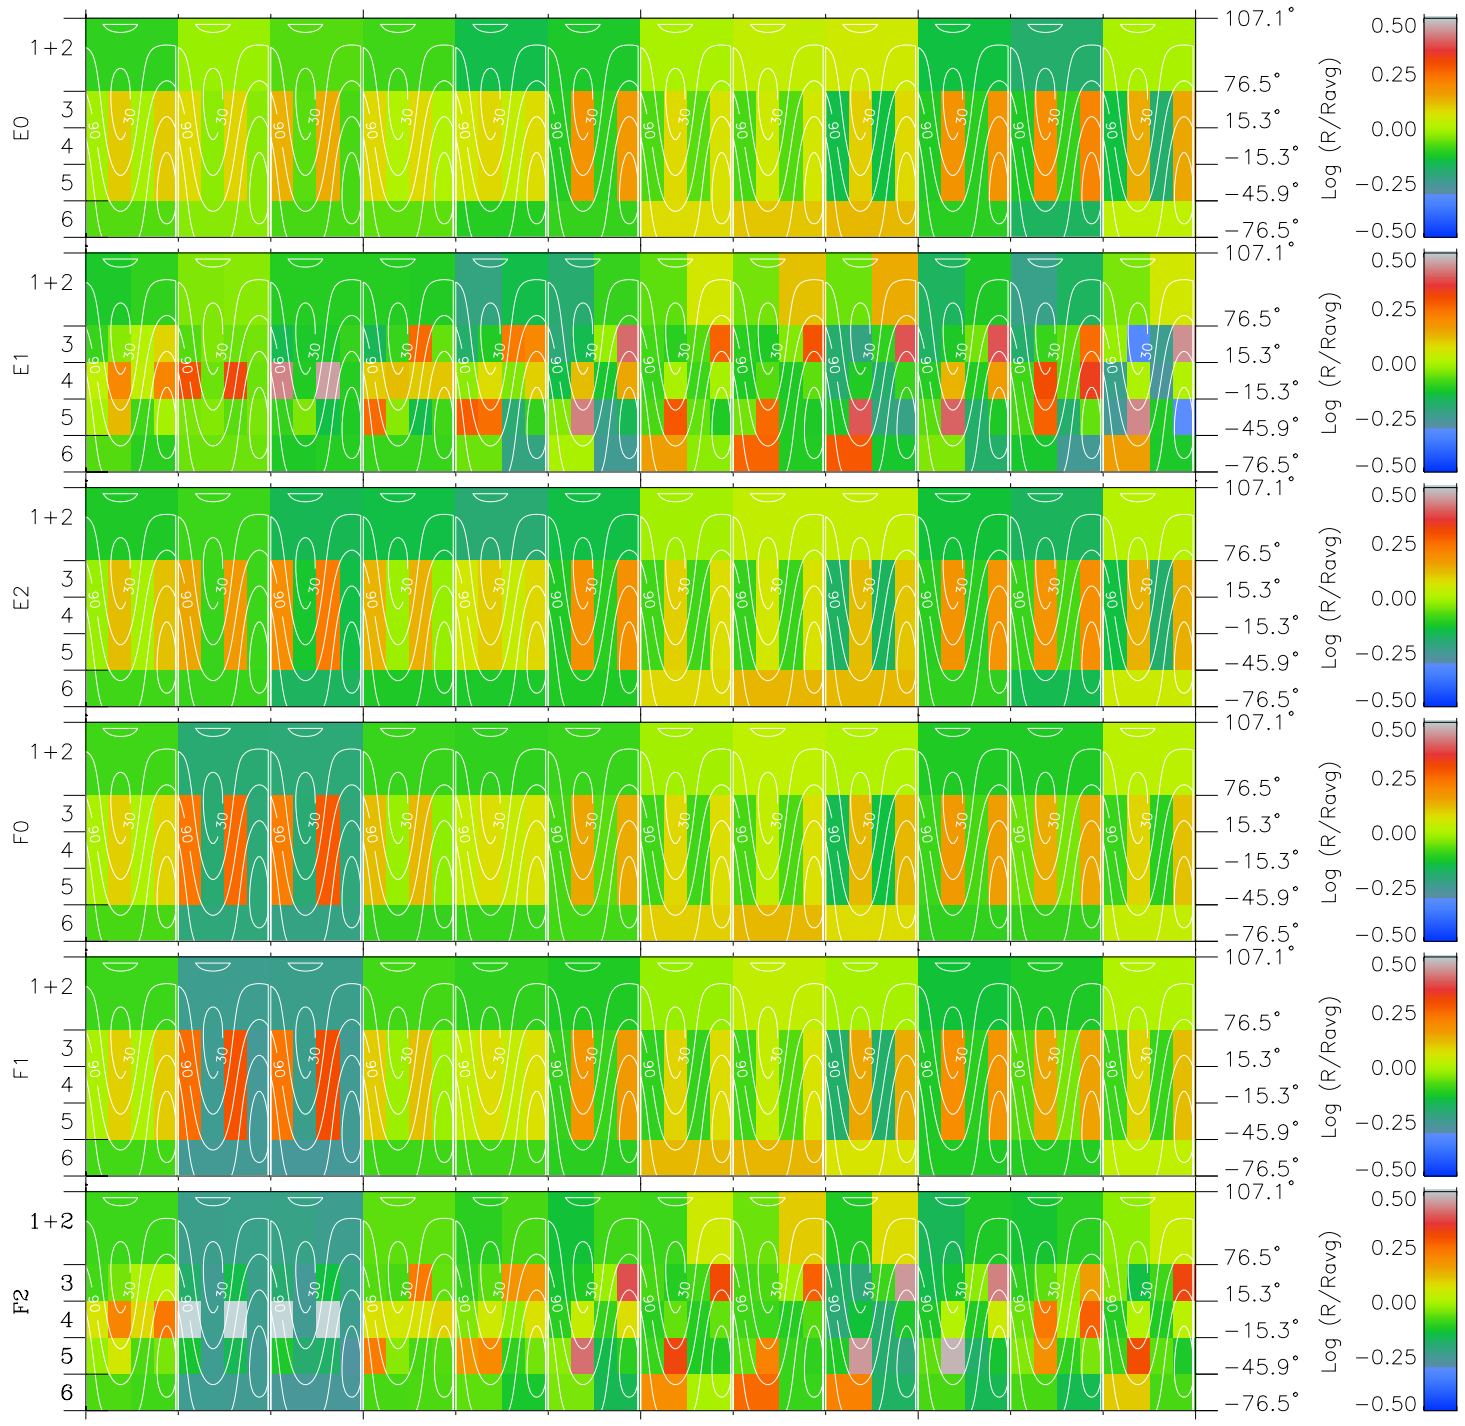

Galileo EPD Real Time All-Sky Anisotropies 99300

Software Version: RTSKY_MEAN V 1.20
 Data Production: 06-10-00
 Plot Production: Mon Sep 17 02:46:34 2001
 Color File: wondr3
 Geofactor File: 1.1

00:00:00 1999-300	300-06	300-12	300-18	00:00:00 1999-301	X JSE(R _j)
+	+	+	+	+	Y JSE(R _j)
-52.48	-53.07	-53.65	-54.22	-54.77	Z JSE(R _j)
75.18	75.29	75.40	75.49	75.56	
1.56	1.59	1.62	1.65	1.68	

- ◇ = Jupiter look direction
- = Corotation look direction