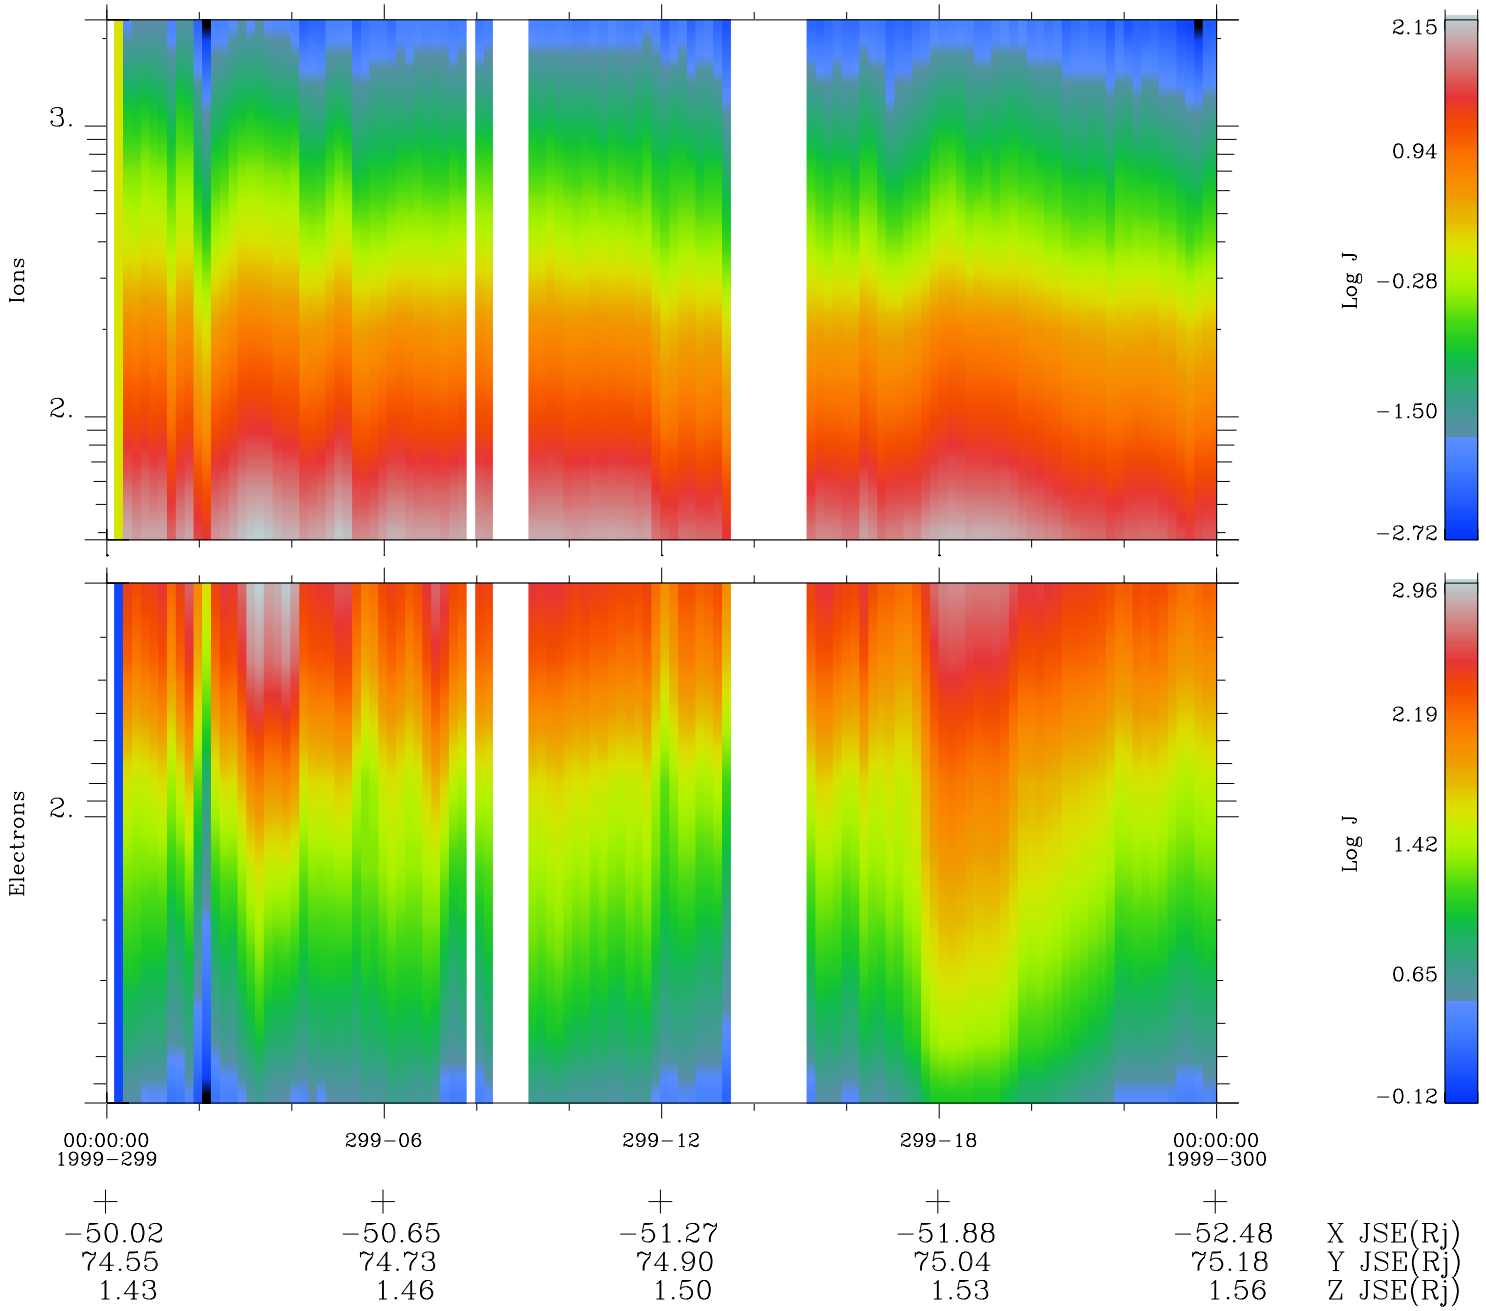

Galileo EPD Real Time Omni Spectrum 99299

Software Version: RTSPEC_OMNI V 1.20
 Data Production: 06-03-00
 Plot Production: Mon Sep 17 02:38:34 2001
 Color File: wondr3
 Geofactor File: 1.1

◇ = Jupiter look direction
 □ = Corotation look direction