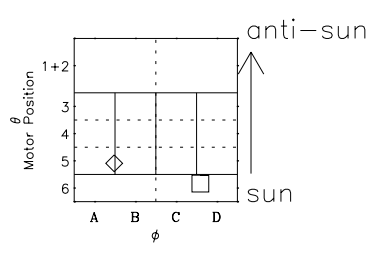

Galileo EPD Real Time Omni Spectrum 99299

Software Version: RTSPEC_OMNI V 1.20
 Data Production: 06-03-00
 Plot Production: Mon Sep 17 02:38:34 2001
 Color File: wondr3
 Geofactor File: 1.1

◇ = Jupiter look direction
 □ = Corotation look direction