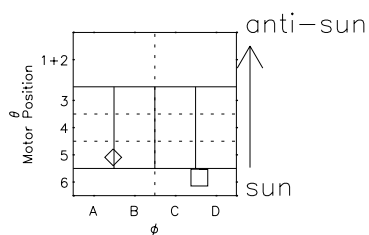

Galileo EPD Real Time R6 Ions Spectra 99299

Software Version: RTSPEC_R6 V 1.20
 Data Production: 06-03-00
 Plot Production: Mon Sep 17 02:38:23 2001
 Color File: wondr3
 Geofactor File: 1.1

- ◇ = Jupiter look direction
- = Corotation look direction