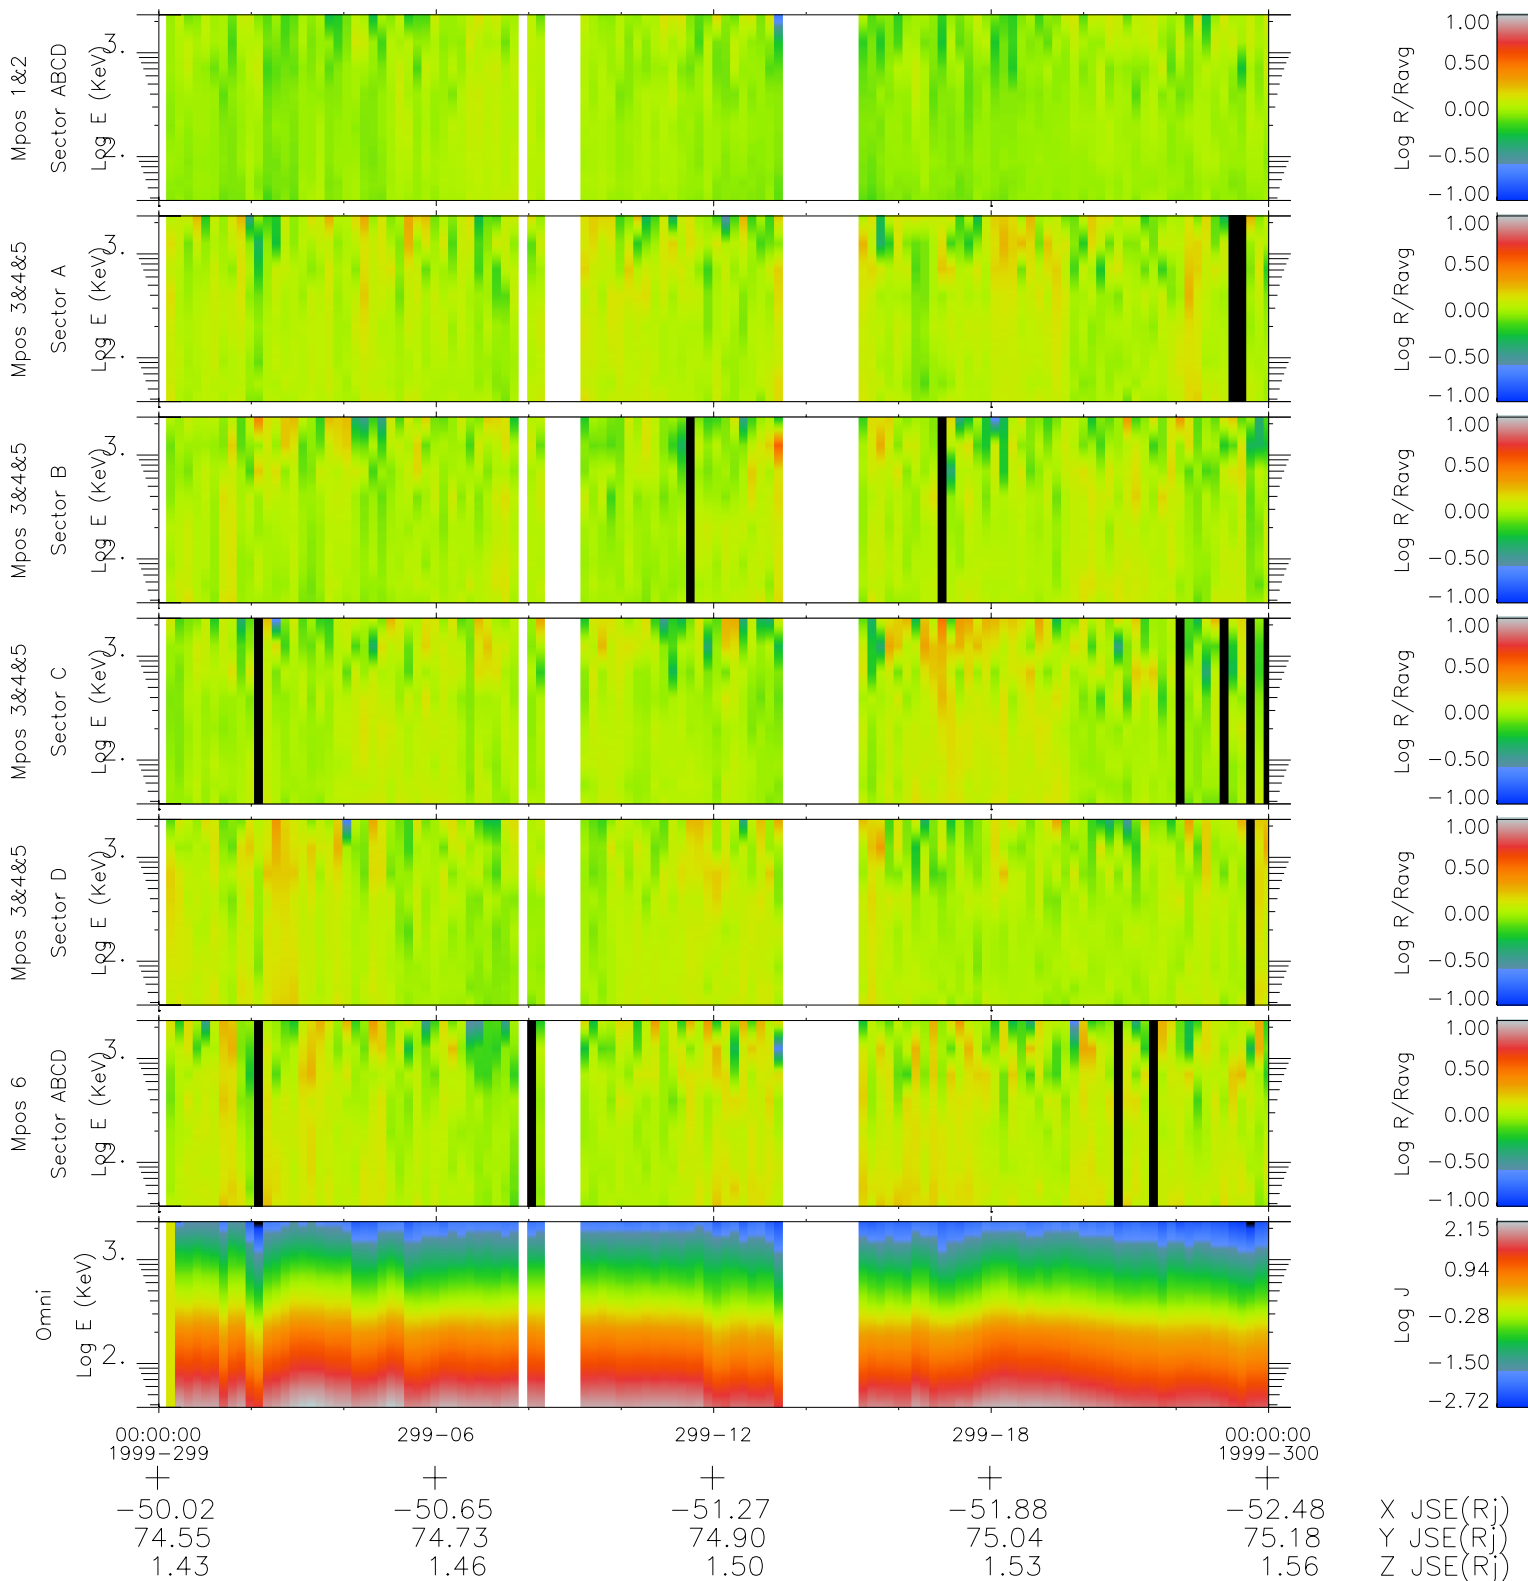

Galileo EPD Real Time R6 Ions Spectra 99299

Software Version: RTSPEC_R6 V 1.20
 Data Production: 06-03-00
 Plot Production: Mon Sep 17 02:38:23 2001
 Color File: wondr3
 Geofactor File: 1.1

- ◇ = Jupiter look direction
- = Corotation look direction