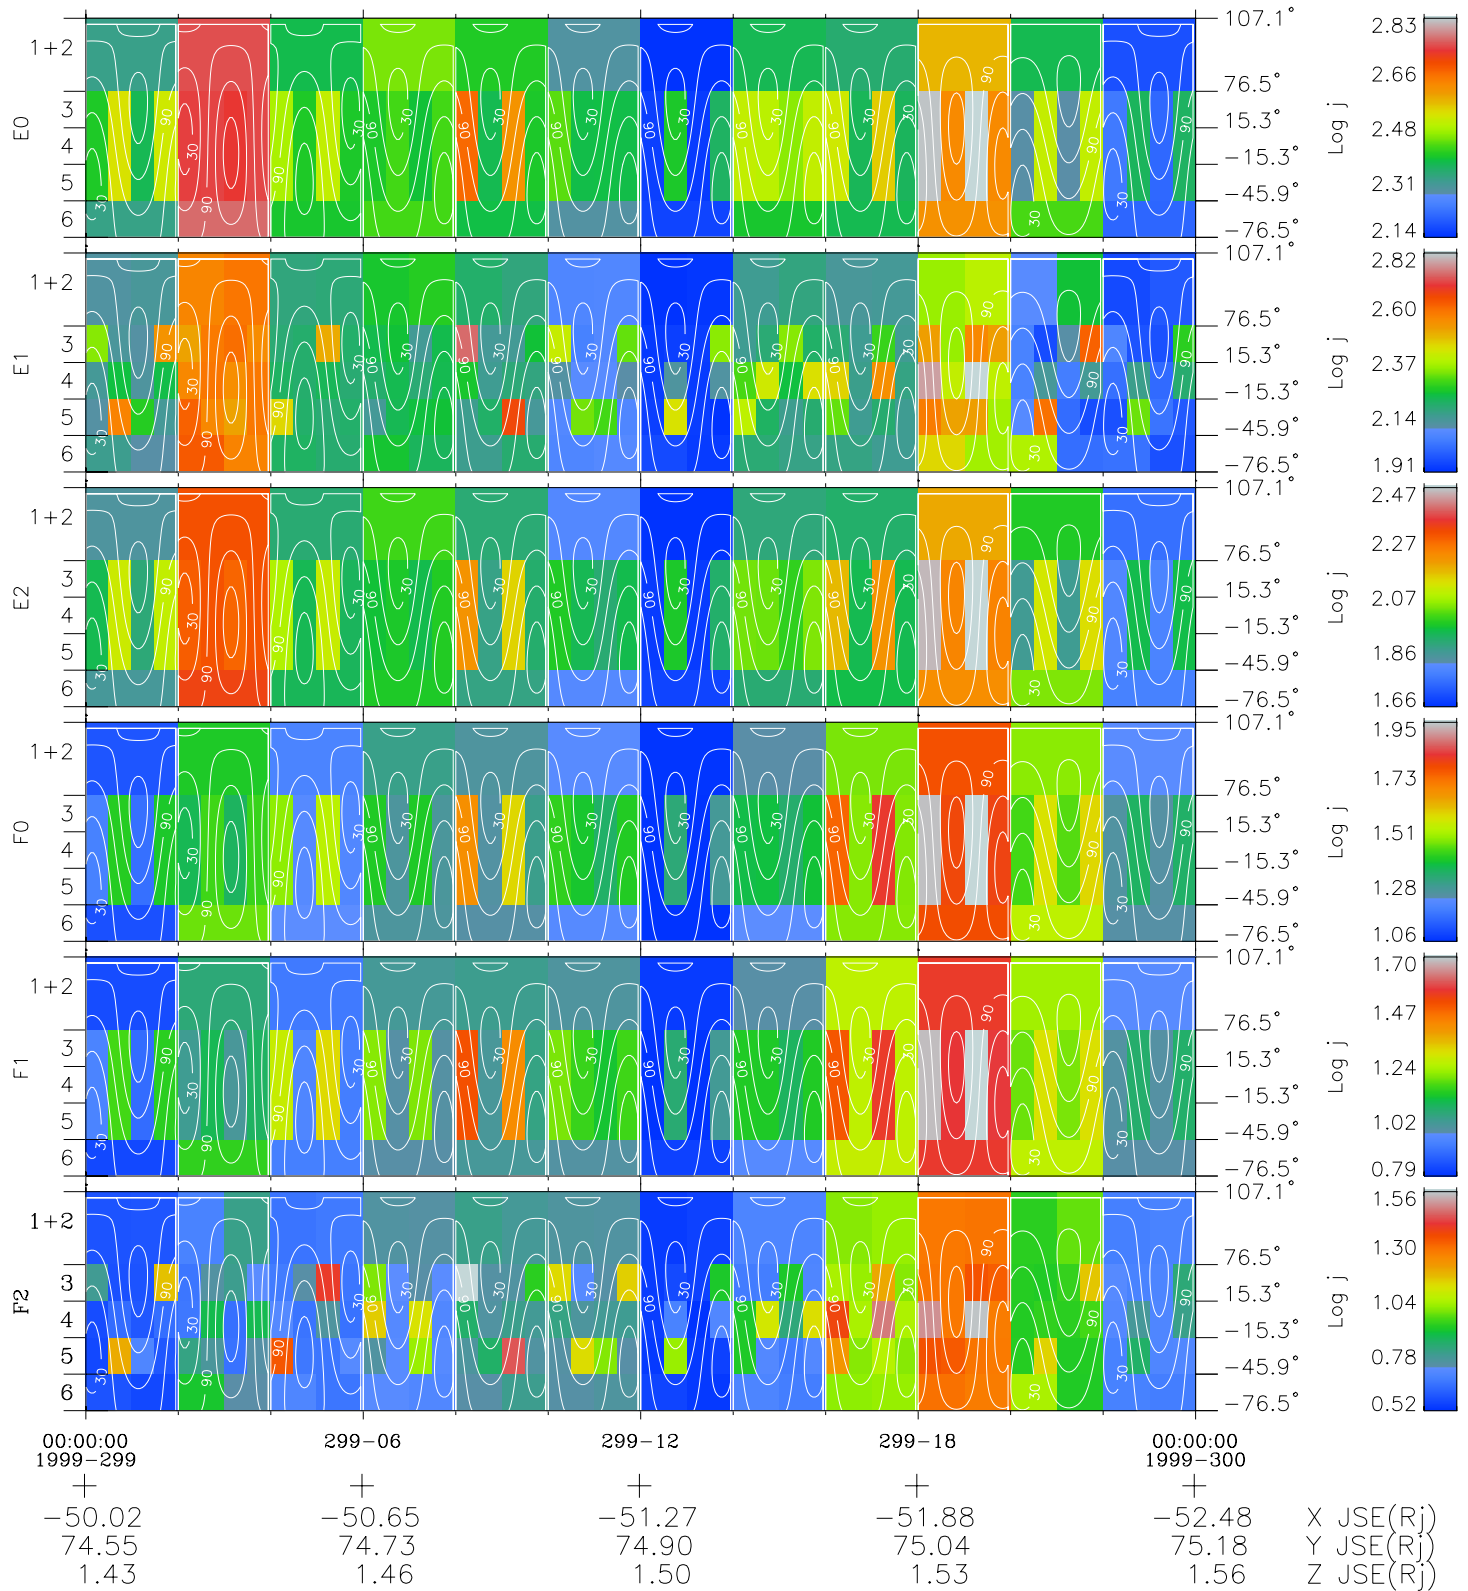

Galileo EPD Real Time All-Sky Anisotropies 99299

Software Version: RTSKY_FLUX V 1.20
 Data Production: 06-03-00
 Plot Production: Mon Sep 17 02:39:00 2001
 Color File: wondr3
 Geofactor File: 1.1

- ◇ = Jupiter look direction
- = Corotation look direction