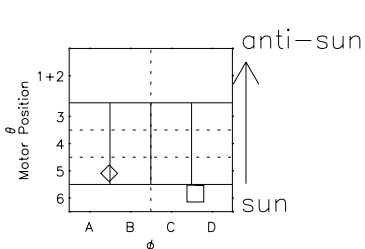

Galileo EPD Real Time All-Sky Anisotropies 99299

Software Version: RTSKY_FLUX V 1.20
 Data Production: 06-03-00
 Plot Production: Mon Sep 17 02:39:00 2001
 Color File: wondr3
 Geofactor File: 1.1

- ◇ = Jupiter look direction
- = Corotation look direction