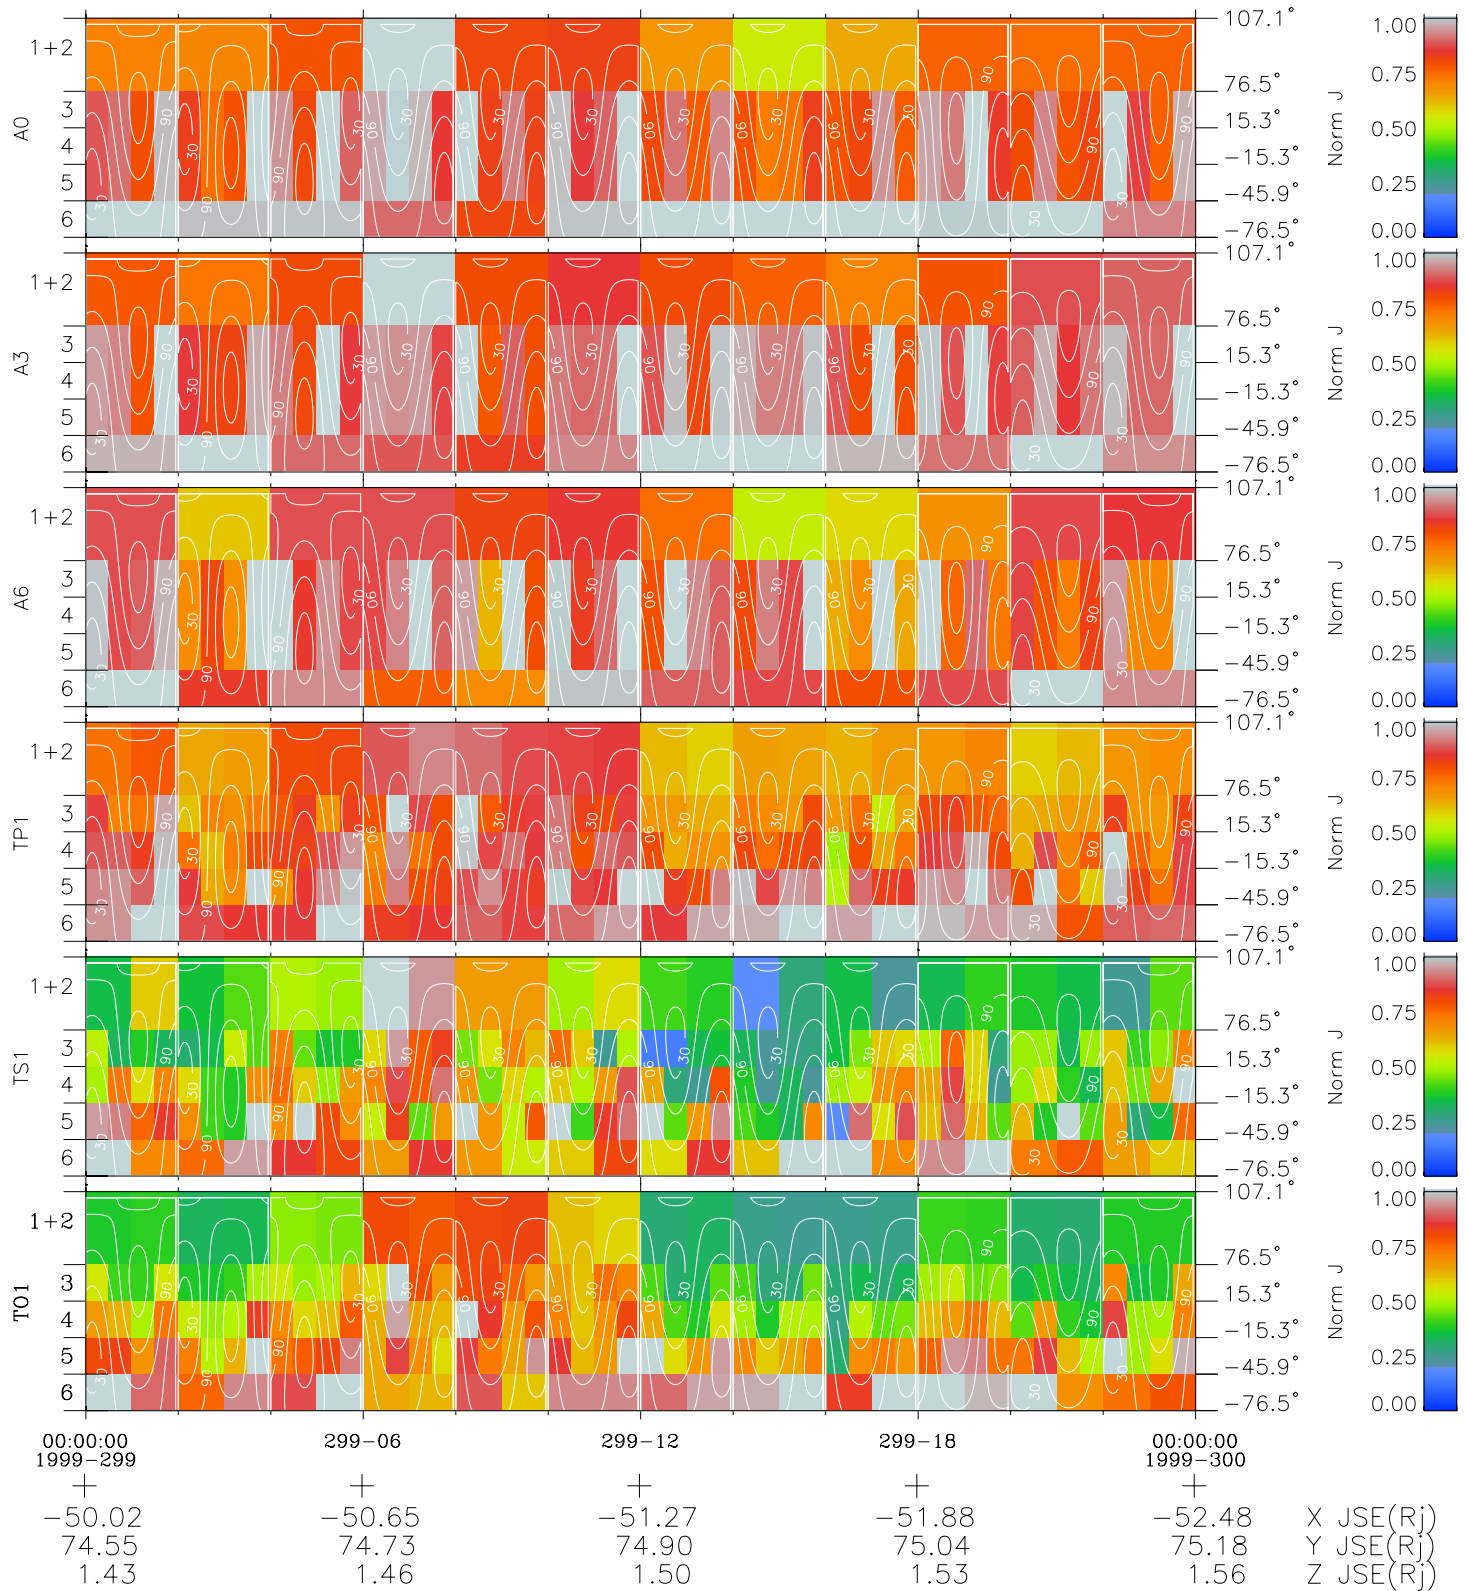

# Galileo EPD Real Time All-Sky Anisotropies 99299

Software Version: RTSKY\_NORM V 1.20  
 Data Production: 06-03-00  
 Plot Production: Mon Sep 17 02:39:07 2001  
 Color File: wondr3  
 Geofactor File: 1.1

- ◇ = Jupiter look direction
- = Corotation look direction