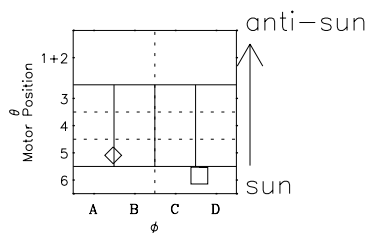

Galileo EPD Real-Time Omni 99299

Software Version: RTLINE_OMNI V 1.20
Data Production: 06-03-00
Plot Production: Mon Sep 17 02:40:19 2001

- ◇ = Jupiter look direction
- = Corotation look direction