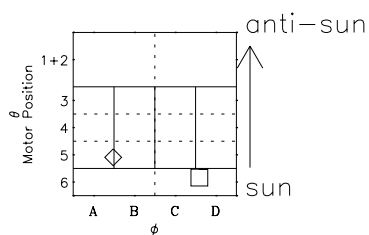

Galileo EPD Real-Time Omni 99299

Software Version: RTLINE_OMNI V 1.20
Data Production: 06-03-00
Plot Production: Mon Sep 17 02:40:19 2001

- ◇ = Jupiter look direction
- = Corotation look direction