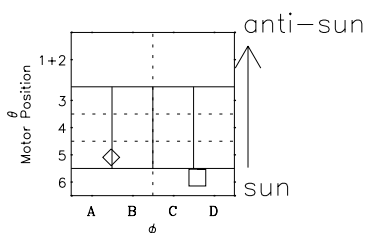

Galileo EPD Real-Time Six-Sector 99299

Software Version: RTLINE_R6 V 1.20
Data Production: 06-03-00
Plot Production: Mon Sep 17 02:40:26 2001

◇ = Jupiter look direction
□ = Corotation look direction