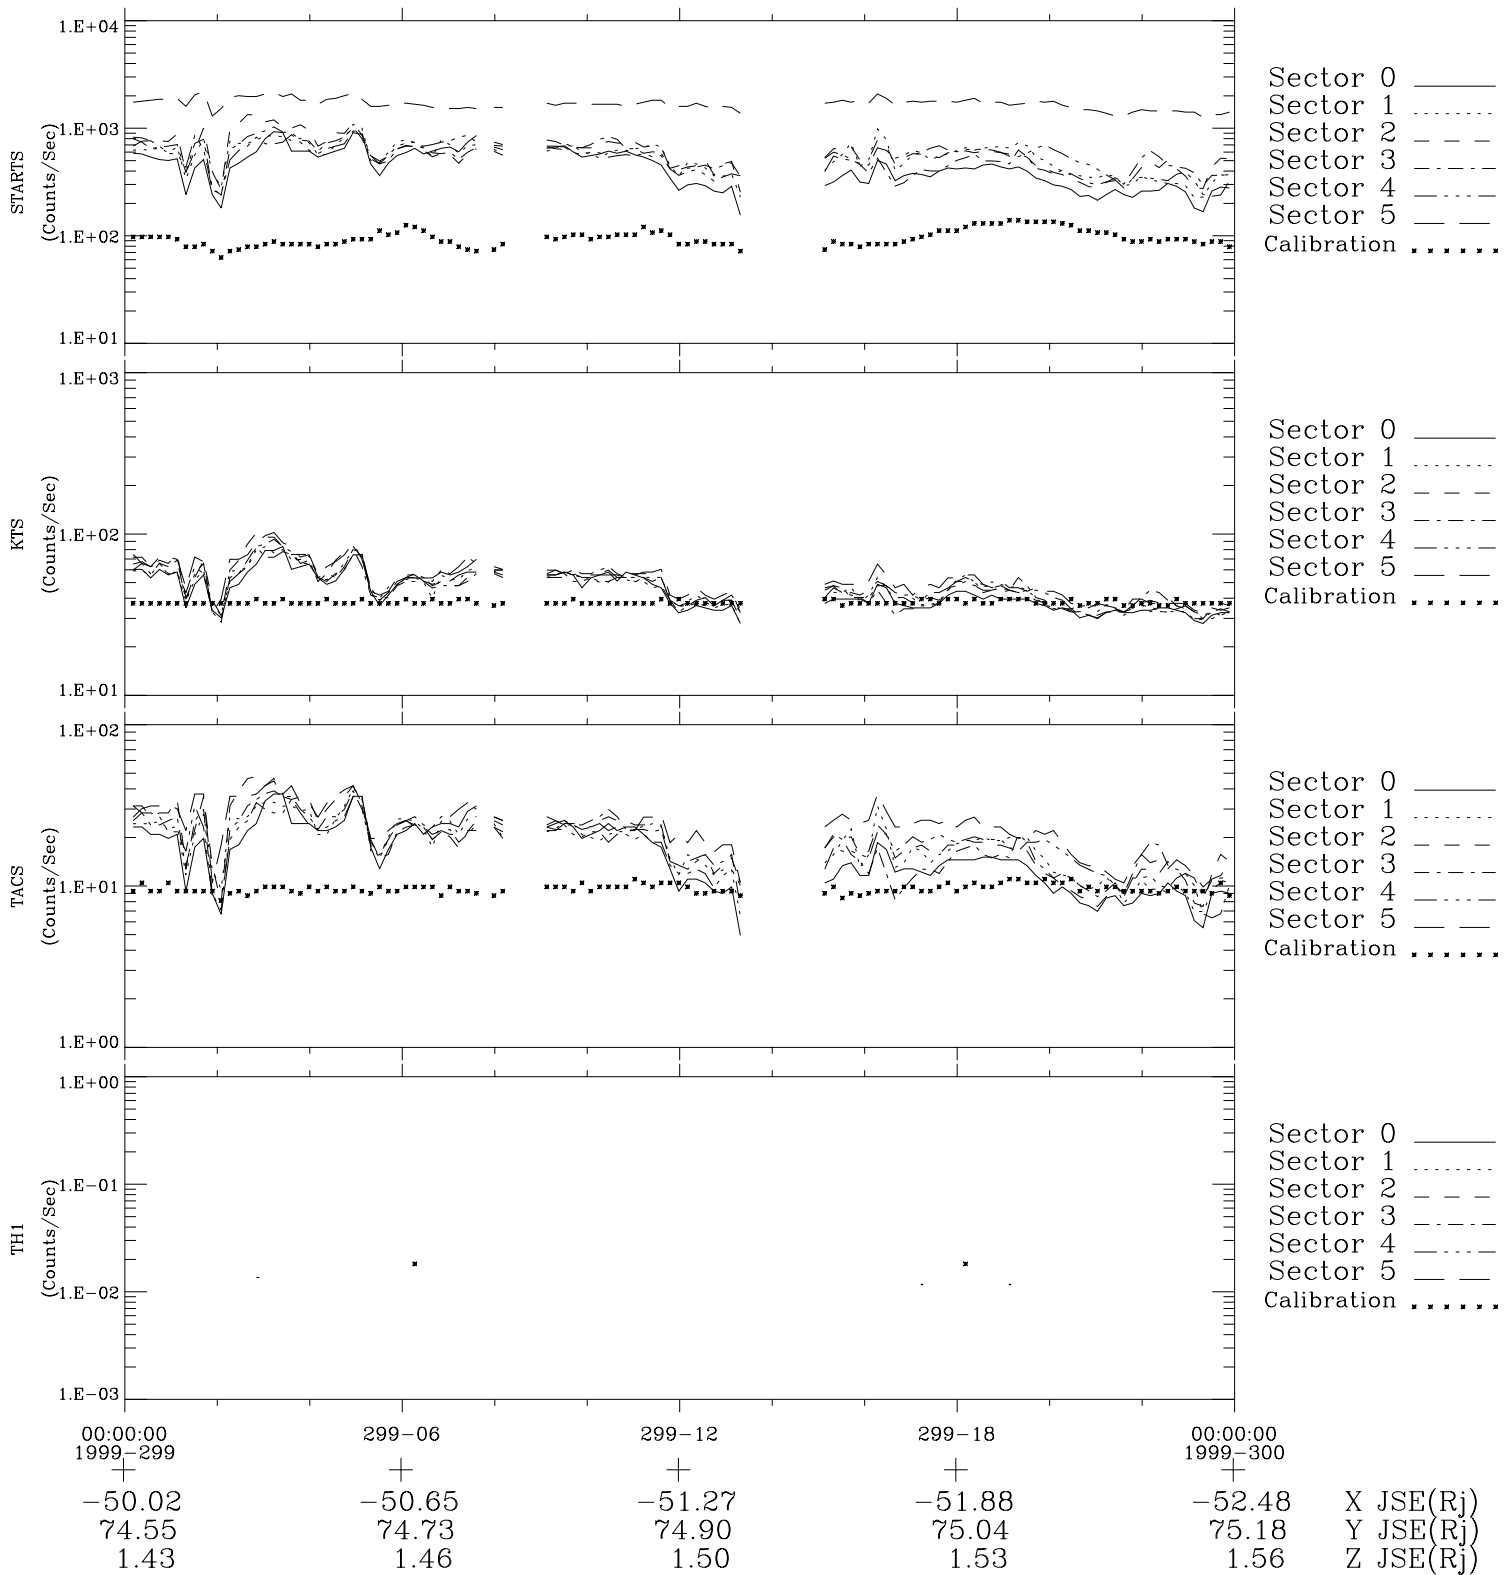

Galileo EPD Real-Time Six-Sector 99299

Software Version: RTLINE_R6 V 1.20
Data Production: 06-03-00
Plot Production: Mon Sep 17 02:40:26 2001

◇ = Jupiter look direction
□ = Corotation look direction