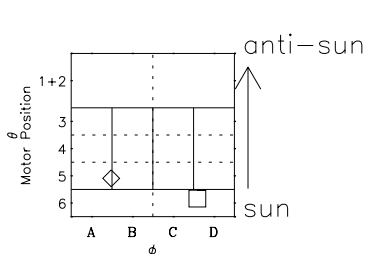

# Galileo EPD Real-Time Six-Sector 99299

Software Version: RTLINE\_R6 V 1.20  
Data Production: 06-03-00  
Plot Production: Mon Sep 17 02:40:26 2001

◇ = Jupiter look direction  
□ = Corotation look direction