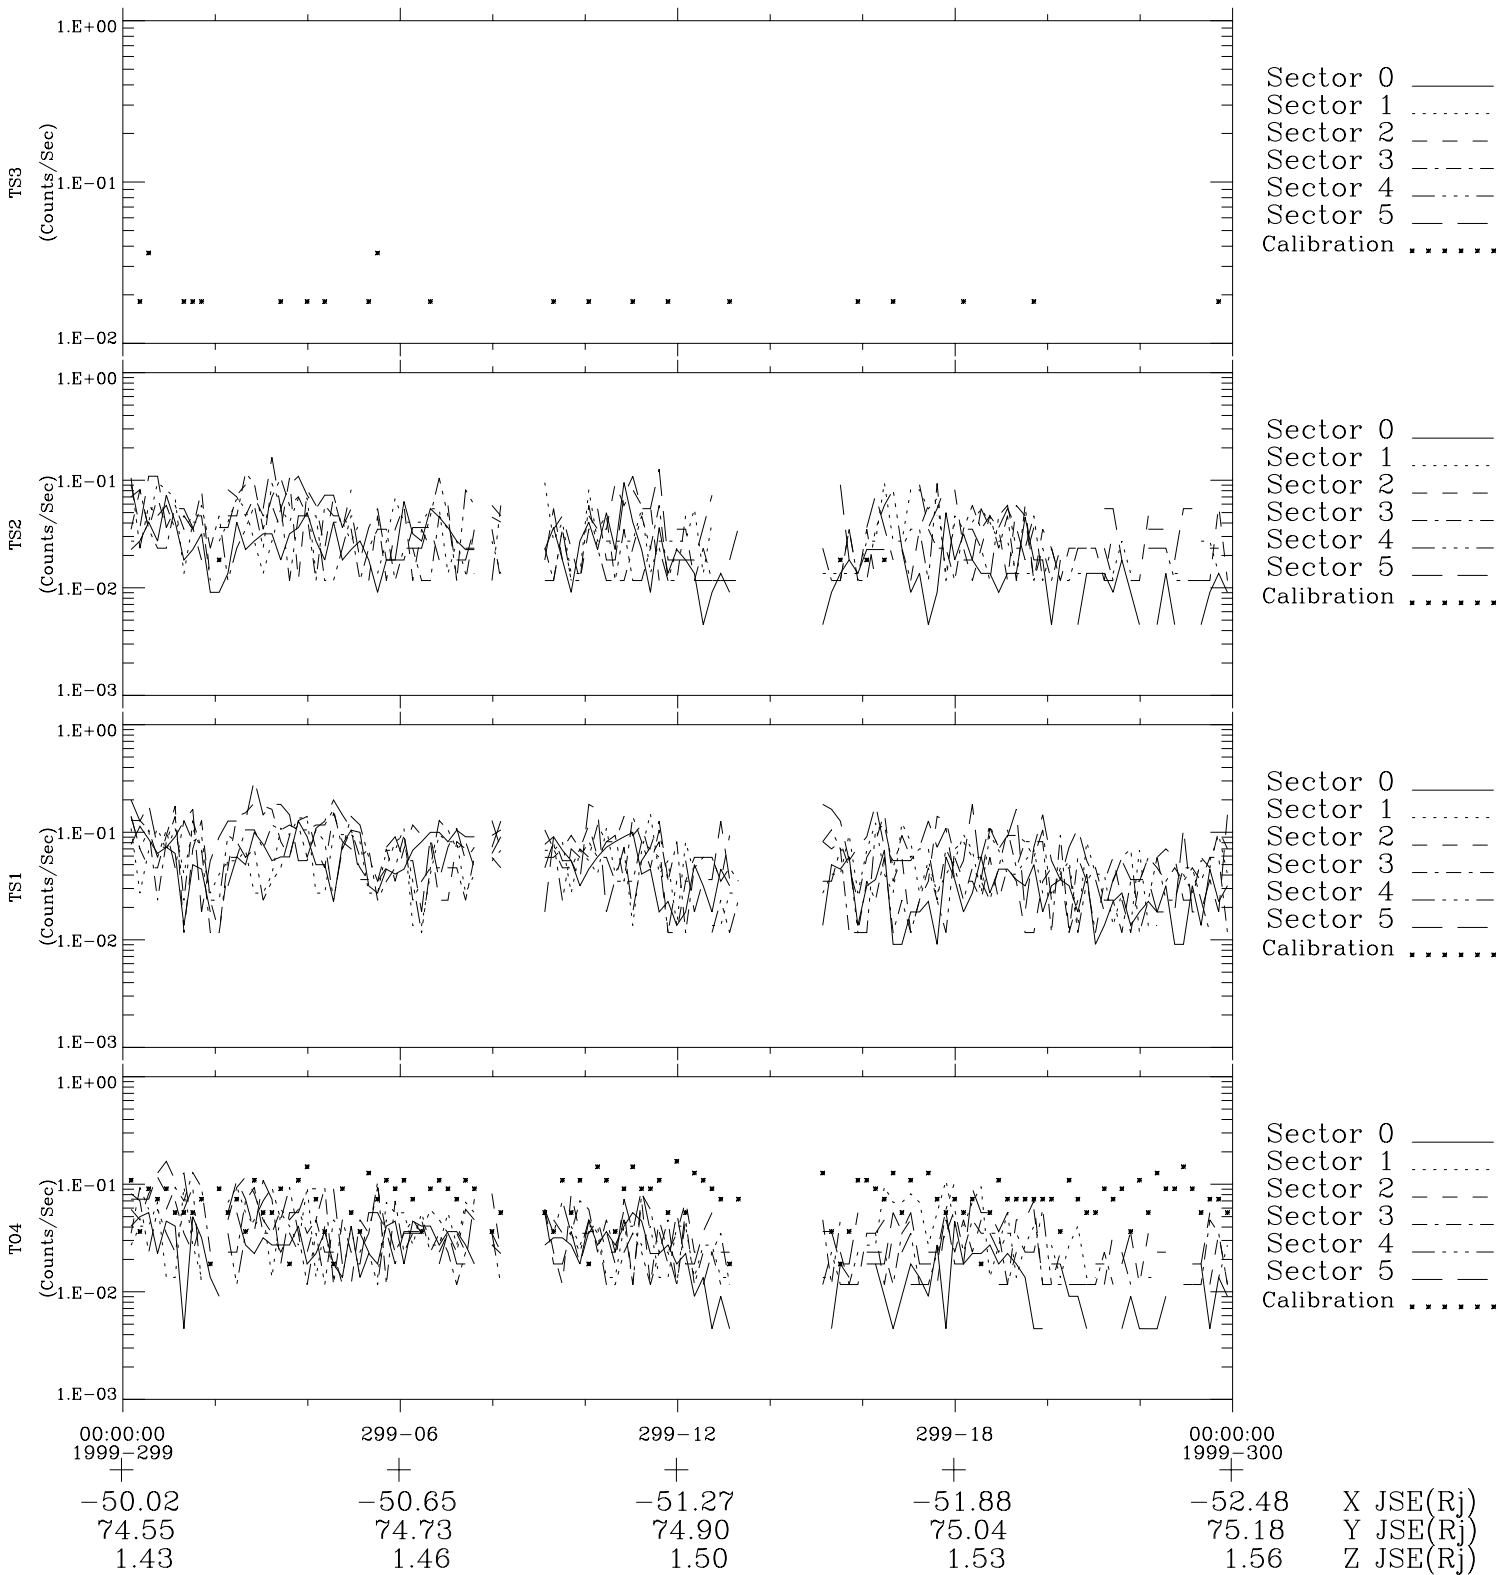

# Galileo EPD Real-Time Six-Sector 99299

Software Version: RTLINE\_R6 V 1.20  
Data Production: 06-03-00  
Plot Production: Mon Sep 17 02:40:26 2001

◇ = Jupiter look direction  
□ = Corotation look direction