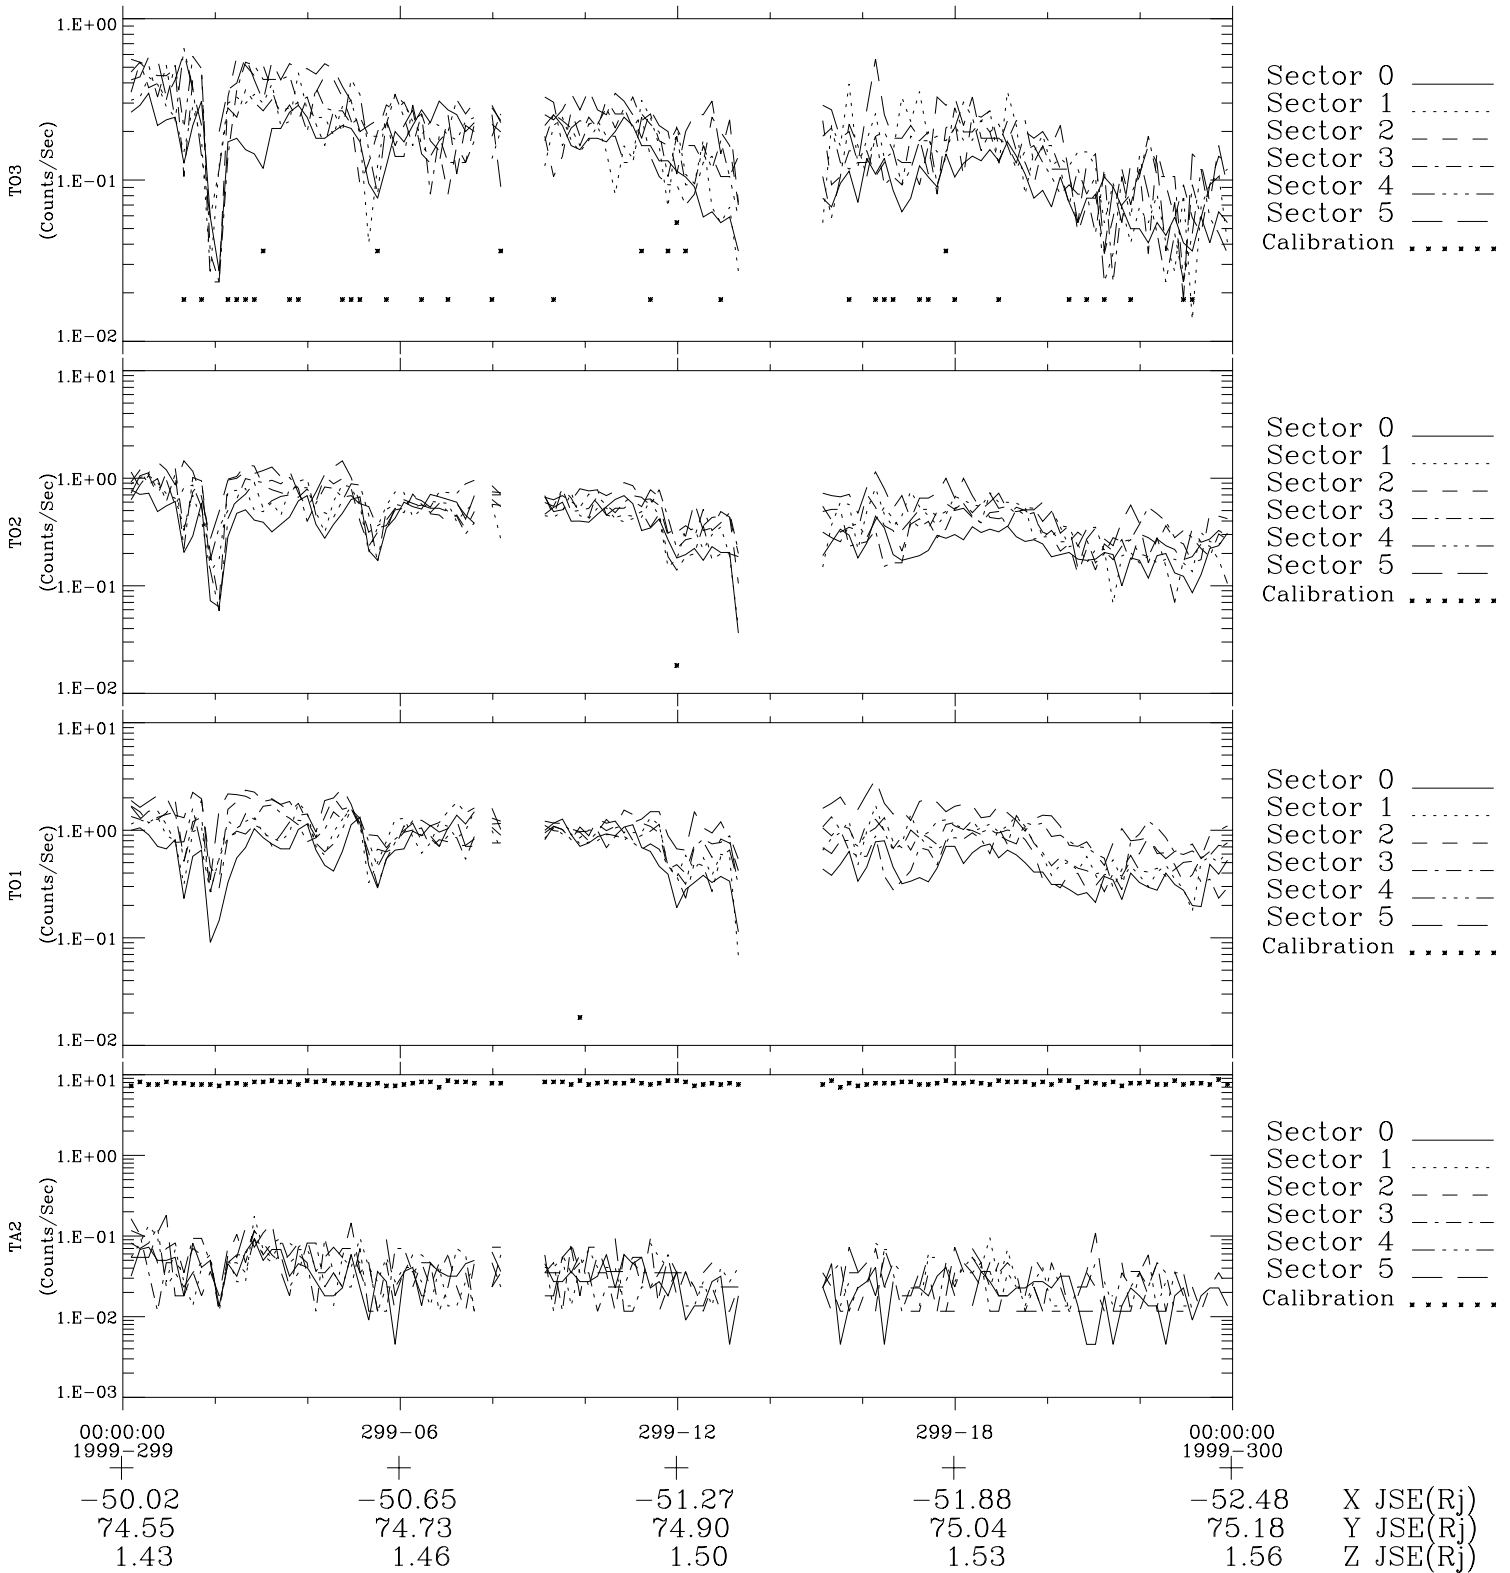

# Galileo EPD Real-Time Six-Sector 99299

Software Version: RTLINE\_R6 V 1.20  
Data Production: 06-03-00  
Plot Production: Mon Sep 17 02:40:25 2001

◇ = Jupiter look direction  
□ = Corotation look direction