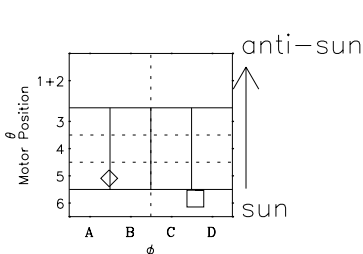

# Galileo EPD Real-Time Six-Sector 99299

Software Version: RTLINE\_R6 V 1.20  
Data Production: 06-03-00  
Plot Production: Mon Sep 17 02:40:25 2001

◇ = Jupiter look direction  
□ = Corotation look direction