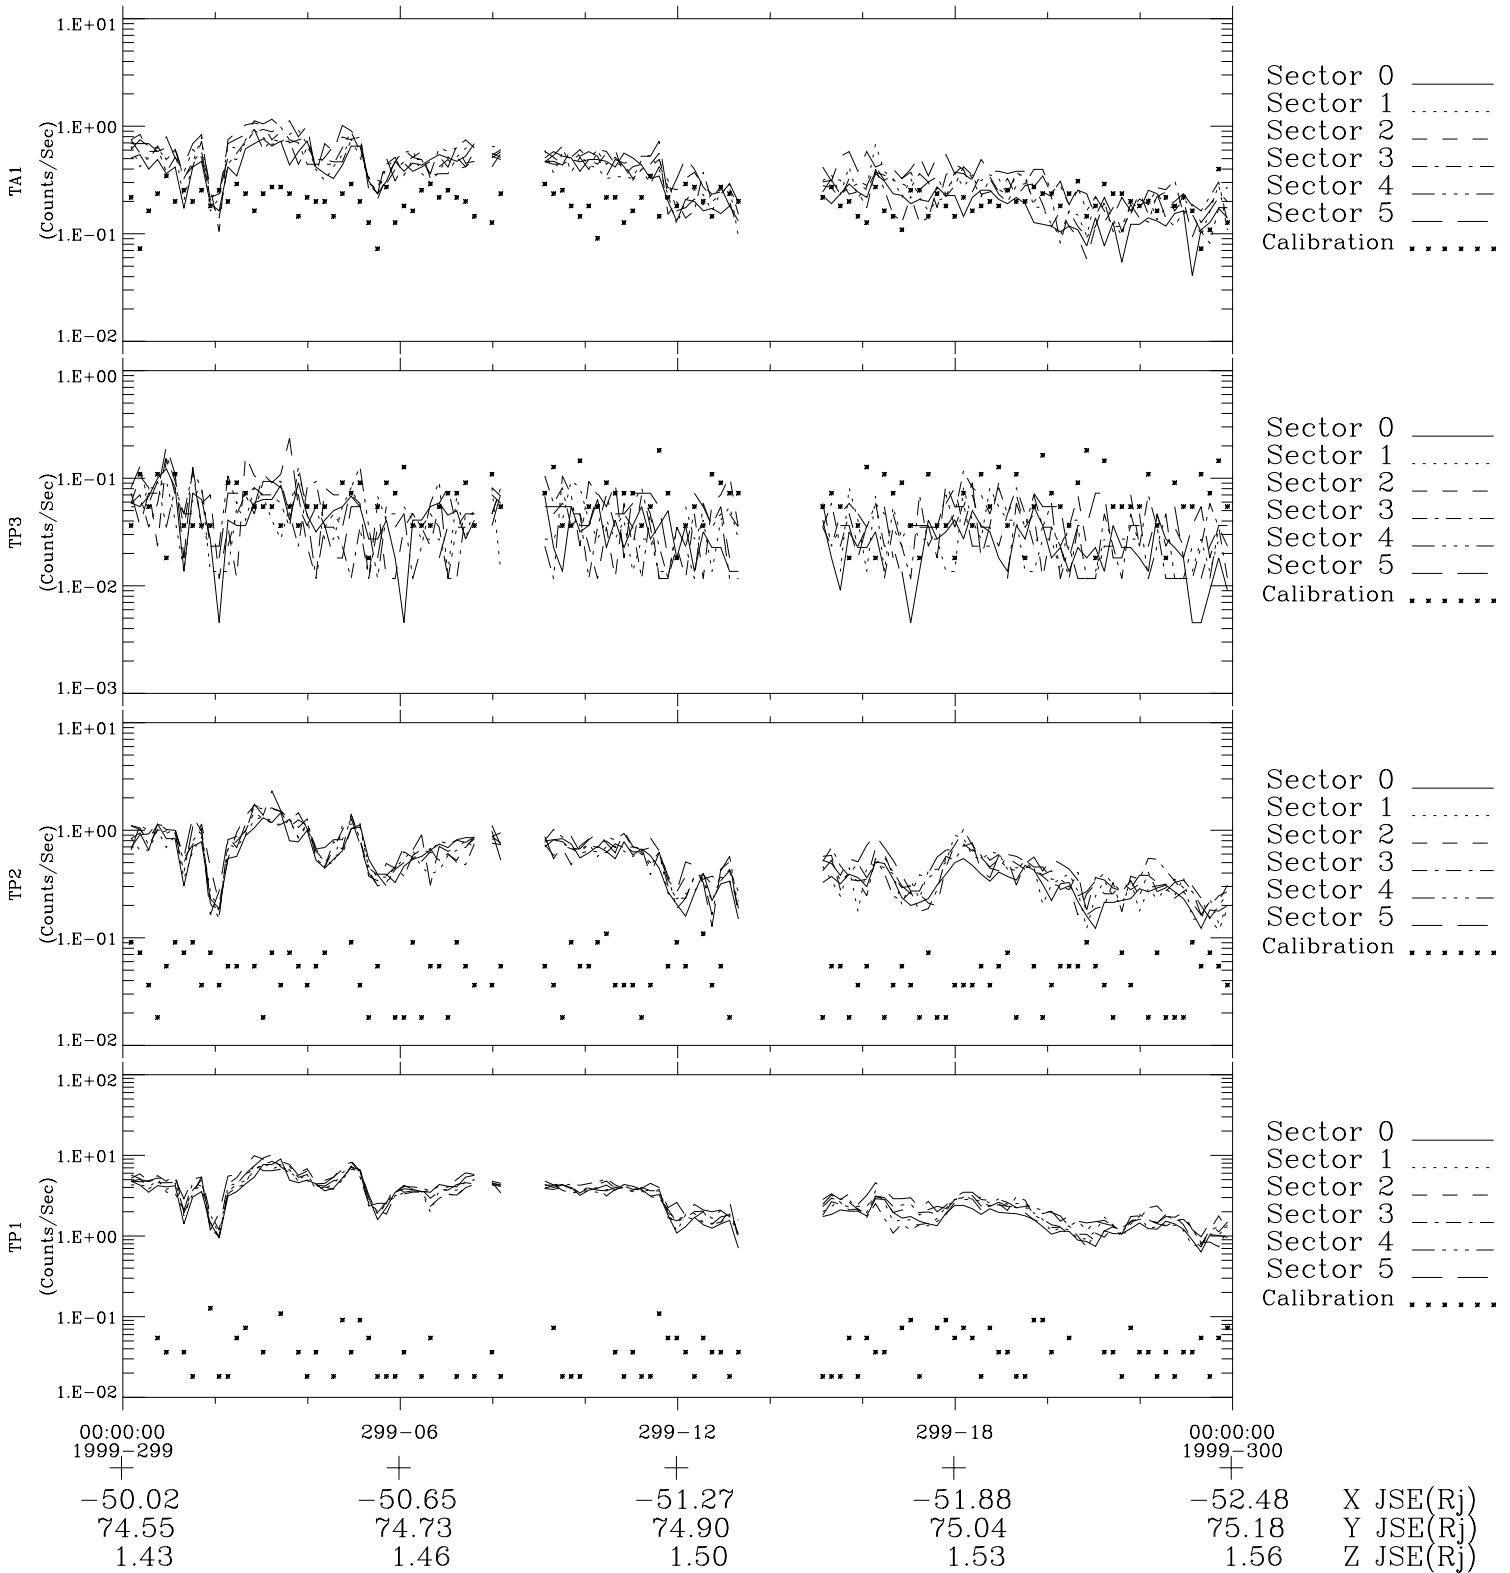

Galileo EPD Real-Time Six-Sector 99299

Software Version: RTLINE_R6 V 1.20
Data Production: 06-03-00
Plot Production: Mon Sep 17 02:40:24 2001

◇ = Jupiter look direction
□ = Corotation look direction