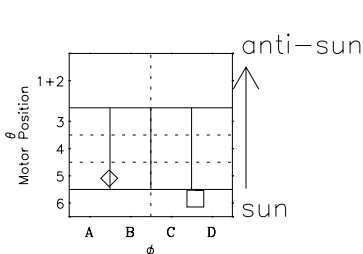

Galileo EPD Real-Time Six-Sector 99299

Software Version: RTLINE_R6 V 1.20
Data Production: 06-03-00
Plot Production: Mon Sep 17 02:40:24 2001

◇ = Jupiter look direction
□ = Corotation look direction