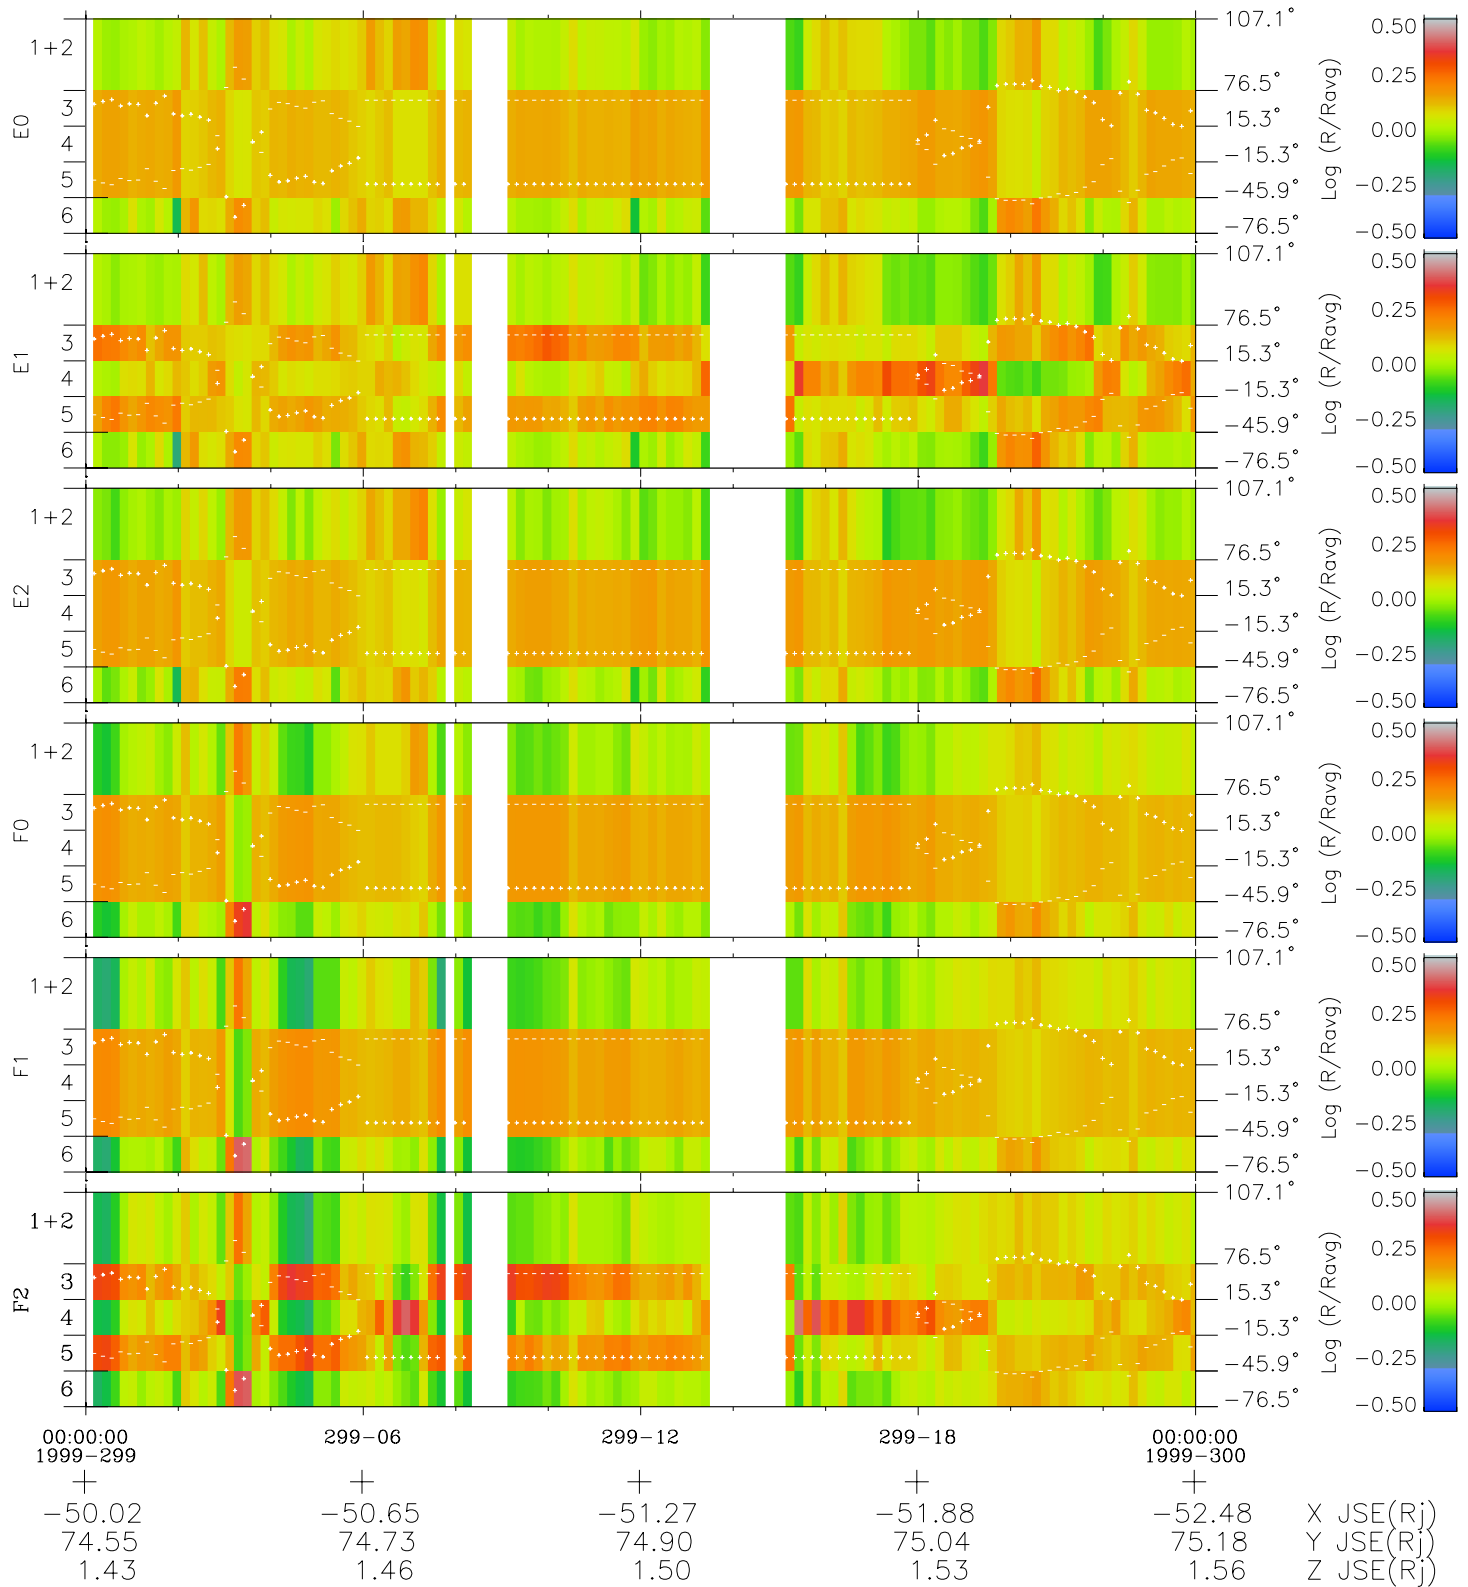

Galileo EPD Real Elevation Anisotropies 99299

Software Version: RTELEV_MEAN V 1.20
 Data Production: 06-03-00
 Plot Production: Mon Sep 17 02:39:24 2001
 Color File: wondr3
 Geofactor File: 1.1

- ◇ = Jupiter look direction
- = Corotation look direction