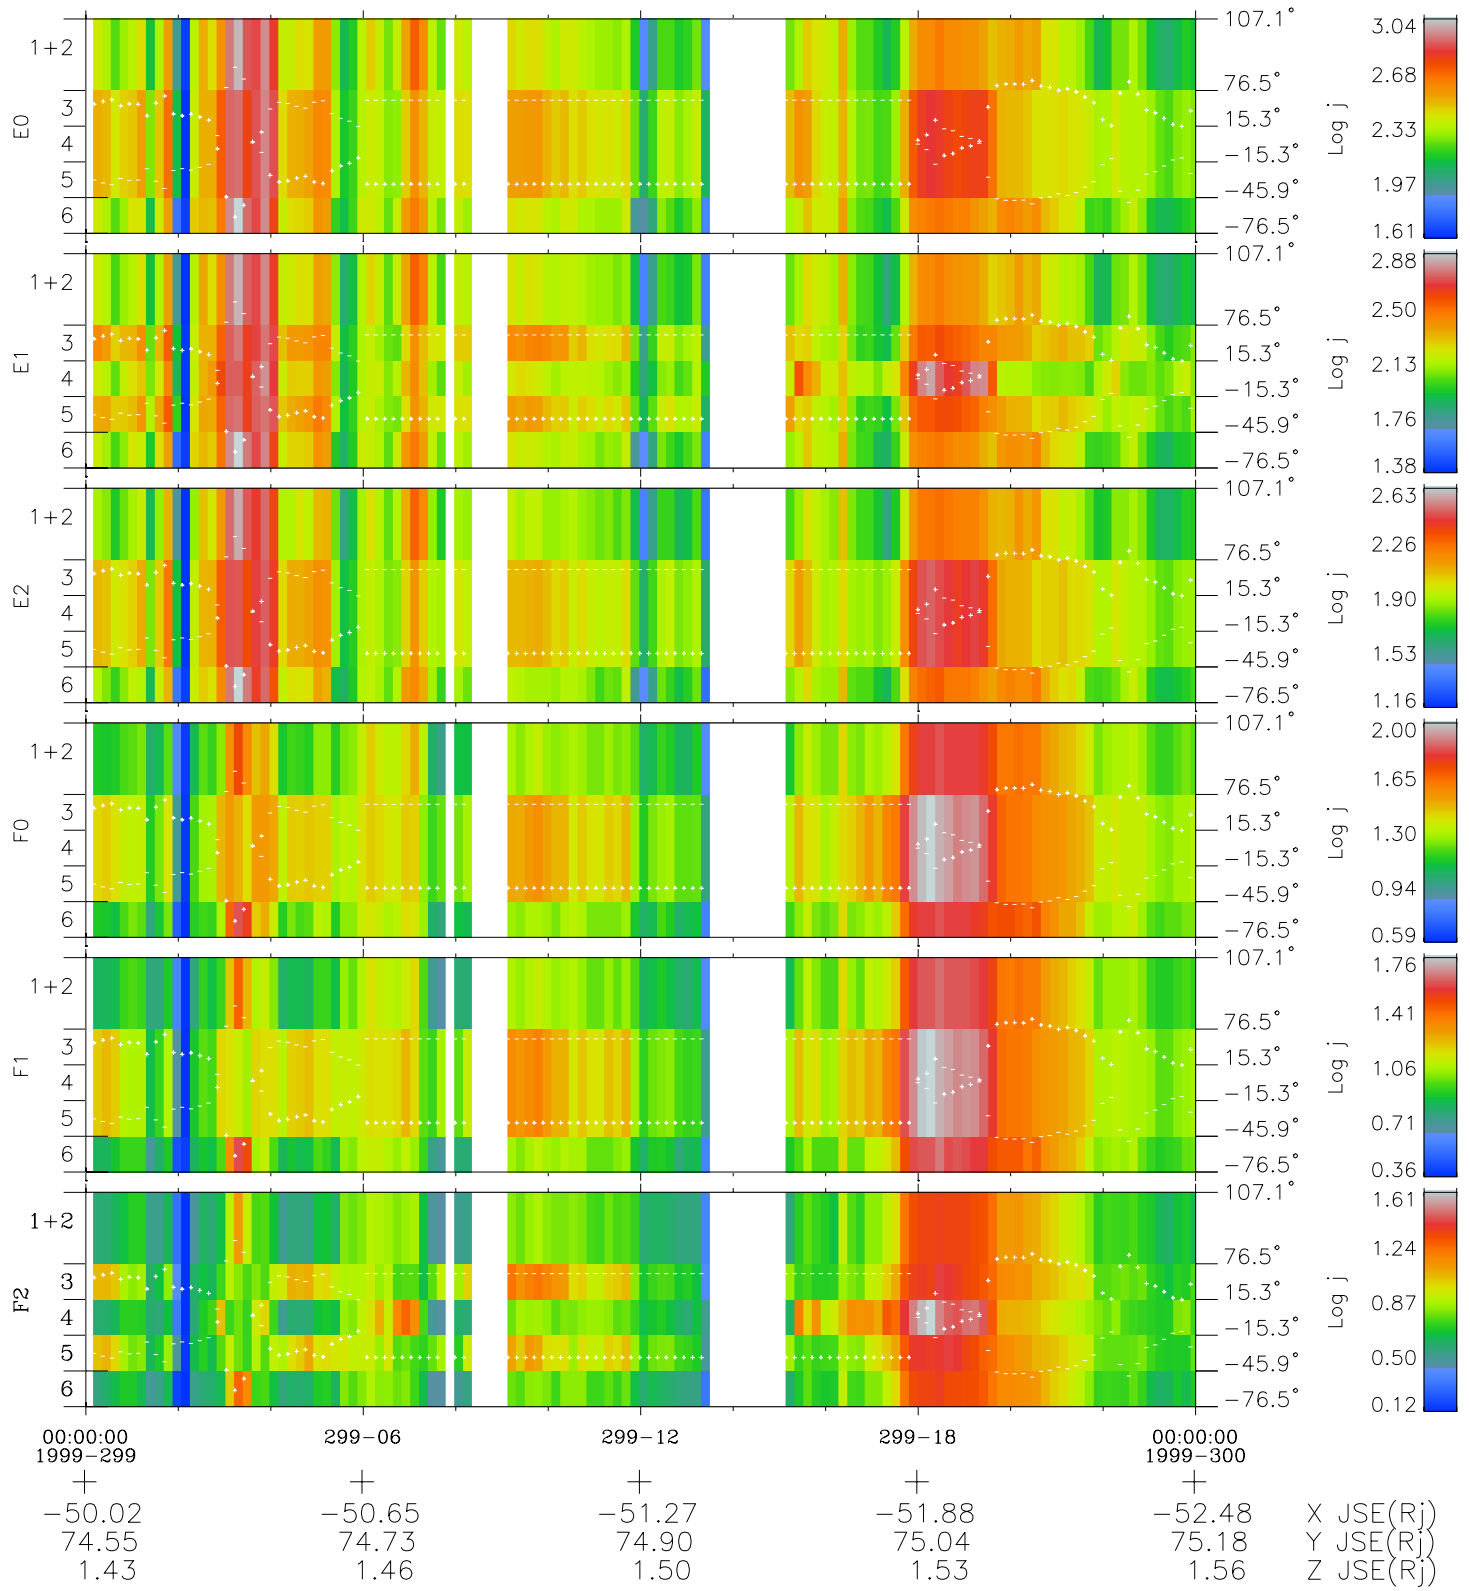

Galileo EPD Real Elevation Anisotropies 99299

Software Version: RTELEV_FLUX V 1.20
Data Production: 06-03-00
Plot Production: Mon Sep 17 02:39:34 2001
Color File: wondr3
Geofactor File: 1.1

- ◇ = Jupiter look direction
- = Corotation look direction