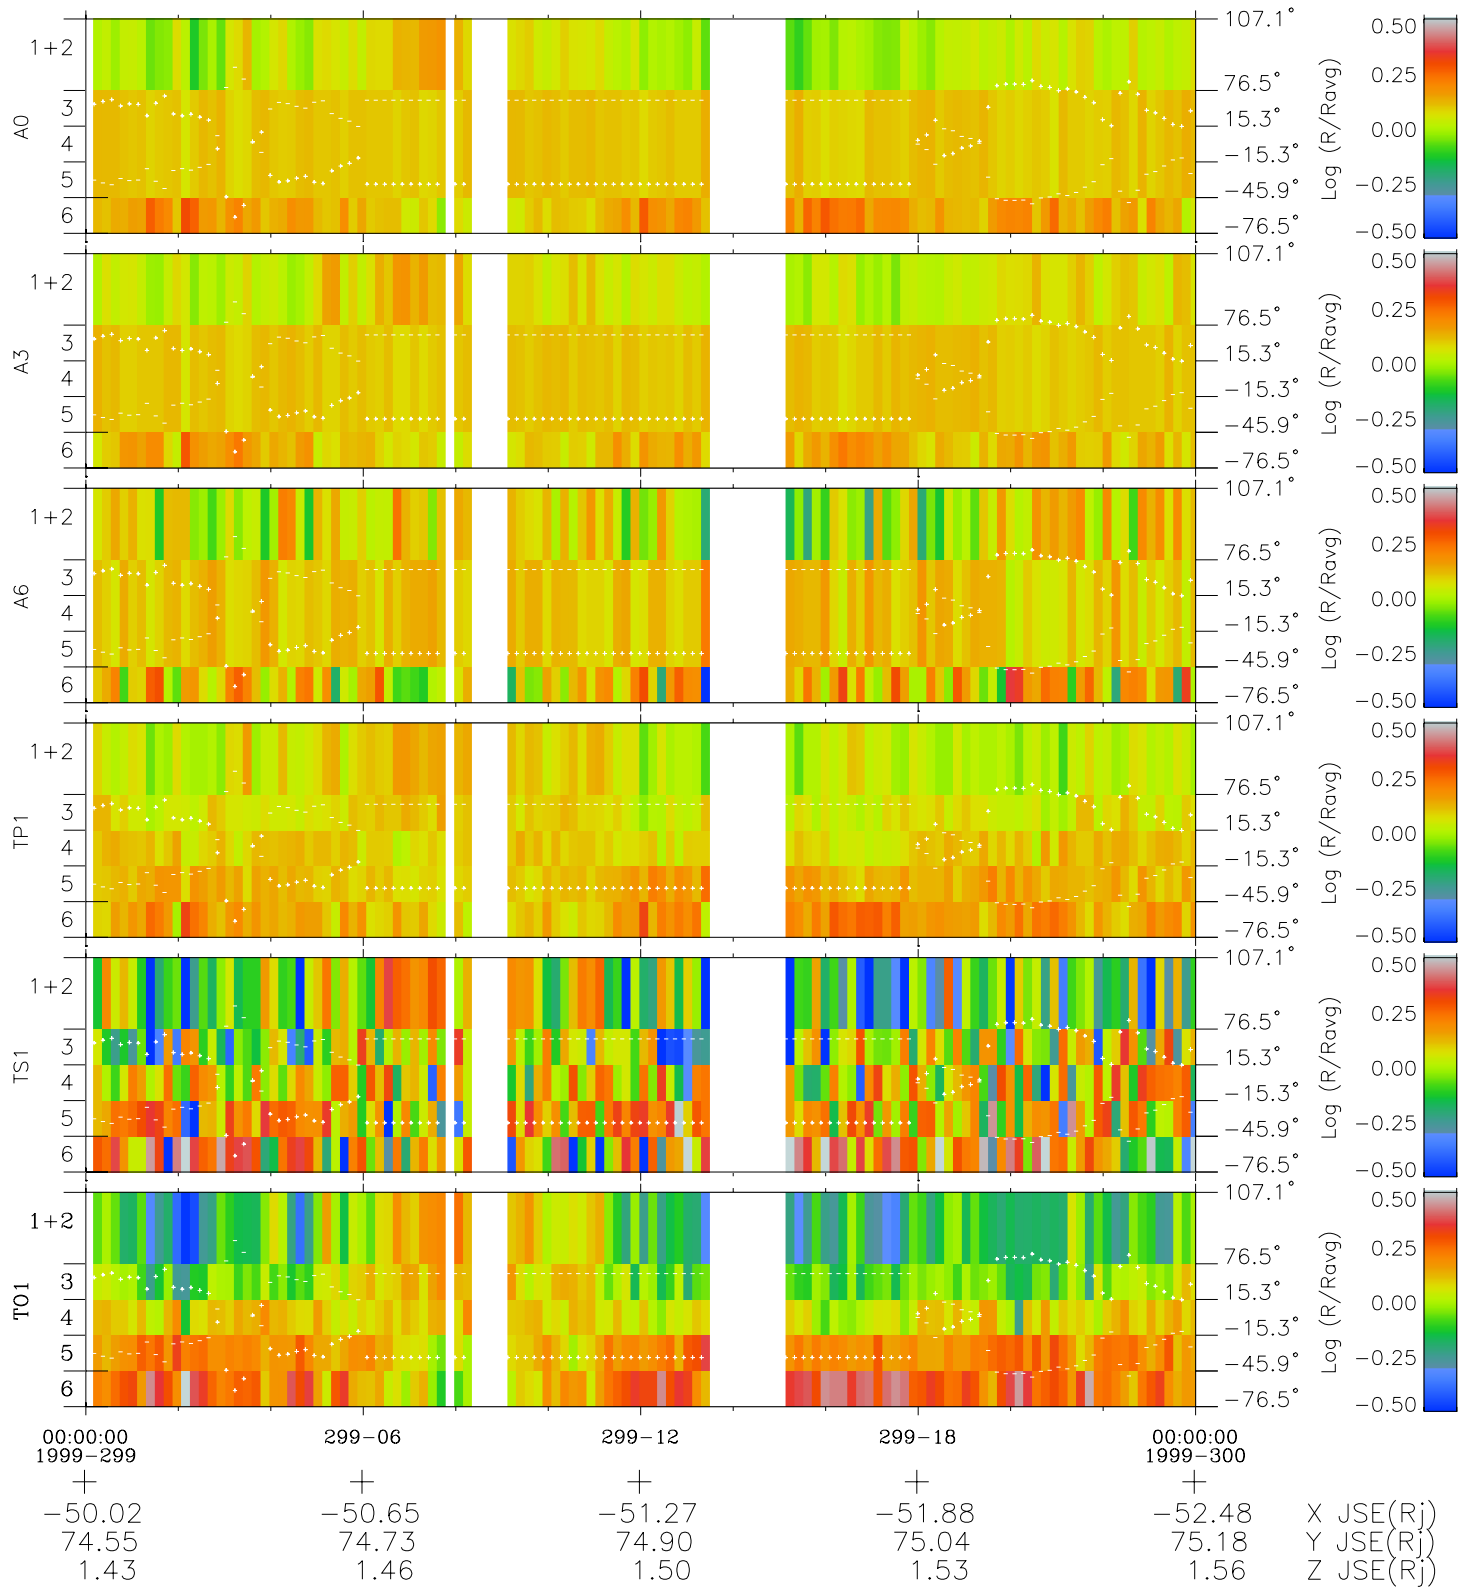

Galileo EPD Real Elevation Anisotropies 99299

Software Version: RTELEV_MEAN V 1.20
Data Production: 06-03-00
Plot Production: Mon Sep 17 02:39:19 2001
Color File: wondr3
Geofactor File: 1.1

- ◇ = Jupiter look direction
- = Corotation look direction