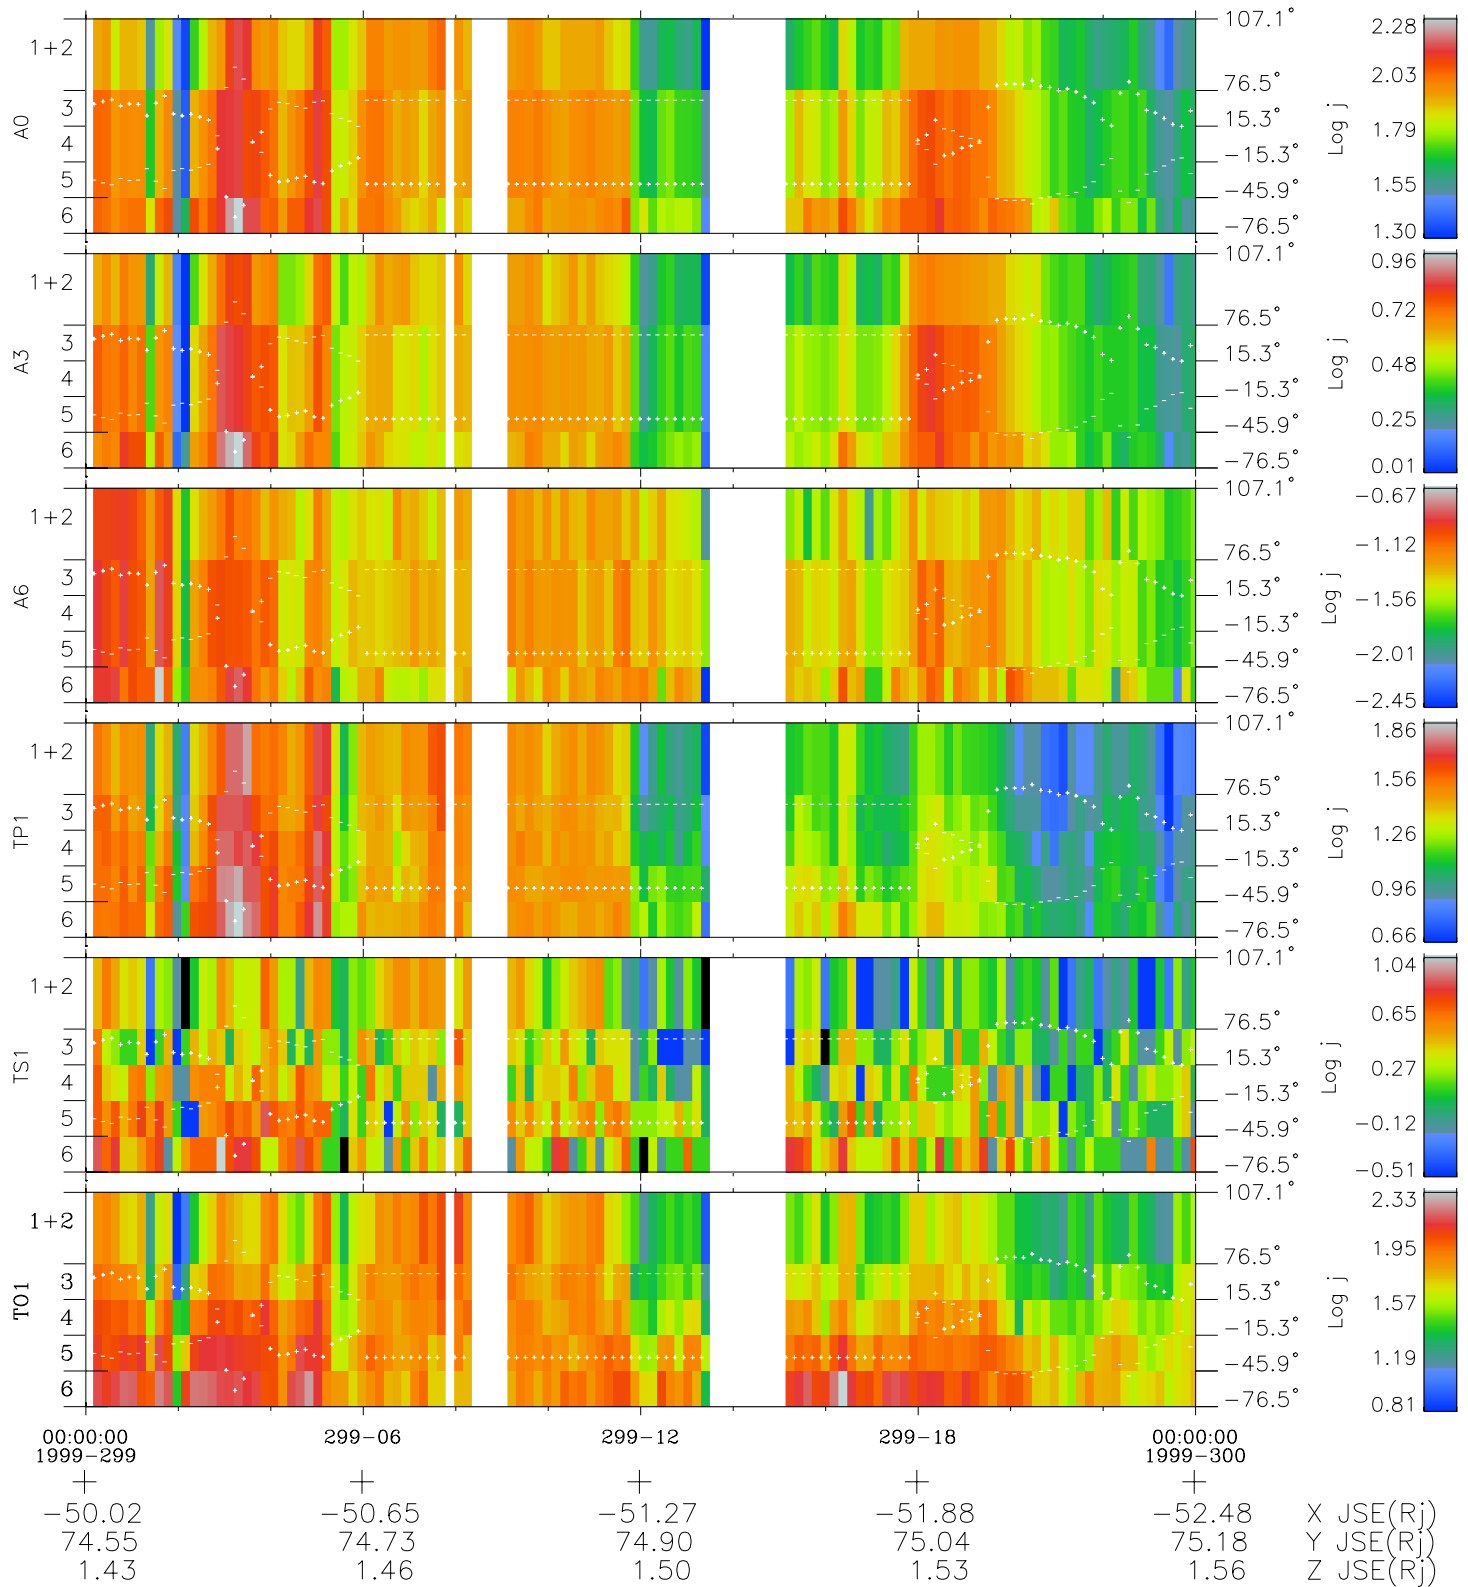

Galileo EPD Real Elevation Anisotropies 99299

Software Version: RTELEV_FLUX V 1.20
Data Production: 06-03-00
Plot Production: Mon Sep 17 02:39:29 2001
Color File: wondr3
Geofactor File: 1.1

◇ = Jupiter look direction
□ = Corotation look direction