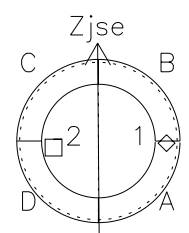

Galileo EPD Real Time Azimuth Anisotropies 99299

Software Version: RTAZIM_MEAN V 1.20
 Data Production: 06-03-00
 Plot Production: Mon Sep 17 02:39:54 2001
 Color File: wondr3
 Geofactor File: 1.1

◇ = Jupiter look direction
 □ = Corotation look direction