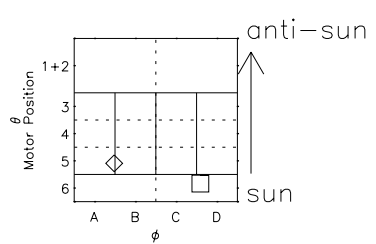

Galileo EPD Real Time Azimuth Anisotropies 99299

Software Version: RTAZIM_MEAN V 1.20
 Data Production: 06-03-00
 Plot Production: Mon Sep 17 02:39:54 2001
 Color File: wondr3
 Geofactor File: 1.1

◇ = Jupiter look direction
 □ = Corotation look direction