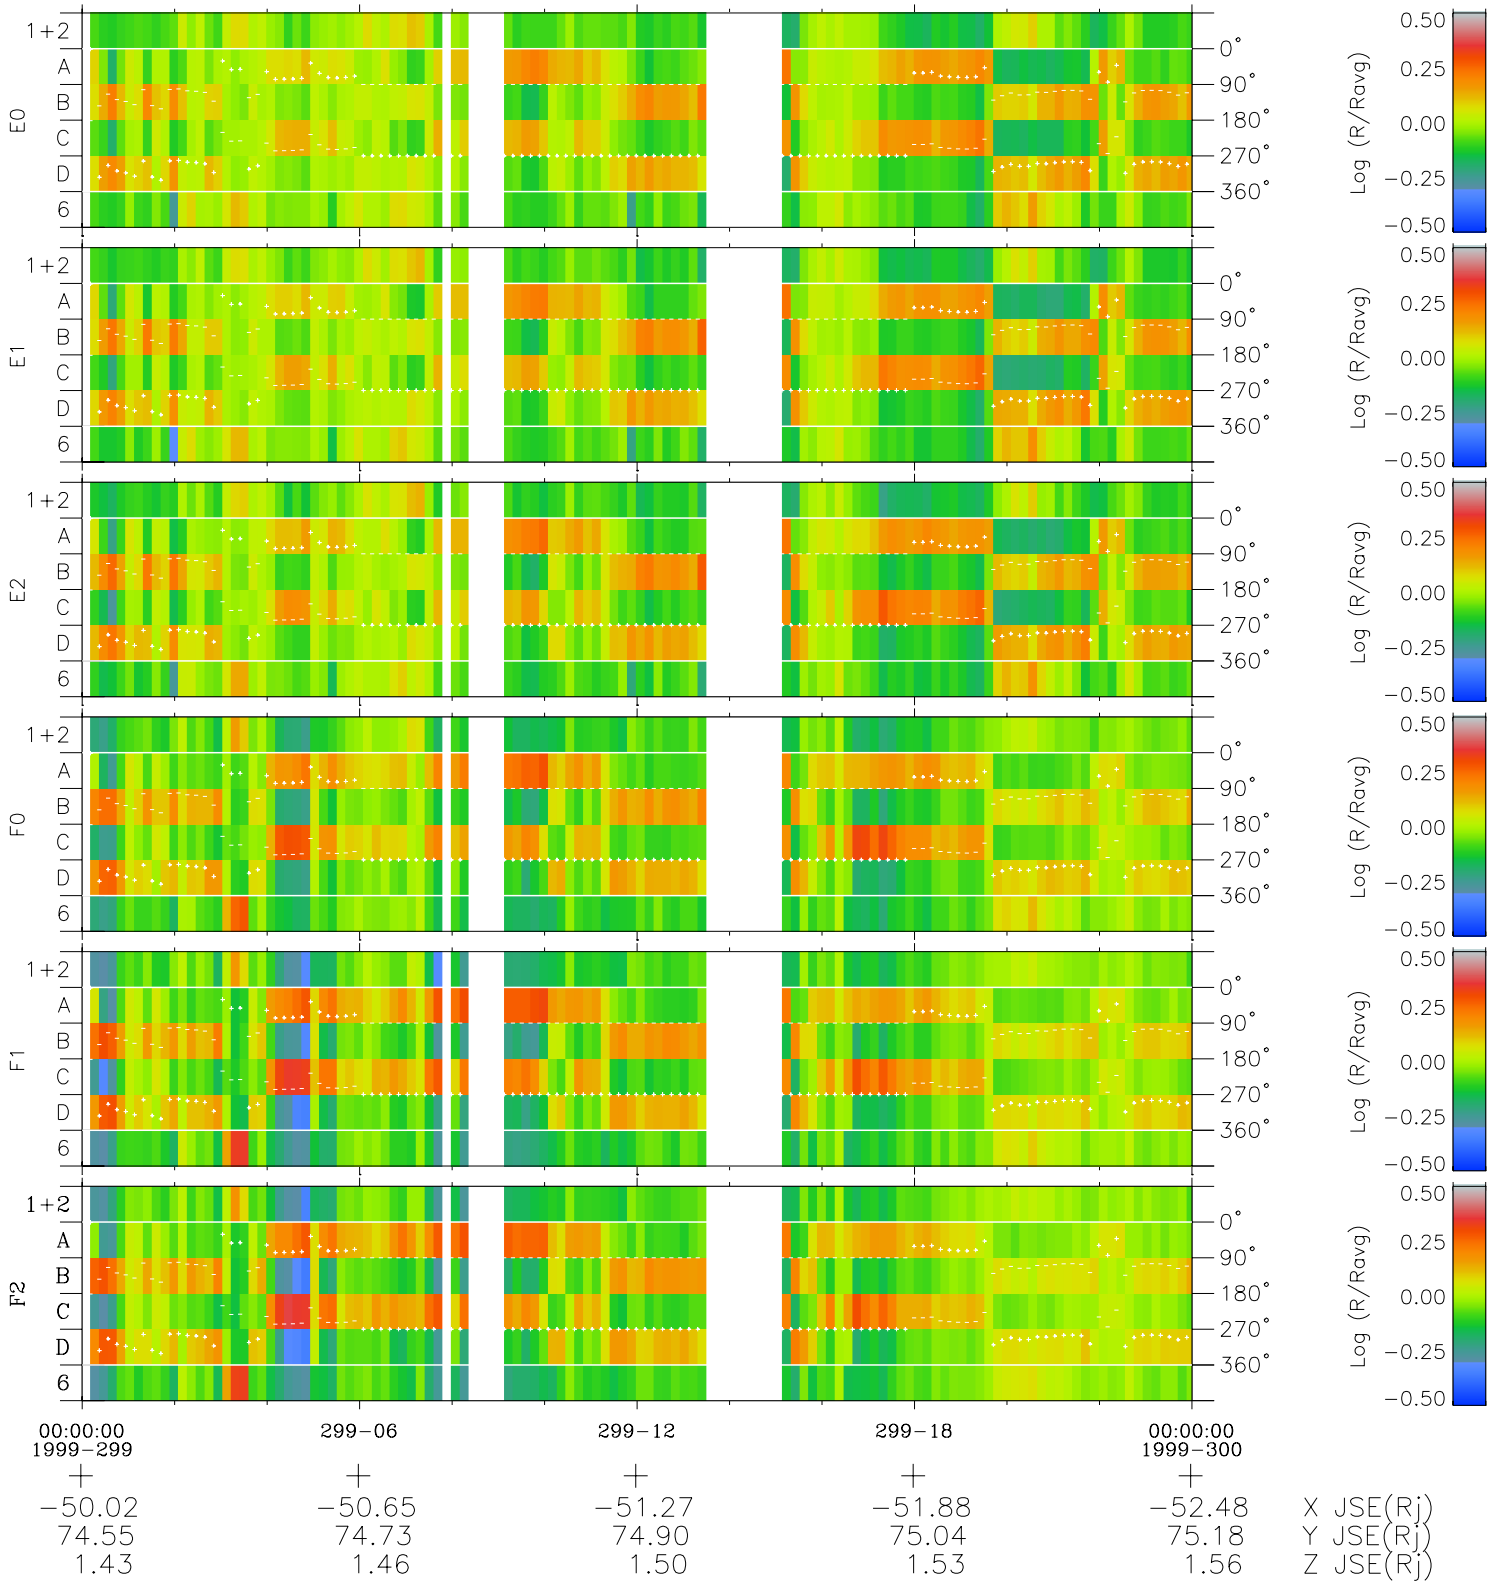

Galileo EPD Real Time Azimuth Anisotropies 99299

Software Version: RTAZIM_MEAN V 1.20
 Data Production: 06-03-00
 Plot Production: Mon Sep 17 02:39:54 2001
 Color File: wondr3
 Geofactor File: 1.1

◇ = Jupiter look direction
 □ = Corotation look direction