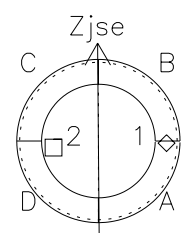

Galileo EPD Real Time Azimuth Anisotropies 99299

Software Version: RTAZIM_NORM V 1.20
Data Production: 06-03-00
Plot Production: Mon Sep 17 02:40:09 2001
Color File: wondr3
Geofactor File: 1.1

- ◇ = Jupiter look direction
- = Corotation look direction