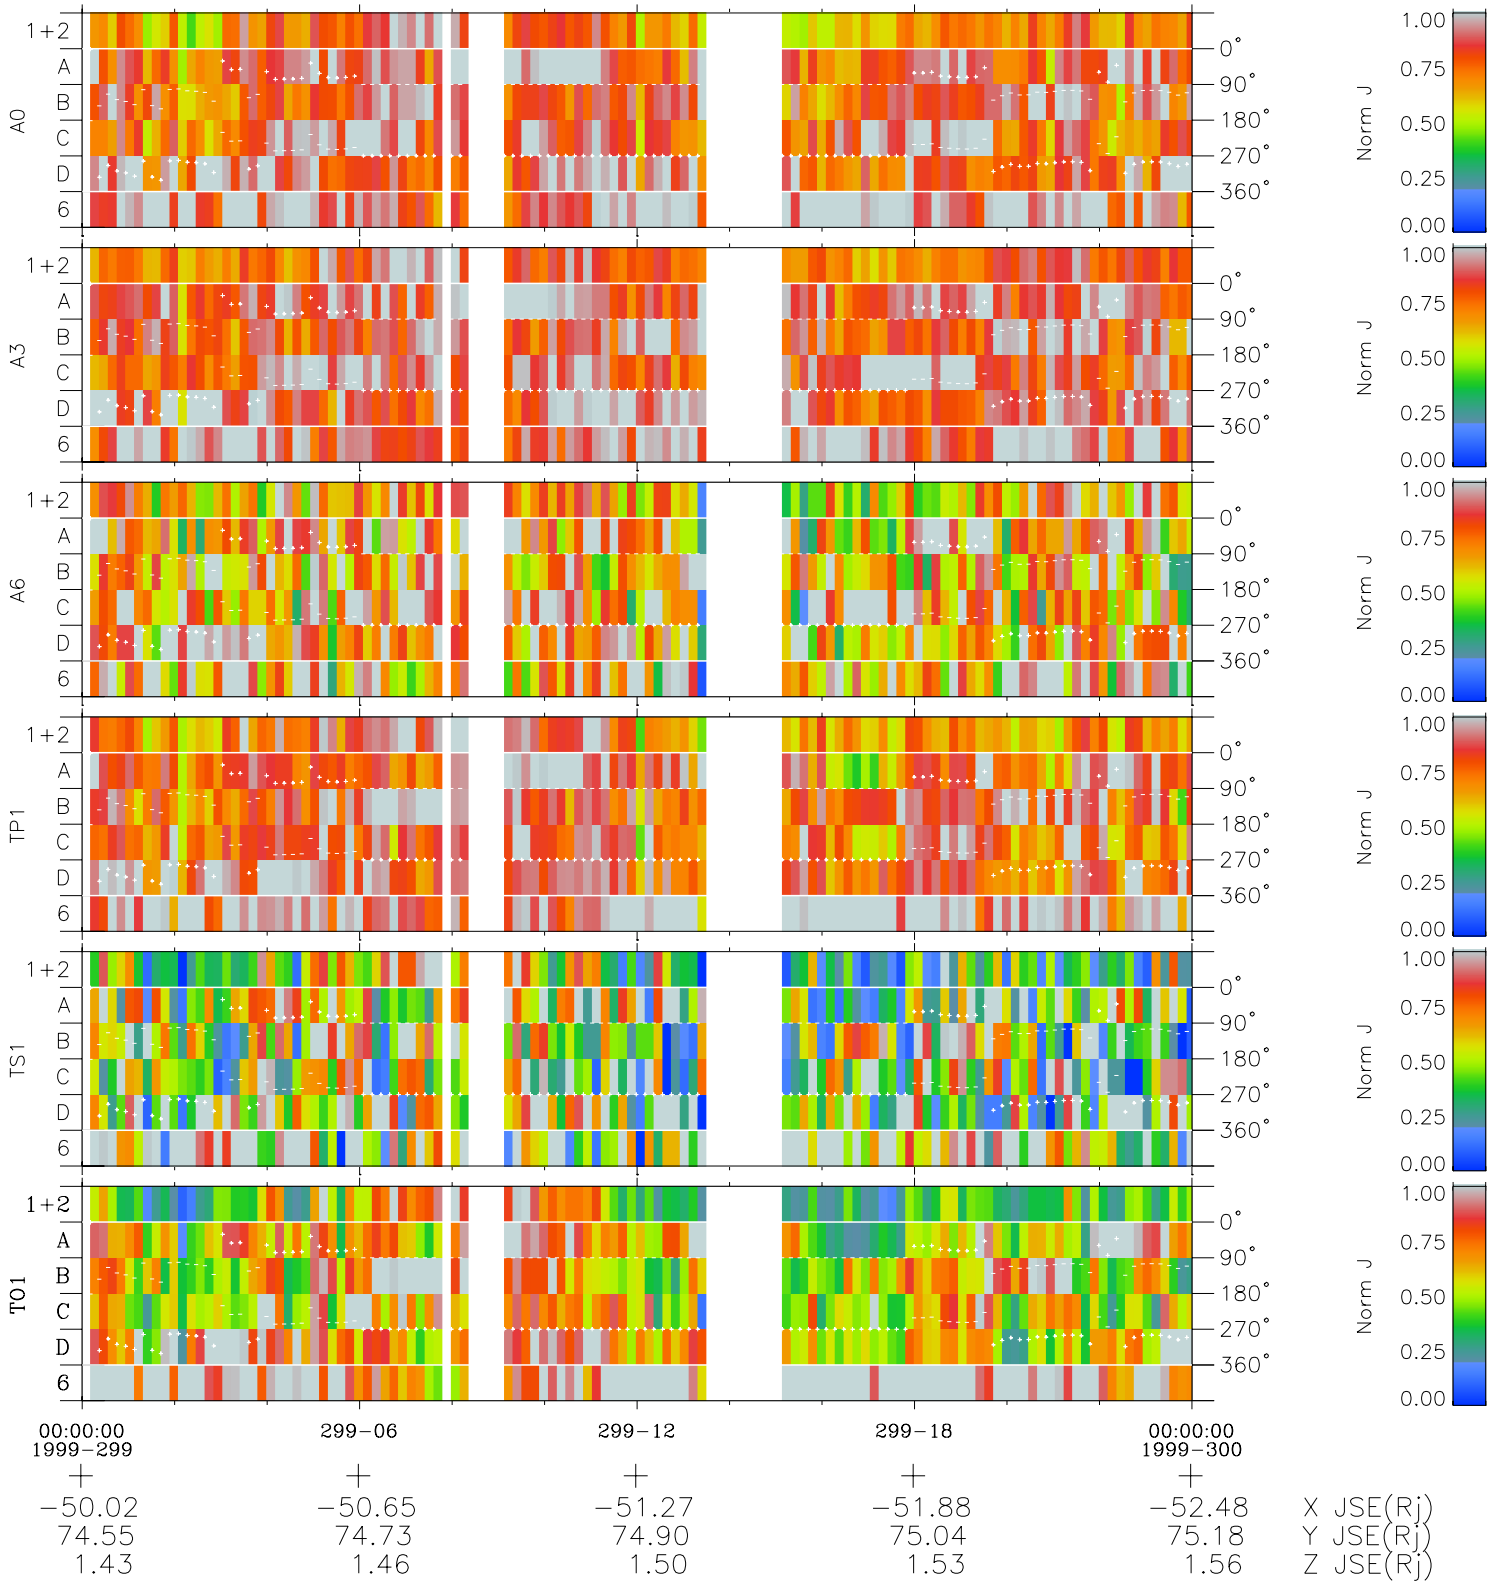

Galileo EPD Real Time Azimuth Anisotropies 99299

Software Version: RTAZIM_NORM V 1.20
Data Production: 06-03-00
Plot Production: Mon Sep 17 02:40:09 2001
Color File: wondr3
Geofactor File: 1.1

- ◇ = Jupiter look direction
- = Corotation look direction