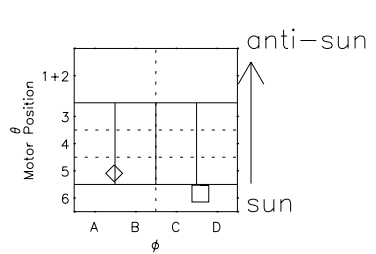

Galileo EPD Real Time Azimuth Anisotropies 99299

Software Version: RTAZIM_NORM V 1.20
Data Production: 06-03-00
Plot Production: Mon Sep 17 02:40:09 2001
Color File: wondr3
Geofactor File: 1.1

- ◇ = Jupiter look direction
- = Corotation look direction