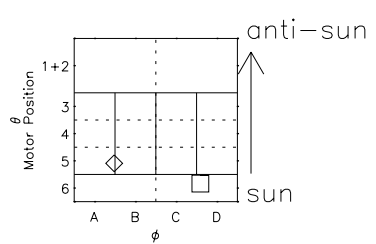

Galileo EPD Real Time Azimuth Anisotropies 99299

Software Version: RTAZIM_MEAN V 1.20
Data Production: 06-03-00
Plot Production: Mon Sep 17 02:39:50 2001
Color File: wondr3
Geofactor File: 1.1

- ◇ = Jupiter look direction
- = Corotation look direction