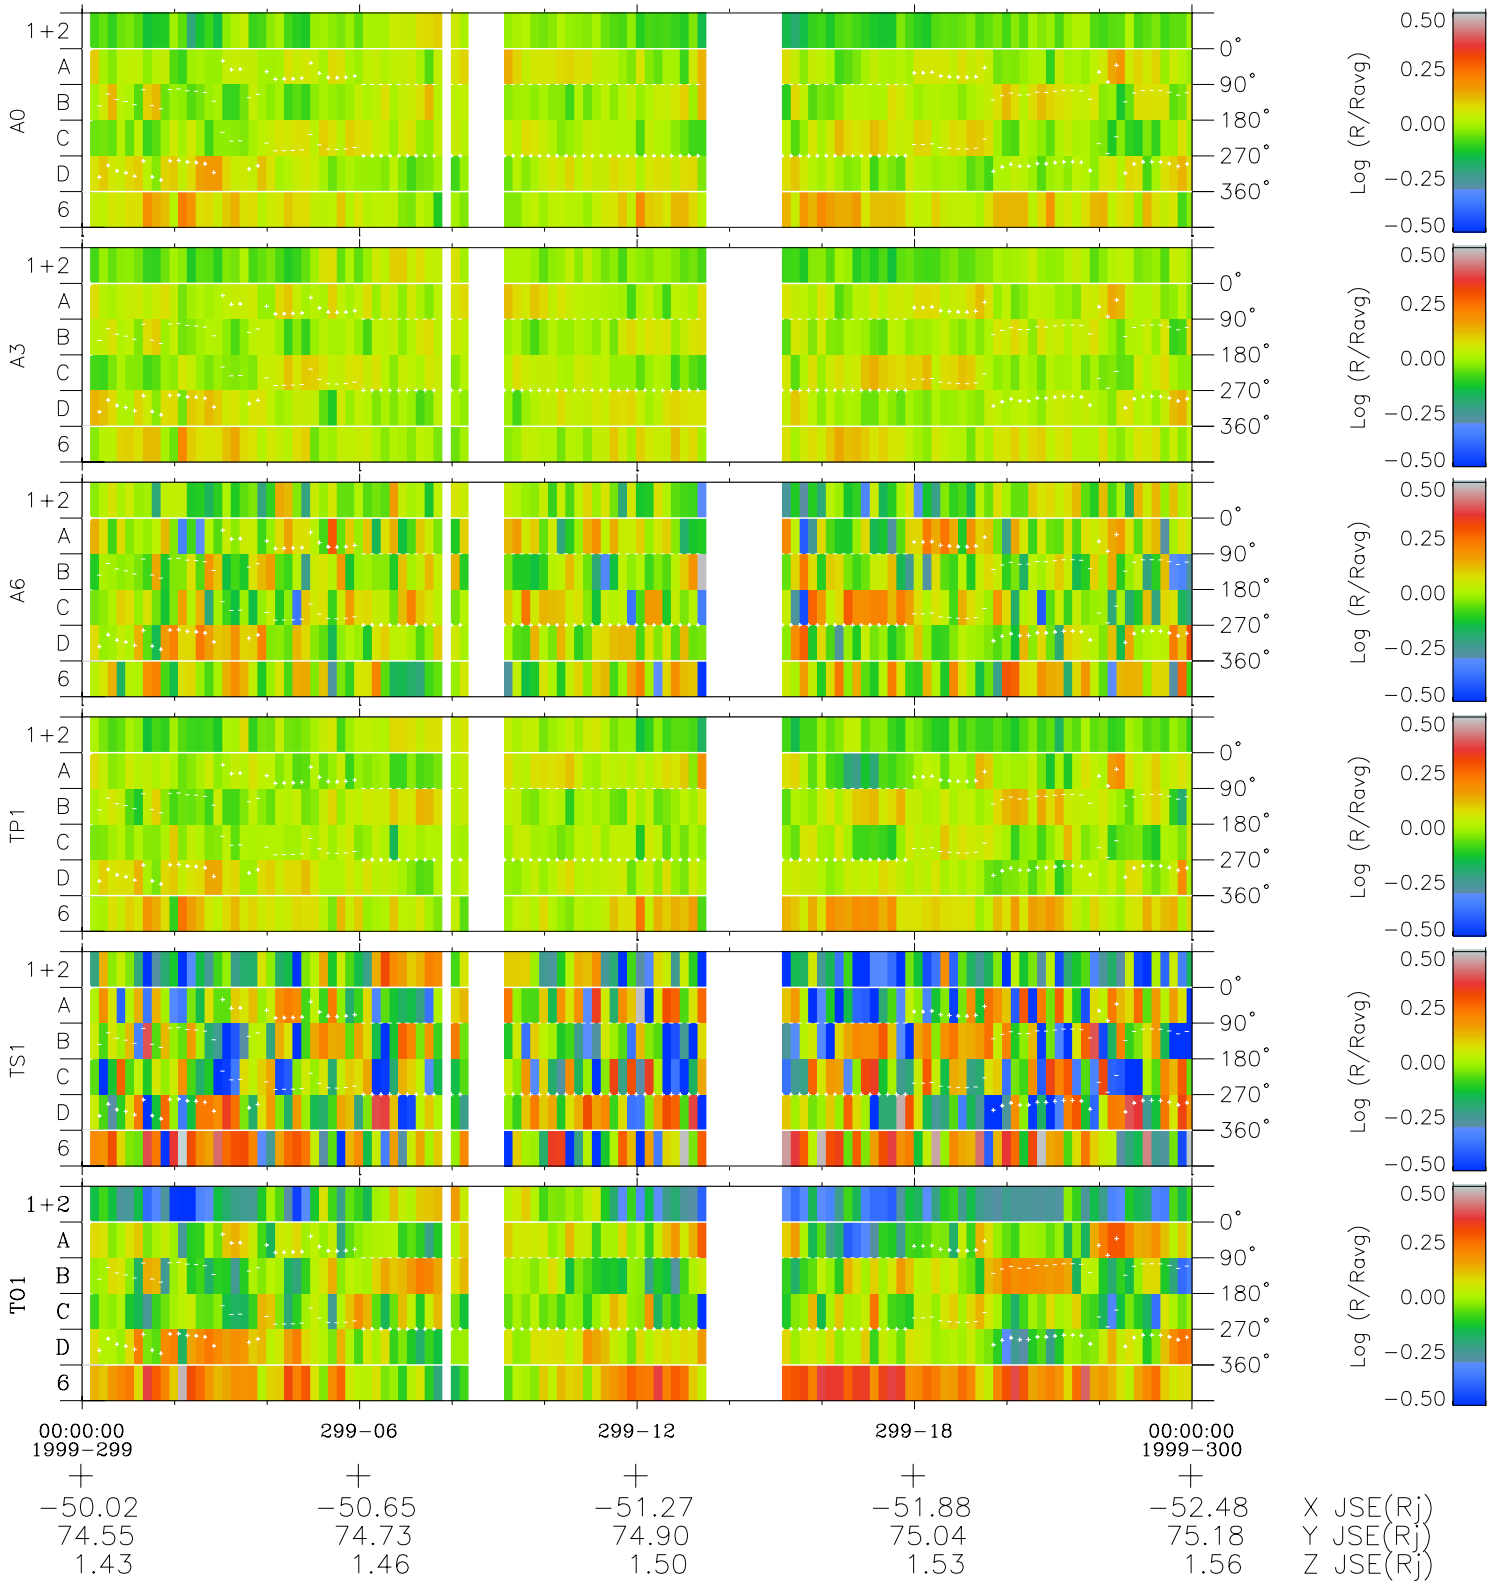

Galileo EPD Real Time Azimuth Anisotropies 99299

Software Version: RTAZIM_MEAN V 1.20
Data Production: 06-03-00
Plot Production: Mon Sep 17 02:39:50 2001
Color File: wondr3
Geofactor File: 1.1

- ◇ = Jupiter look direction
- = Corotation look direction