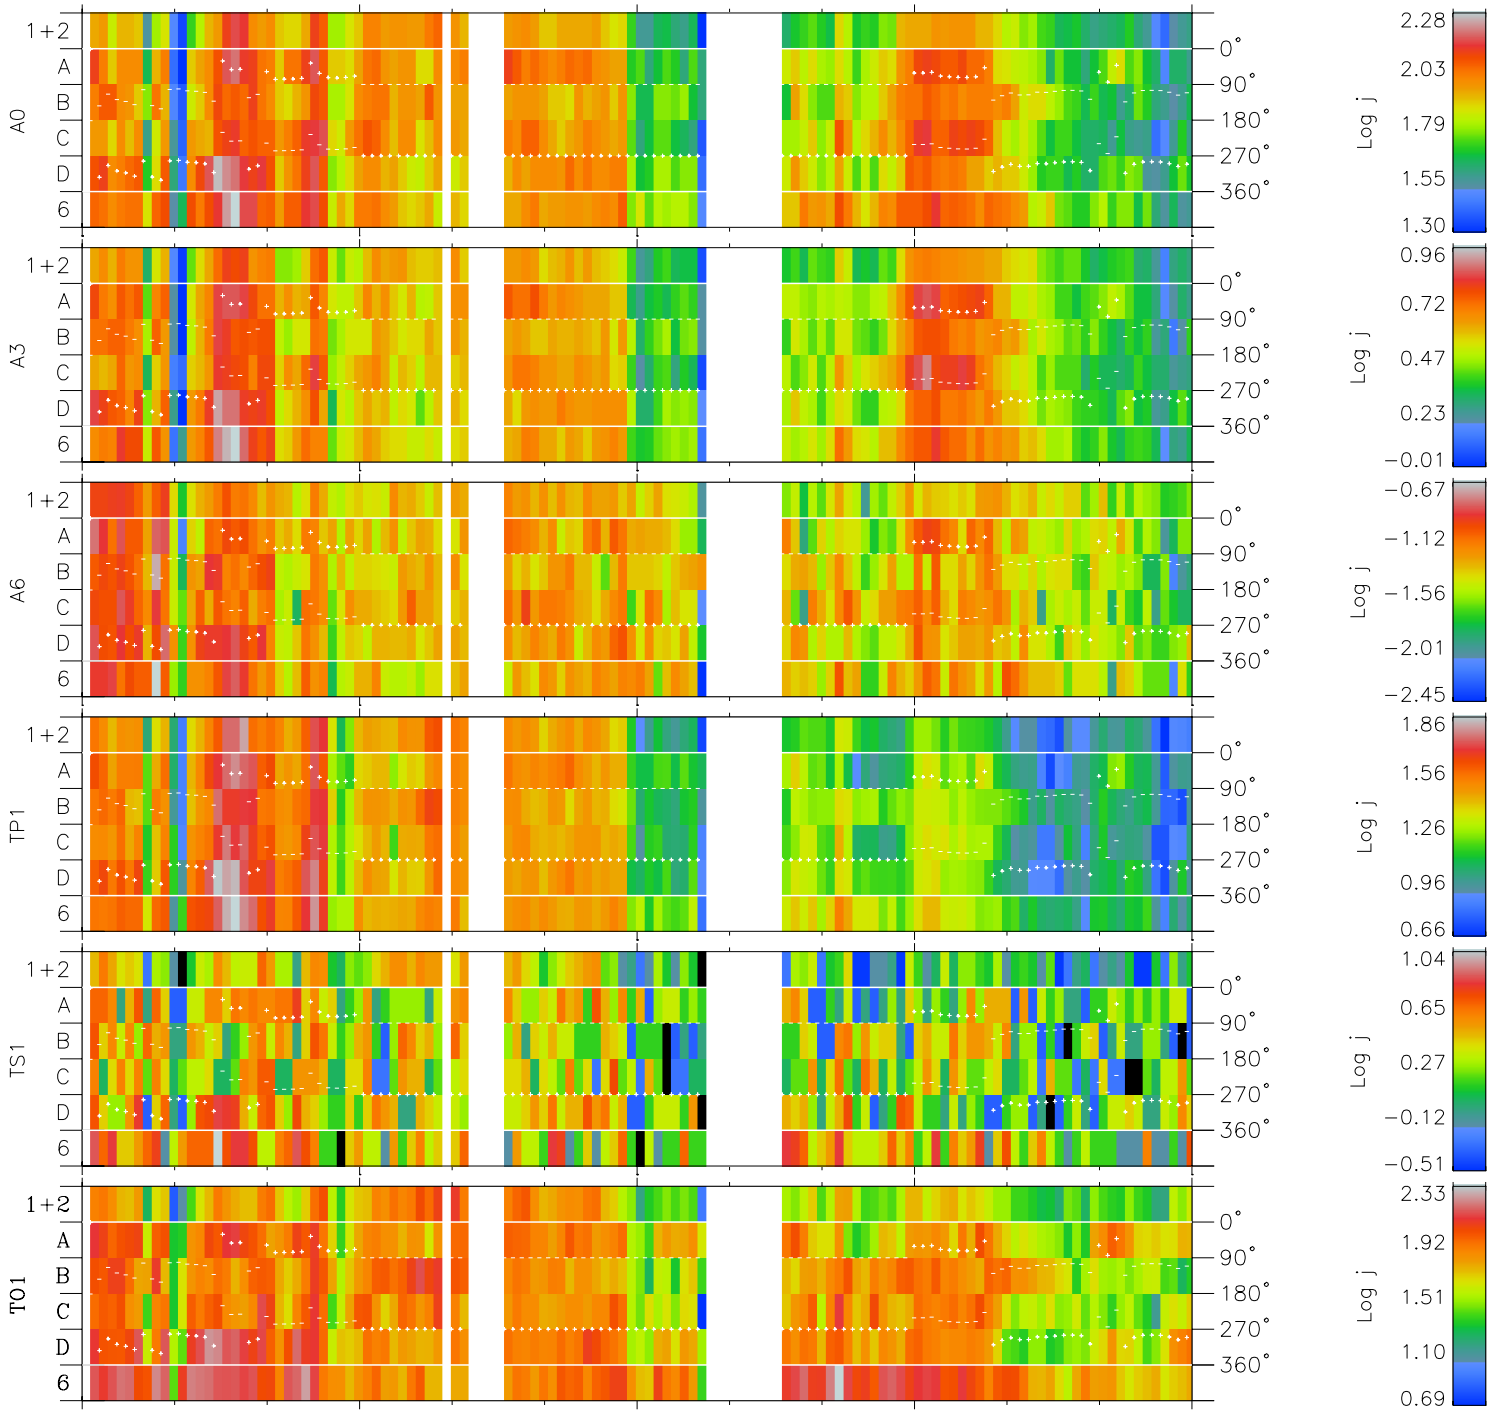

Galileo EPD Real Time Azimuth Anisotropies 99299

Software Version: RTAZIM_FLUX V 1.20
Data Production: 06-03-00
Plot Production: Mon Sep 17 02:40:00 2001
Color File: wondr3
Geofactor File: 1.1

| 00:00:00 1999-299 | 299-06 | 299-12 | 299-18 | 00:00:00 1999-300 | |
|----------------------|--------|--------|--------|----------------------|------------------------|
| + | + | + | + | + | |
| -50.02 | -50.65 | -51.27 | -51.88 | -52.48 | X JSE(R _j) |
| 74.55 | 74.73 | 74.90 | 75.04 | 75.18 | Y JSE(R _j) |
| 1.43 | 1.46 | 1.50 | 1.53 | 1.56 | Z JSE(R _j) |

- ◇ = Jupiter look direction
- = Corotation look direction